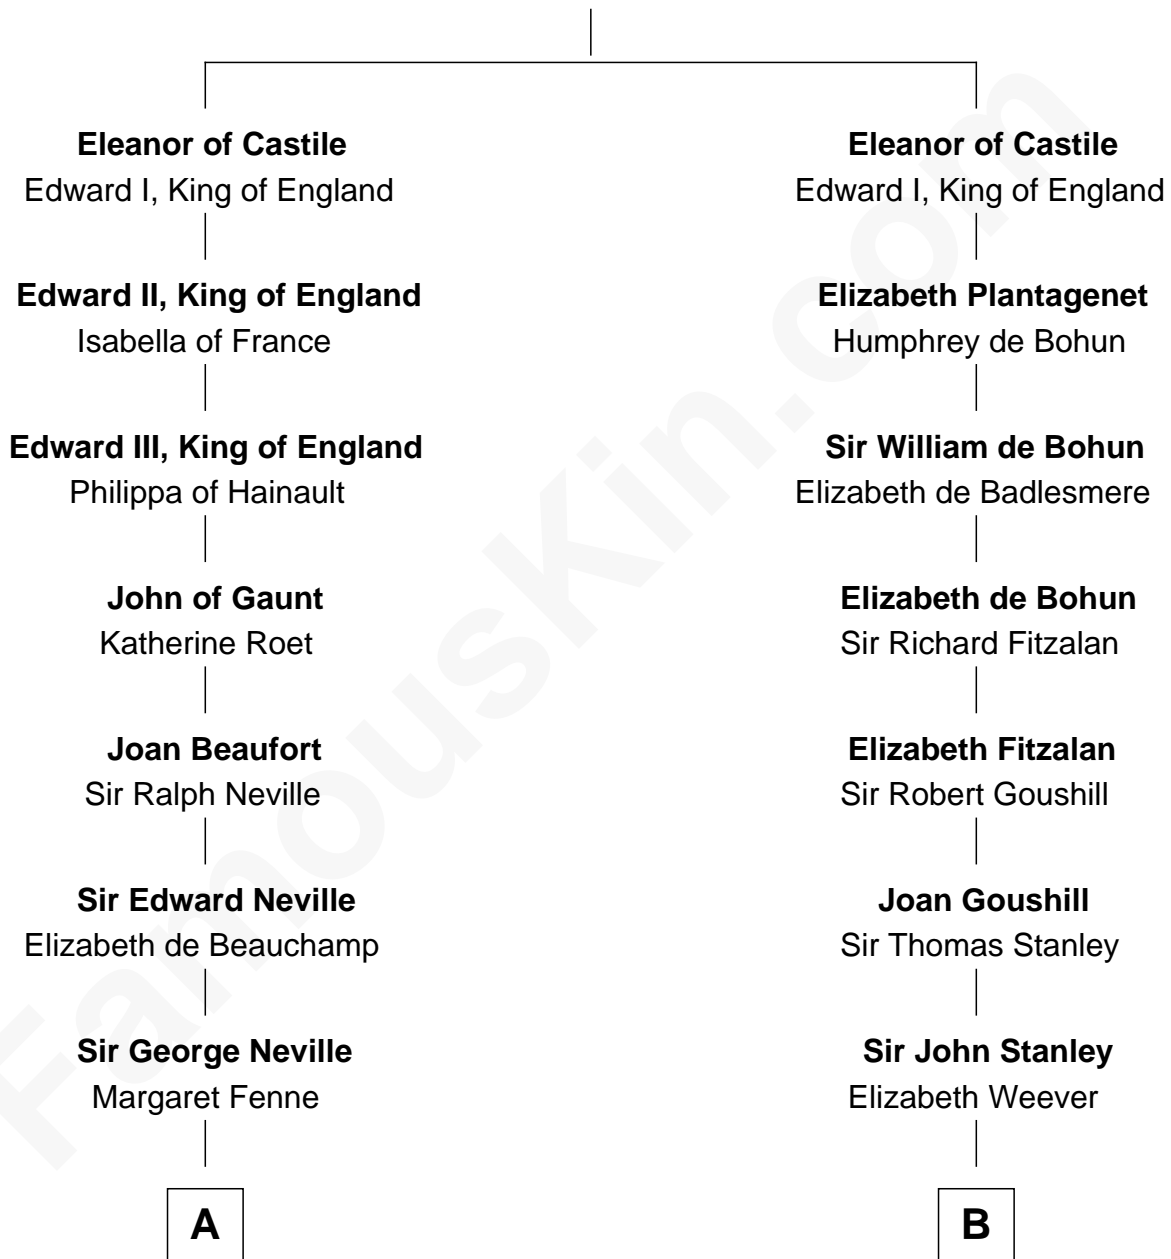

FamousKin.com Relationship Chart of

Princess Diana

Princess of Wales

17th cousin 4 times removed of

Edward Lloyd V

13th Governor of Maryland

Ferdinand III, King of Castile

Joanna of Ponthieu

C

—
Frederick Spencer

Adelaide Horatia Elizabeth Seymour

—
Charles Robert Spencer

Margaret Baring

—
Albert Edward John Spencer

Cynthia Elinor Beatrix Hamilton

—
Edward John Spencer

Frances Ruth Burke Roche

—
Princess Diana

Princess of Wales