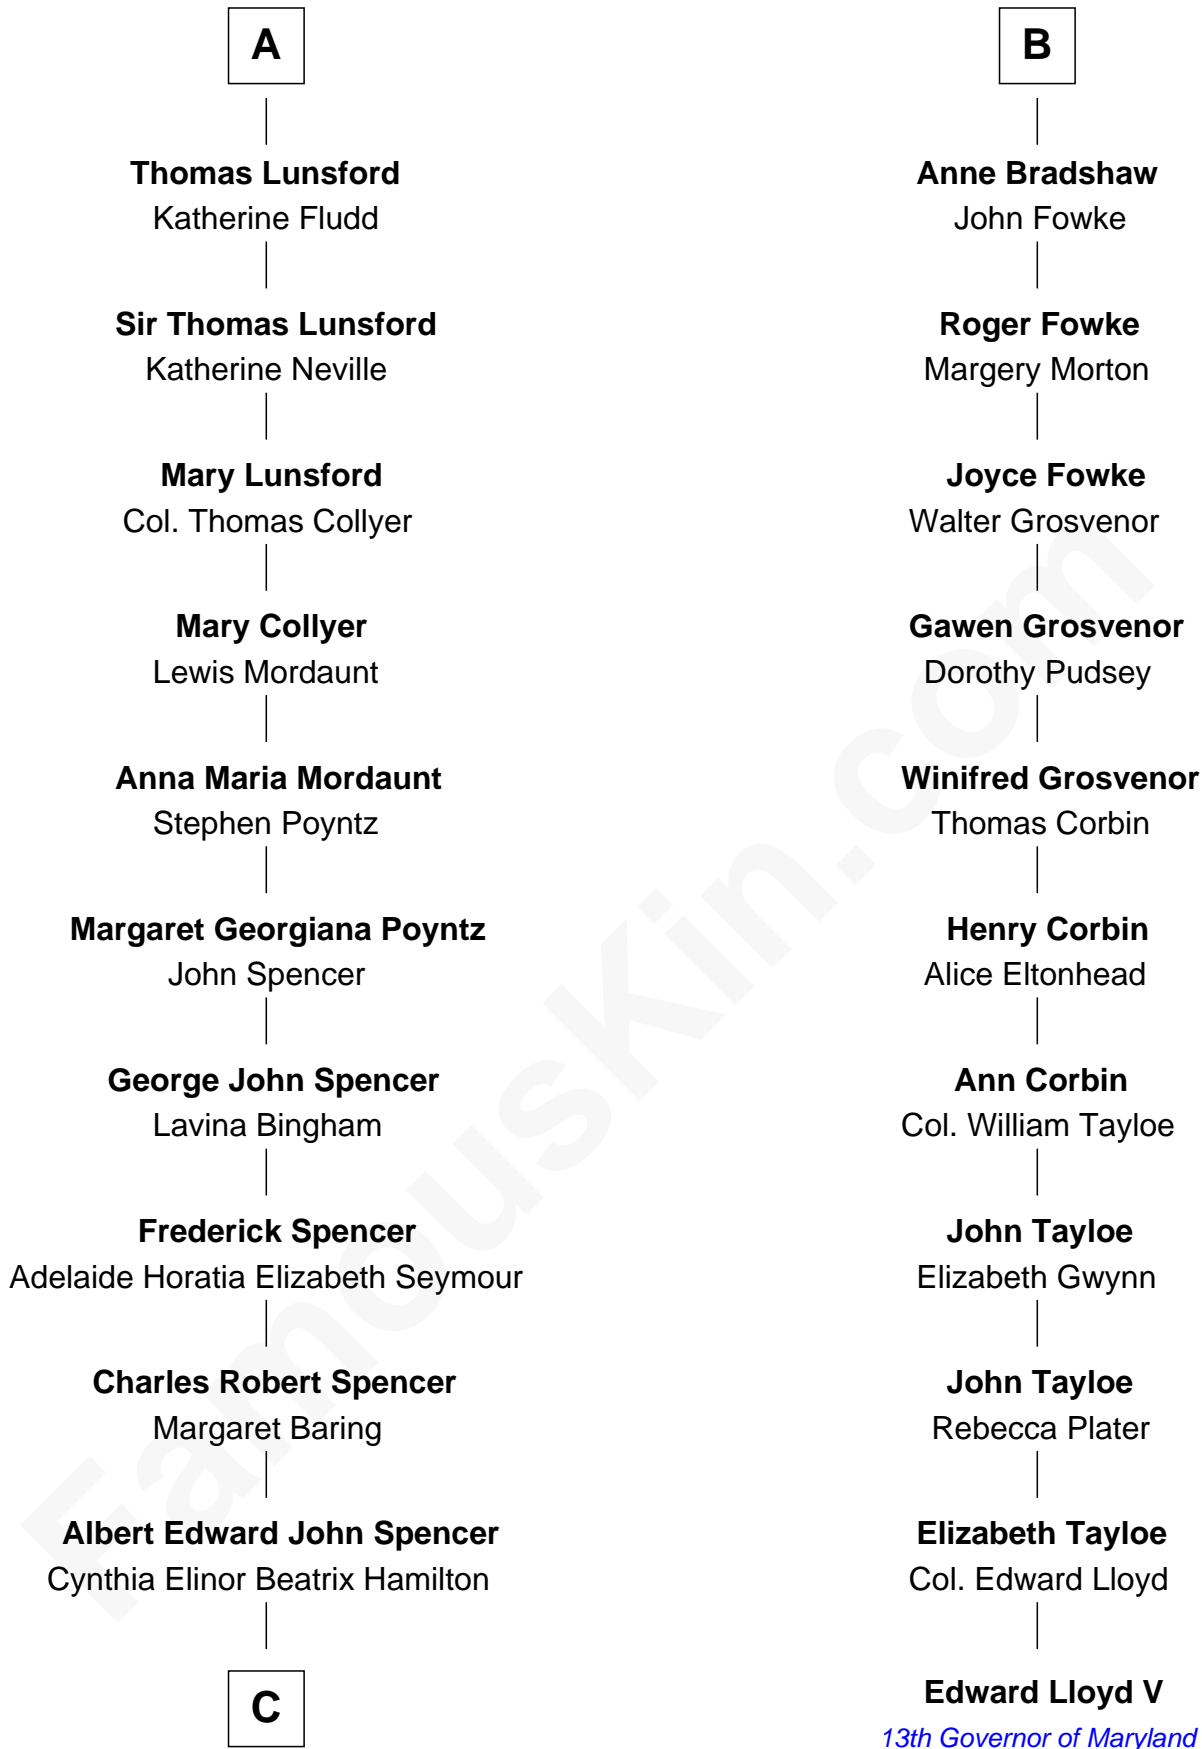

FamousKin.com Relationship Chart of

Princess Diana

Princess of Wales

17th cousin 1 time removed of

Edward Lloyd V

13th Governor of Maryland

John de Welles

Maud de Roos

C

Edward John Spencer
Frances Ruth Burke Roche

Princess Diana
Princess of Wales

FamousKin.com