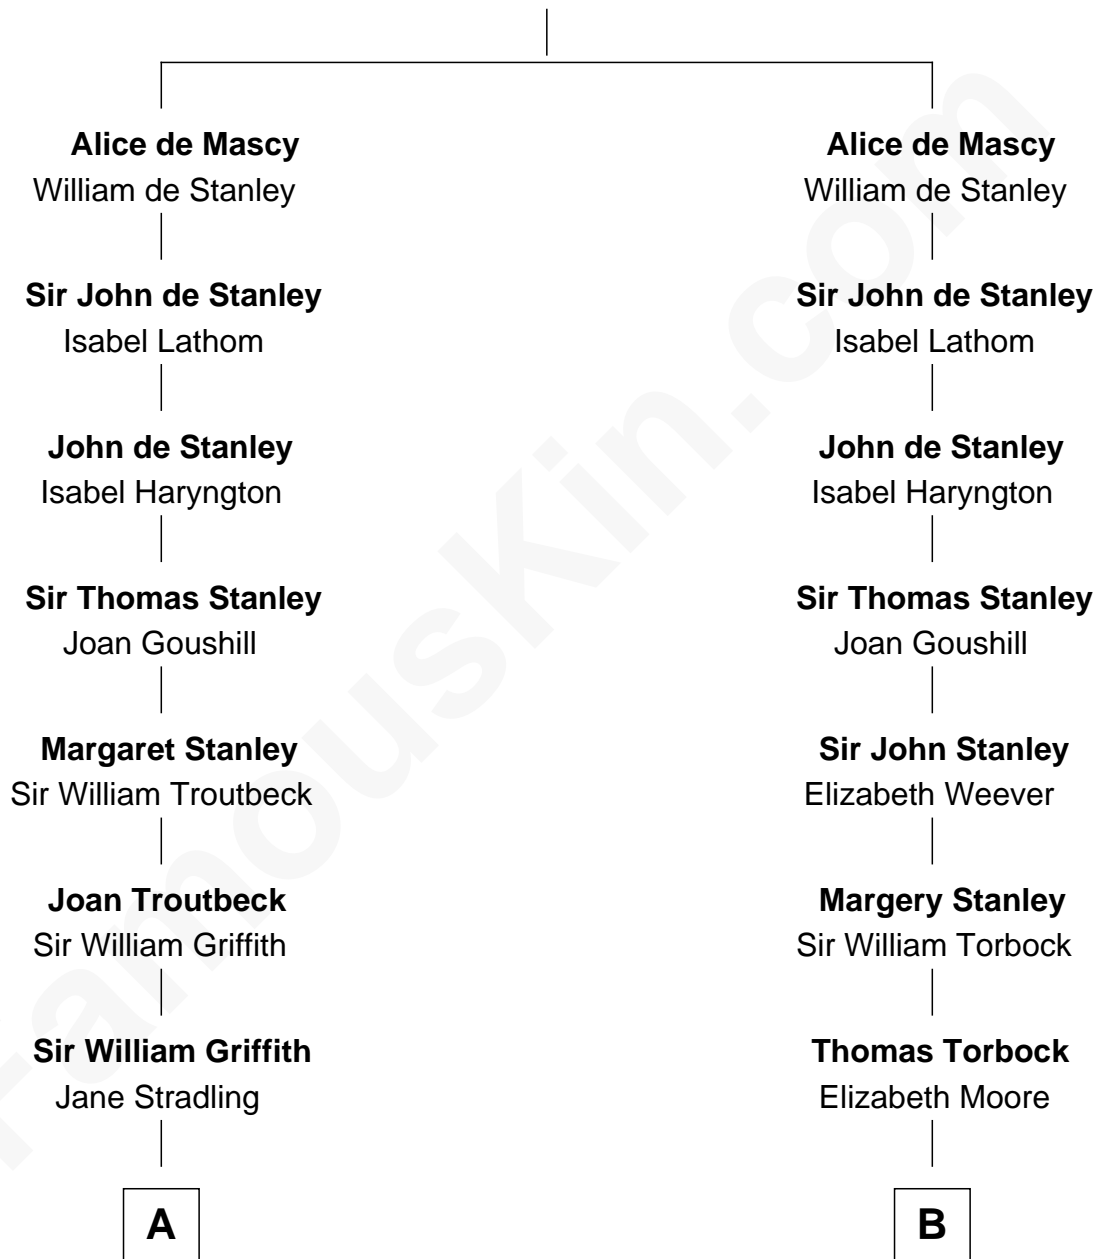

FamousKin.com Relationship Chart of

Princess Diana

Princess of Wales

15th cousin 6 times removed of

Edward Lloyd V

13th Governor of Maryland

Hugh de Mascy

C

Cecilia Catherine Gordon-Lennox

Charles George Bingham

Rosalind Cecilia Caroline Bingham

James Albert Edward Hamilton

Cynthia Elinor Beatrix Hamilton

Albert Edward John Spencer

Edward John Spencer

Frances Ruth Burke Roche