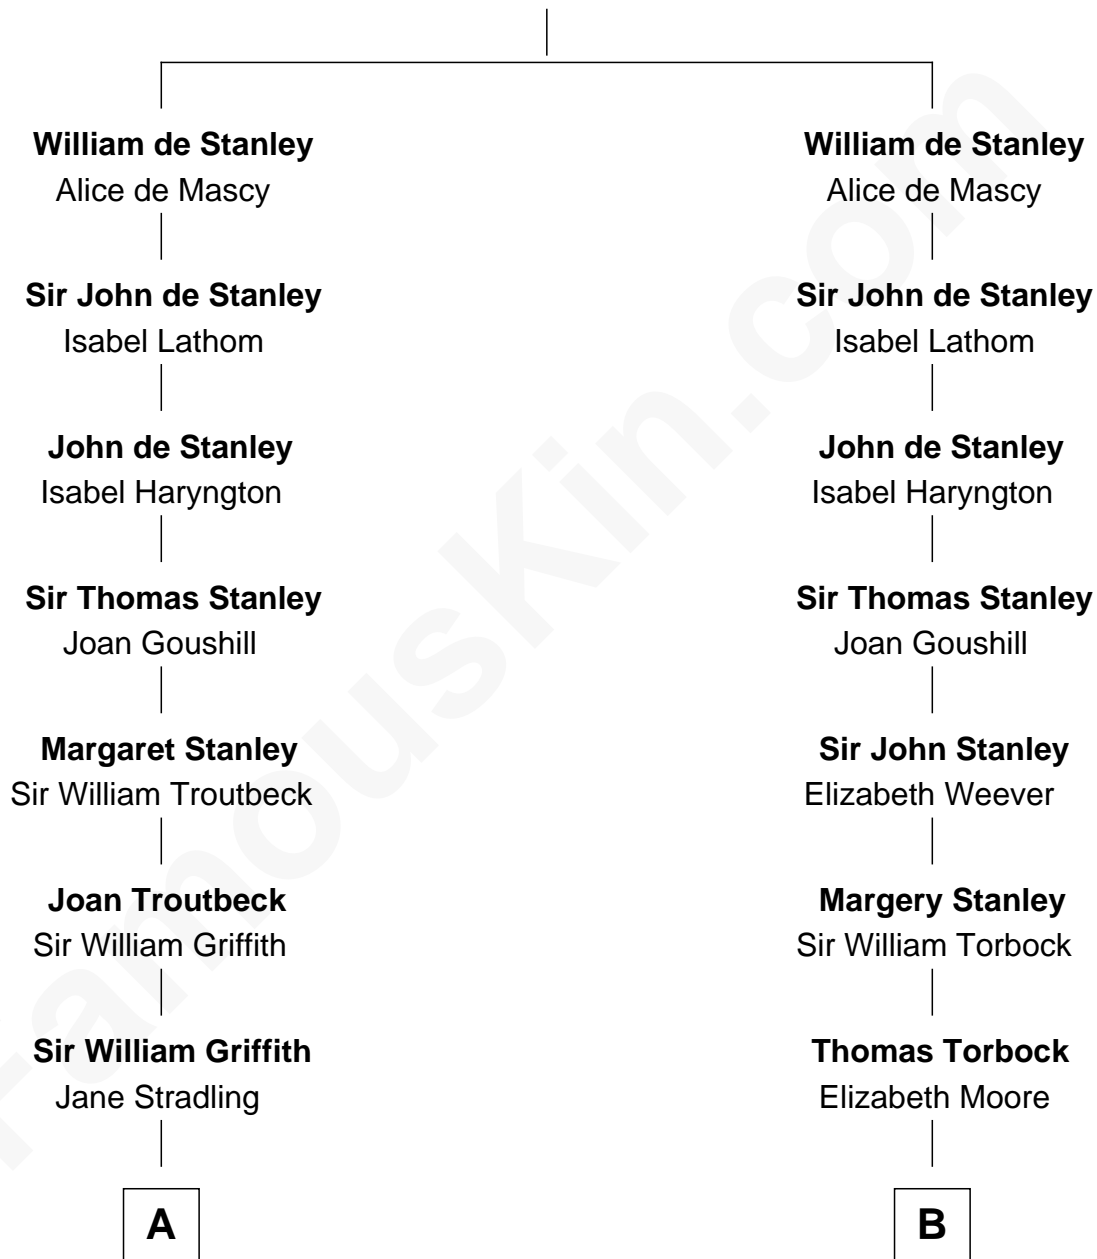

FamousKin.com Relationship Chart of

Princess Diana

Princess of Wales

15th cousin 6 times removed of

Edward Lloyd V

13th Governor of Maryland

John de Stanley

Mabel Hawkset

C

Cecilia Catherine Gordon-Lennox

Charles George Bingham

Rosalind Cecilia Caroline Bingham

James Albert Edward Hamilton

Cynthia Elinor Beatrix Hamilton

Albert Edward John Spencer

Edward John Spencer

Frances Ruth Burke Roche

Princess Diana

Princess of Wales

FamousKin.com