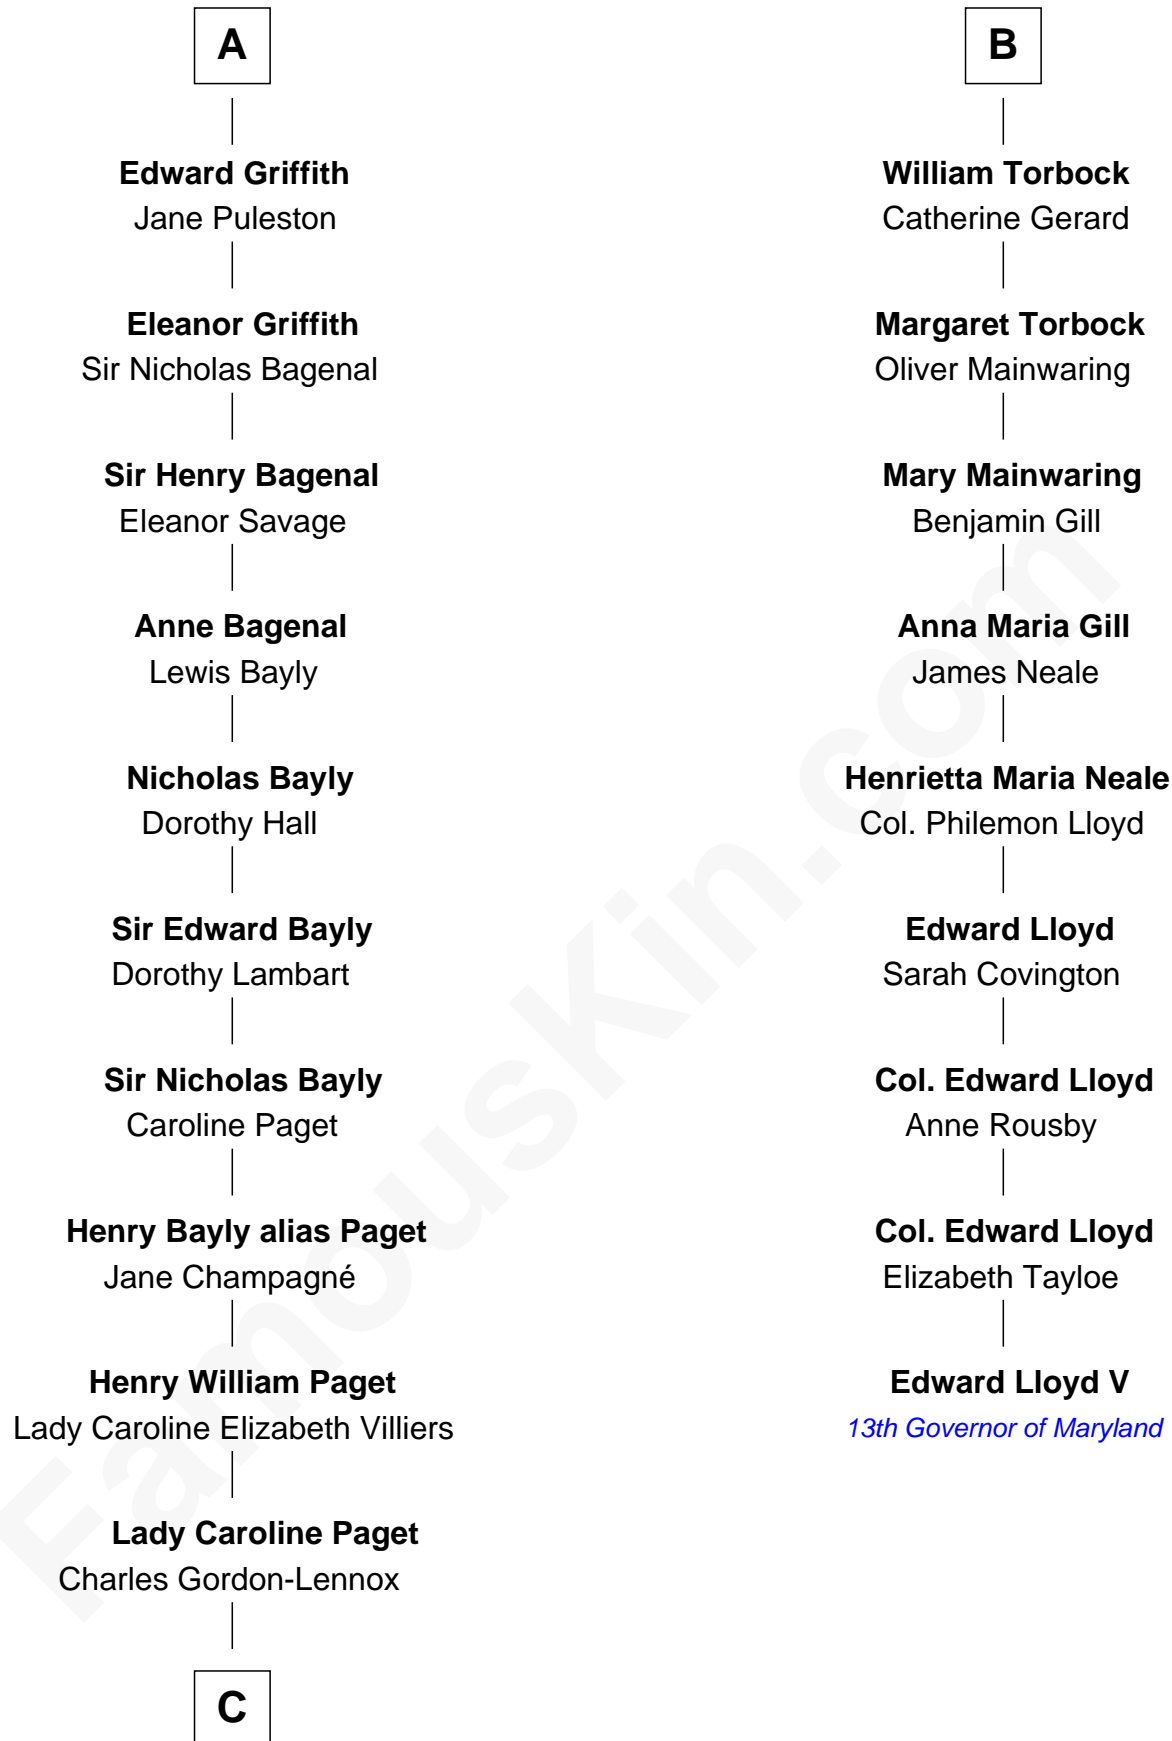

FamousKin.com Relationship Chart of

Princess Diana

Princess of Wales

15th cousin 6 times removed of

Edward Lloyd V

13th Governor of Maryland

John de Stanley

Mabel Hawkset

C

Cecilia Catherine Gordon-Lennox

Charles George Bingham

Rosalind Cecilia Caroline Bingham

James Albert Edward Hamilton

Cynthia Elinor Beatrix Hamilton

Albert Edward John Spencer

Edward John Spencer