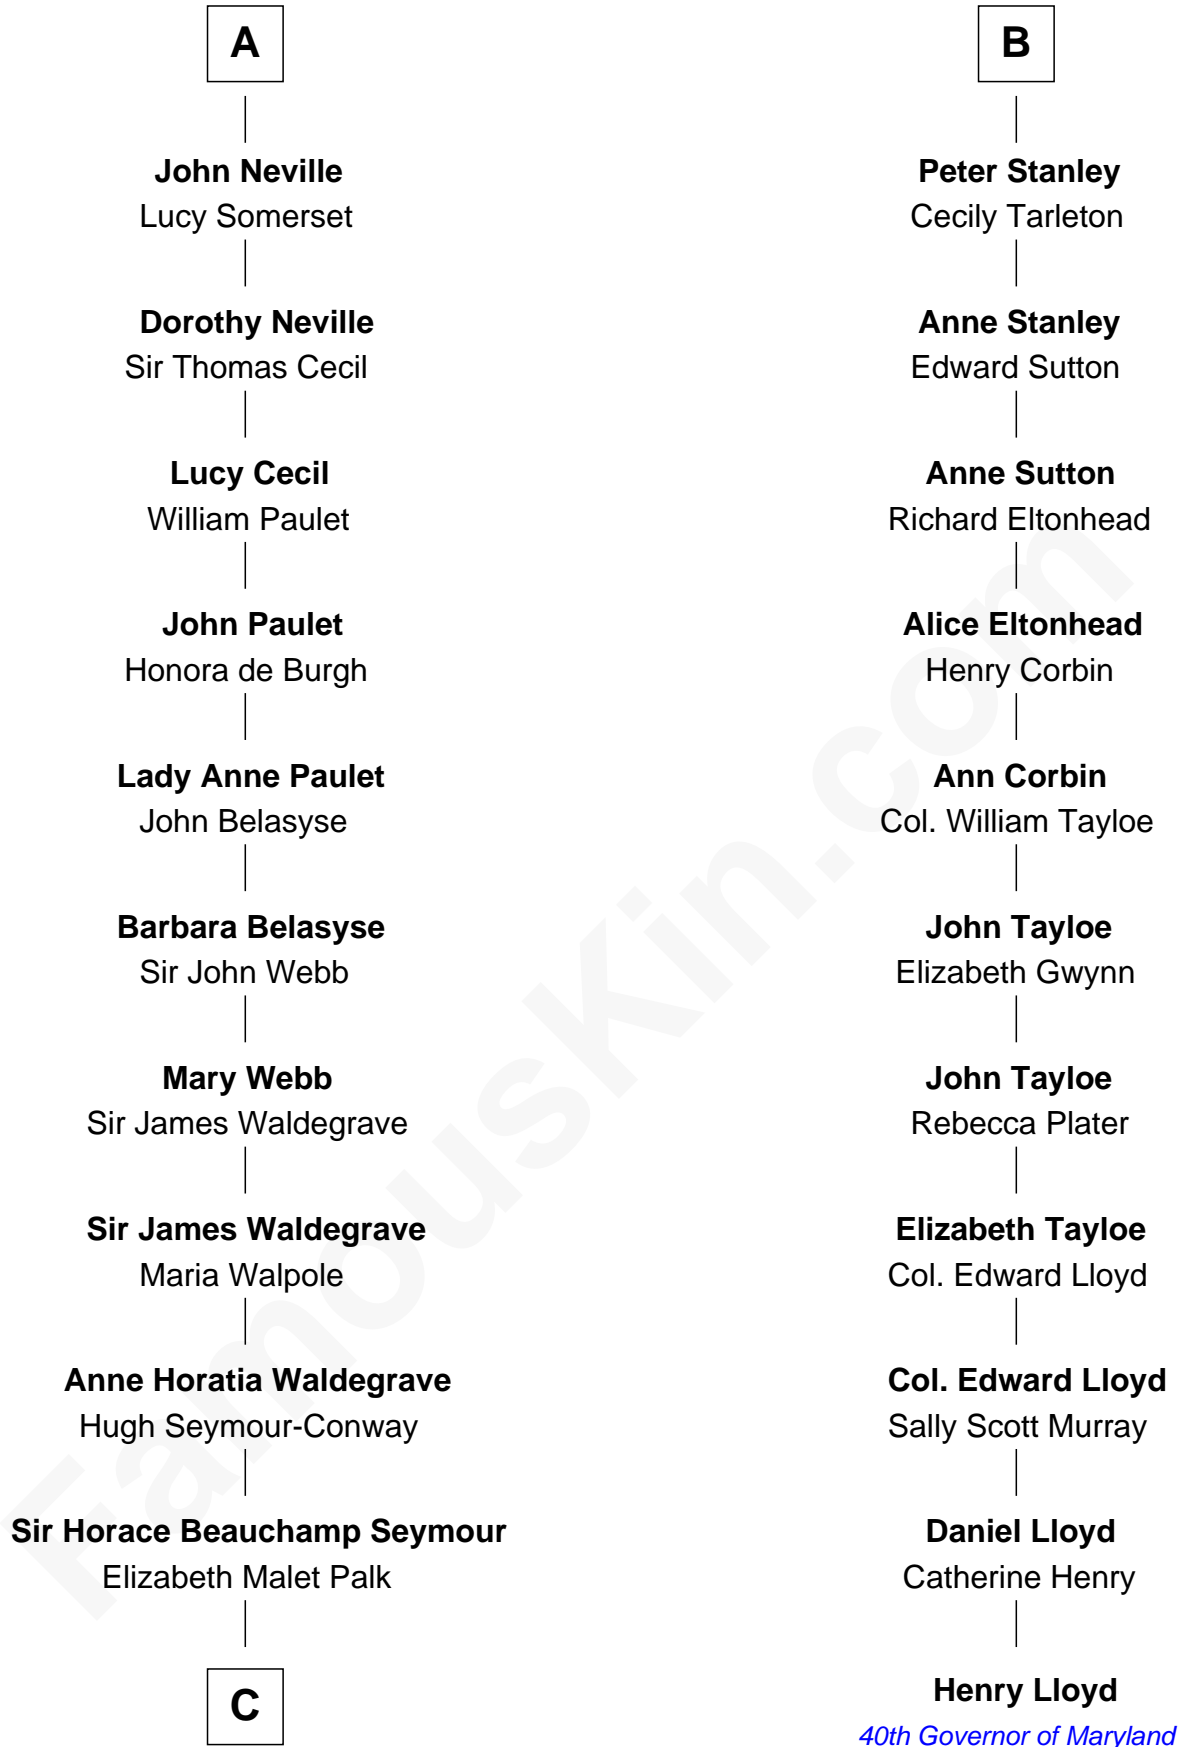

FamousKin.com
Relationship Chart of
Princess Diana
Princess of Wales

17th cousin 4 times removed of
Henry Lloyd
40th Governor of Maryland

Katherine de Hastang
 Ralph de Stafford

C

Adelaide Horatia Elizabeth Seymour

Frederick Spencer

Charles Robert Spencer

Margaret Baring

Albert Edward John Spencer

Cynthia Elinor Beatrix Hamilton

Edward John Spencer

Frances Ruth Burke Roche

Princess Diana