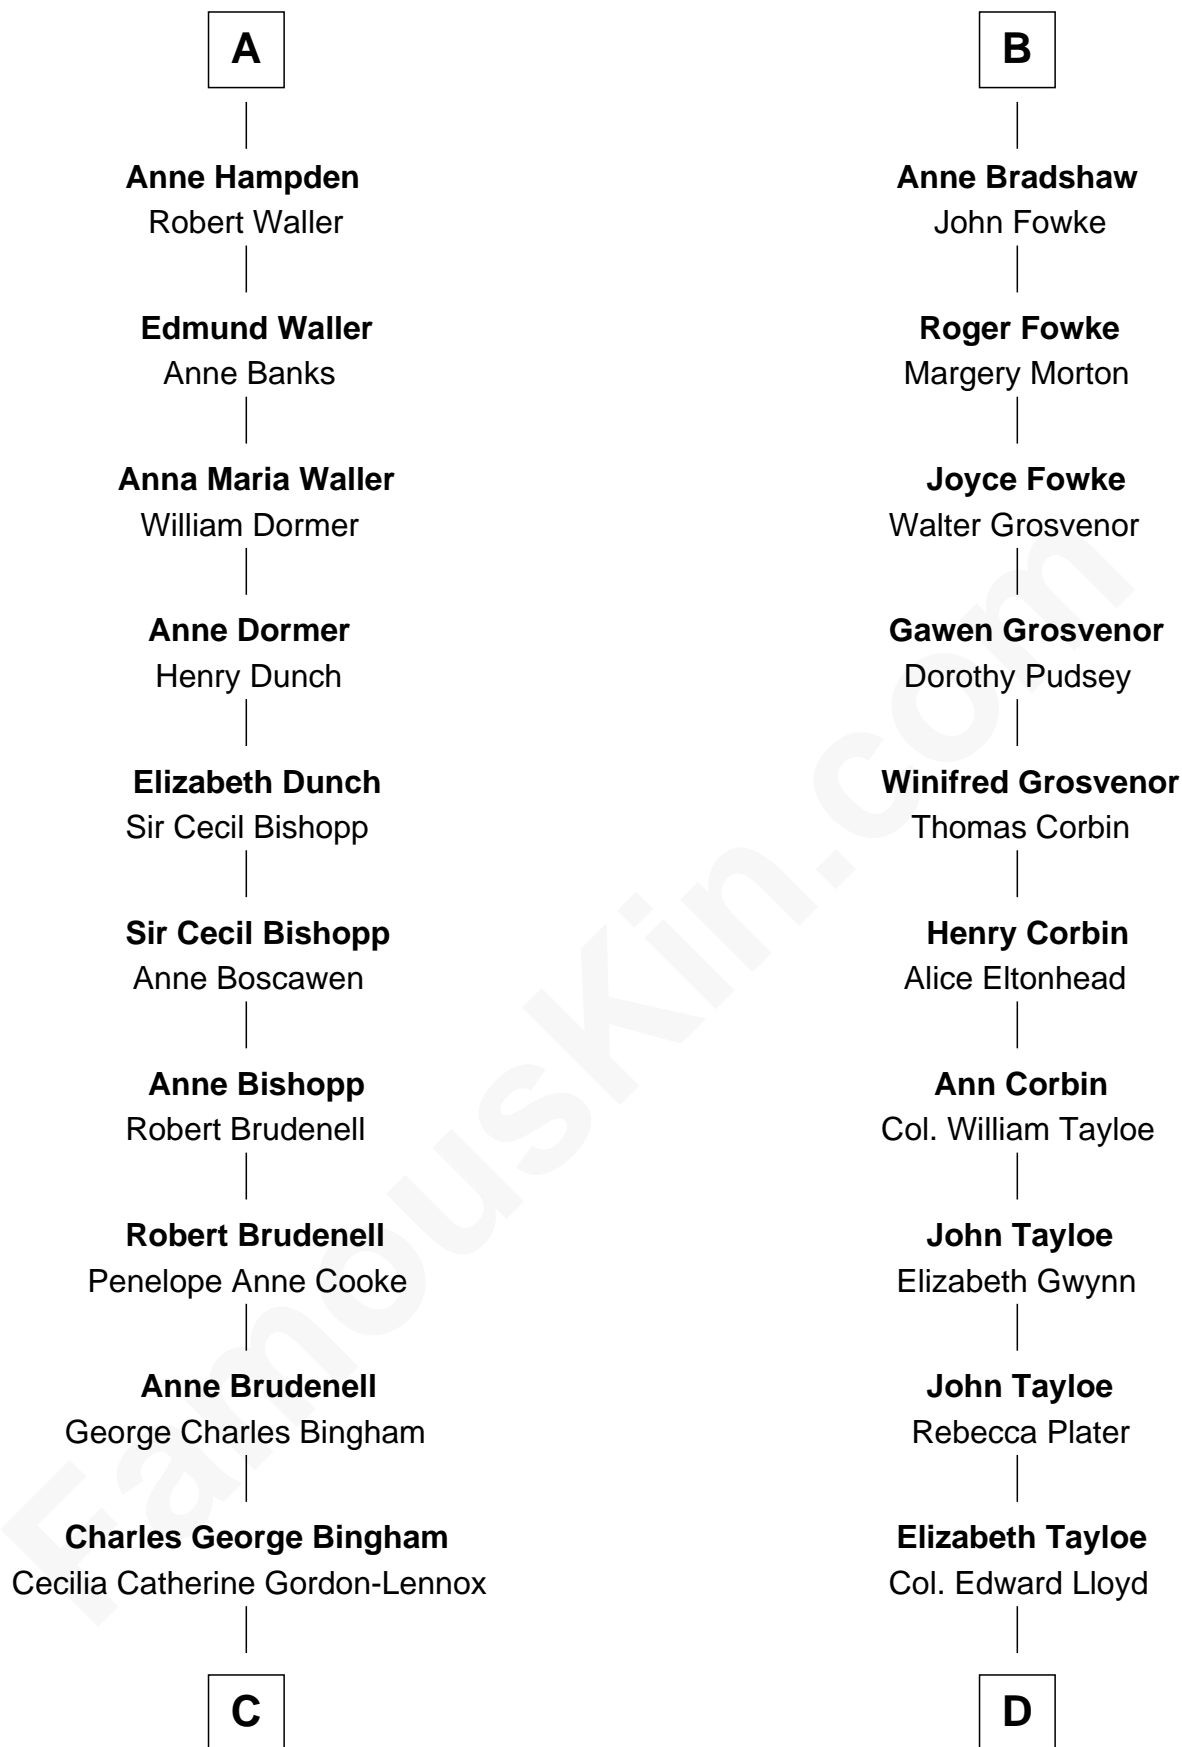

# FamousKin.com Relationship Chart of

**Princess Diana**

*Princess of Wales*

19th cousin 1 time removed of

**Henry Lloyd**

*40th Governor of Maryland*

**C**

**Rosalind Cecilia Caroline Bingham**

James Albert Edward Hamilton

**Cynthia Elinor Beatrix Hamilton**

Albert Edward John Spencer

**Edward John Spencer**

Frances Ruth Burke Roche

**Princess Diana**

*Princess of Wales*

**D**

**Col. Edward Lloyd**

Sally Scott Murray

**Daniel Lloyd**

Catherine Henry

**Henry Lloyd**

*40th Governor of Maryland*

FamousKin.com