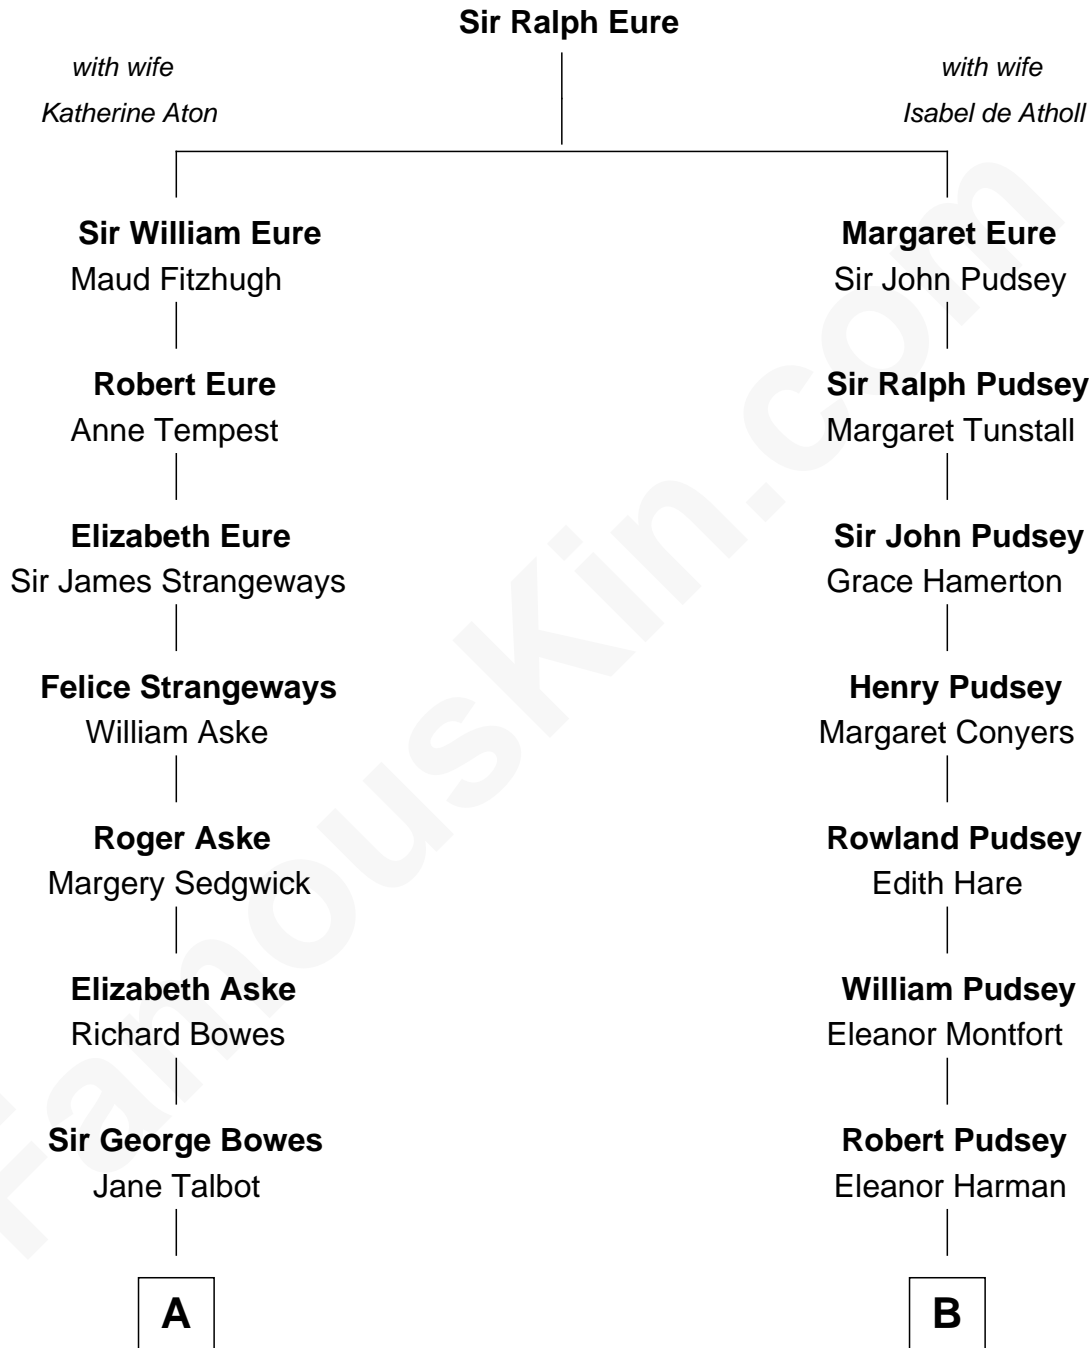

FamousKin.com

Relationship Chart of

Princess Diana

Princess of Wales

17th cousin 3 times removed of

Henry Lloyd
40th Governor of Maryland

C

—
James Albert Edward Hamilton
Rosalind Cecilia Caroline Bingham

—
Cynthia Elinor Beatrix Hamilton
Albert Edward John Spencer

—
Edward John Spencer
Frances Ruth Burke Roche

—
Princess Diana
Princess of Wales

FamousKin.com