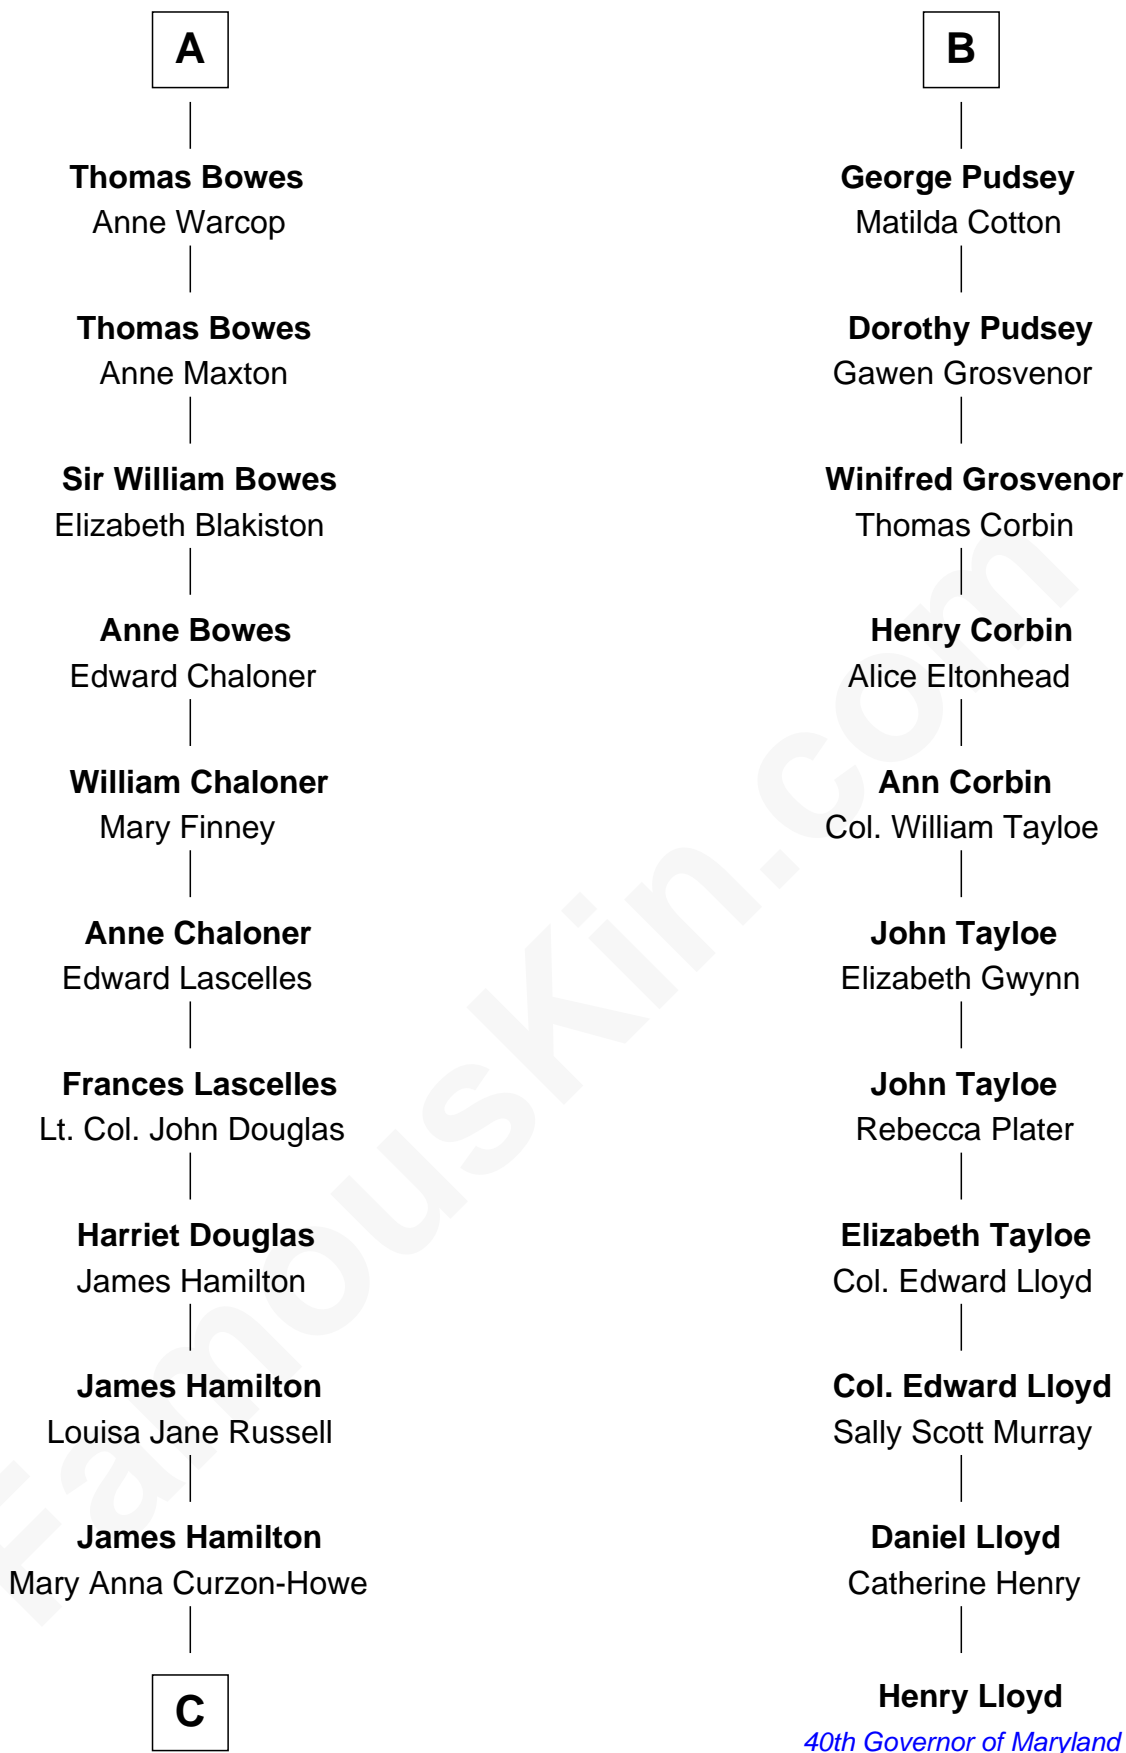

FamousKin.com

Relationship Chart of

Princess Diana

Princess of Wales

17th cousin 3 times removed of

Henry Lloyd
40th Governor of Maryland

C

—
James Albert Edward Hamilton
Rosalind Cecilia Caroline Bingham

—
Cynthia Elinor Beatrix Hamilton
Albert Edward John Spencer

—
Edward John Spencer
Frances Ruth Burke Roche

—
Princess Diana
Princess of Wales

FamousKin.com