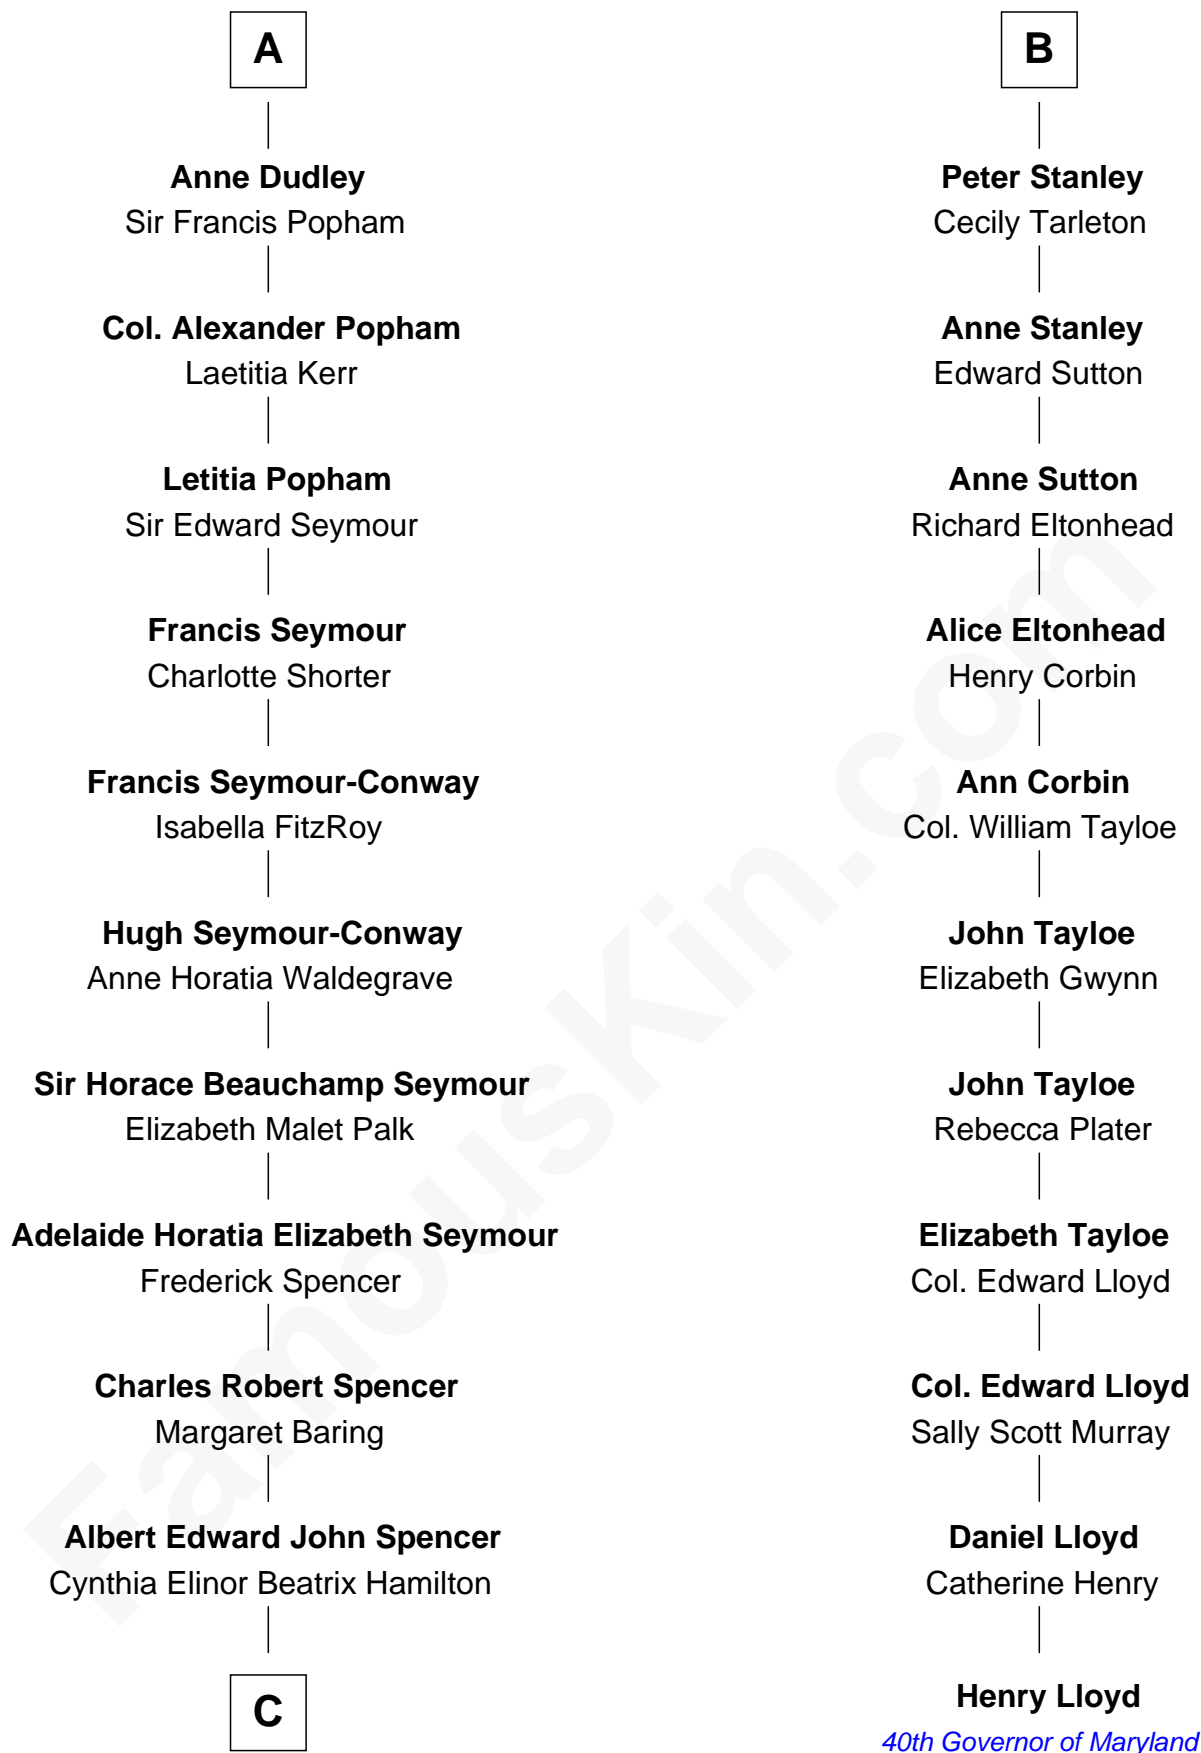

FamousKin.com Relationship Chart of

Princess Diana

Princess of Wales

17th cousin 1 time removed of

Henry Lloyd

40th Governor of Maryland

Ralph de Stafford

*with wife
Margaret de Audley*

Maud de Swinnerton
Sir John Savage

Joan Dacre
Thomas Clifford

Mary Savage
William Stanley

Matilda Clifford
Sir Edmund Sutton

William Stanley
Alice Hoghton

Thomas Dudley
Grace Threlkeld

Sir William Stanley
Agnes Grosvenor

John Dudley
Elizabeth Gardiner

Sir William Stanley
Anne Harington

A

B

C

Edward John Spencer
Frances Ruth Burke Roche

Princess Diana
Princess of Wales

FamousKin.com