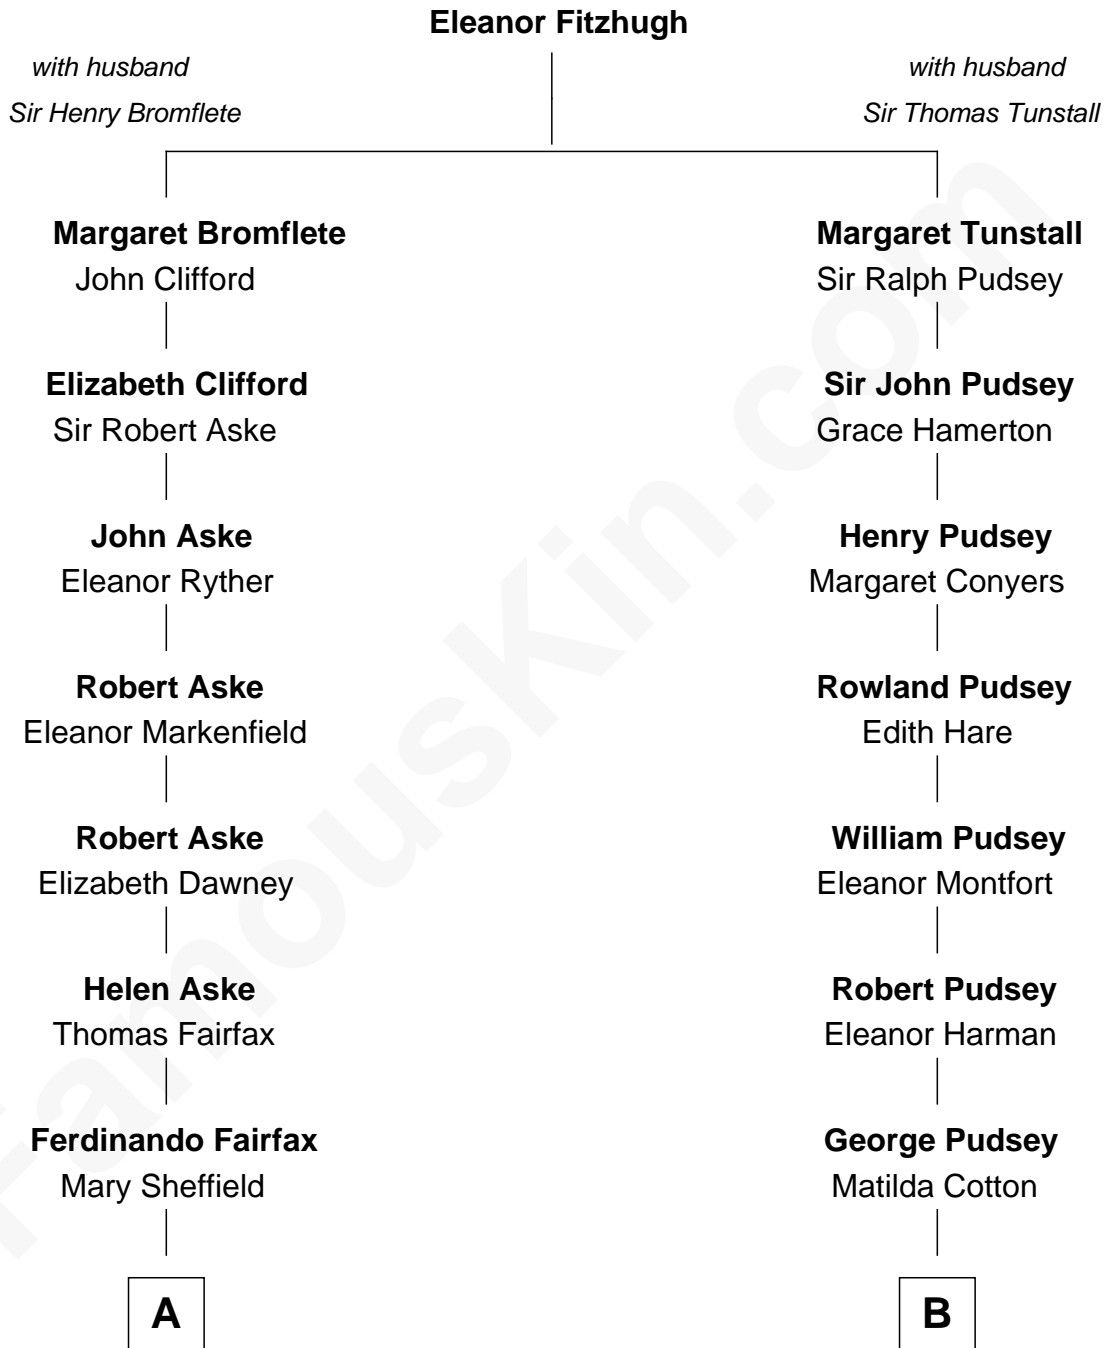

FamousKin.com

Relationship Chart of

Princess Diana

Princess of Wales

16th cousin 2 times removed of

Henry Lloyd
40th Governor of Maryland

A

Frances Fairfax
Sir Thomas Widdrington

Catherine Widdrington
Sir Robert Shafto

Mark Shafto
Margaret Ingleby

John Shafto
Dorothy Jackson

Dorothy Shafto
Wilmot Vaughan

Dorothy Elizabeth Vaughan
Lawrence Palk

Elizabeth Malet Palk
Sir Horace Beauchamp Seymour