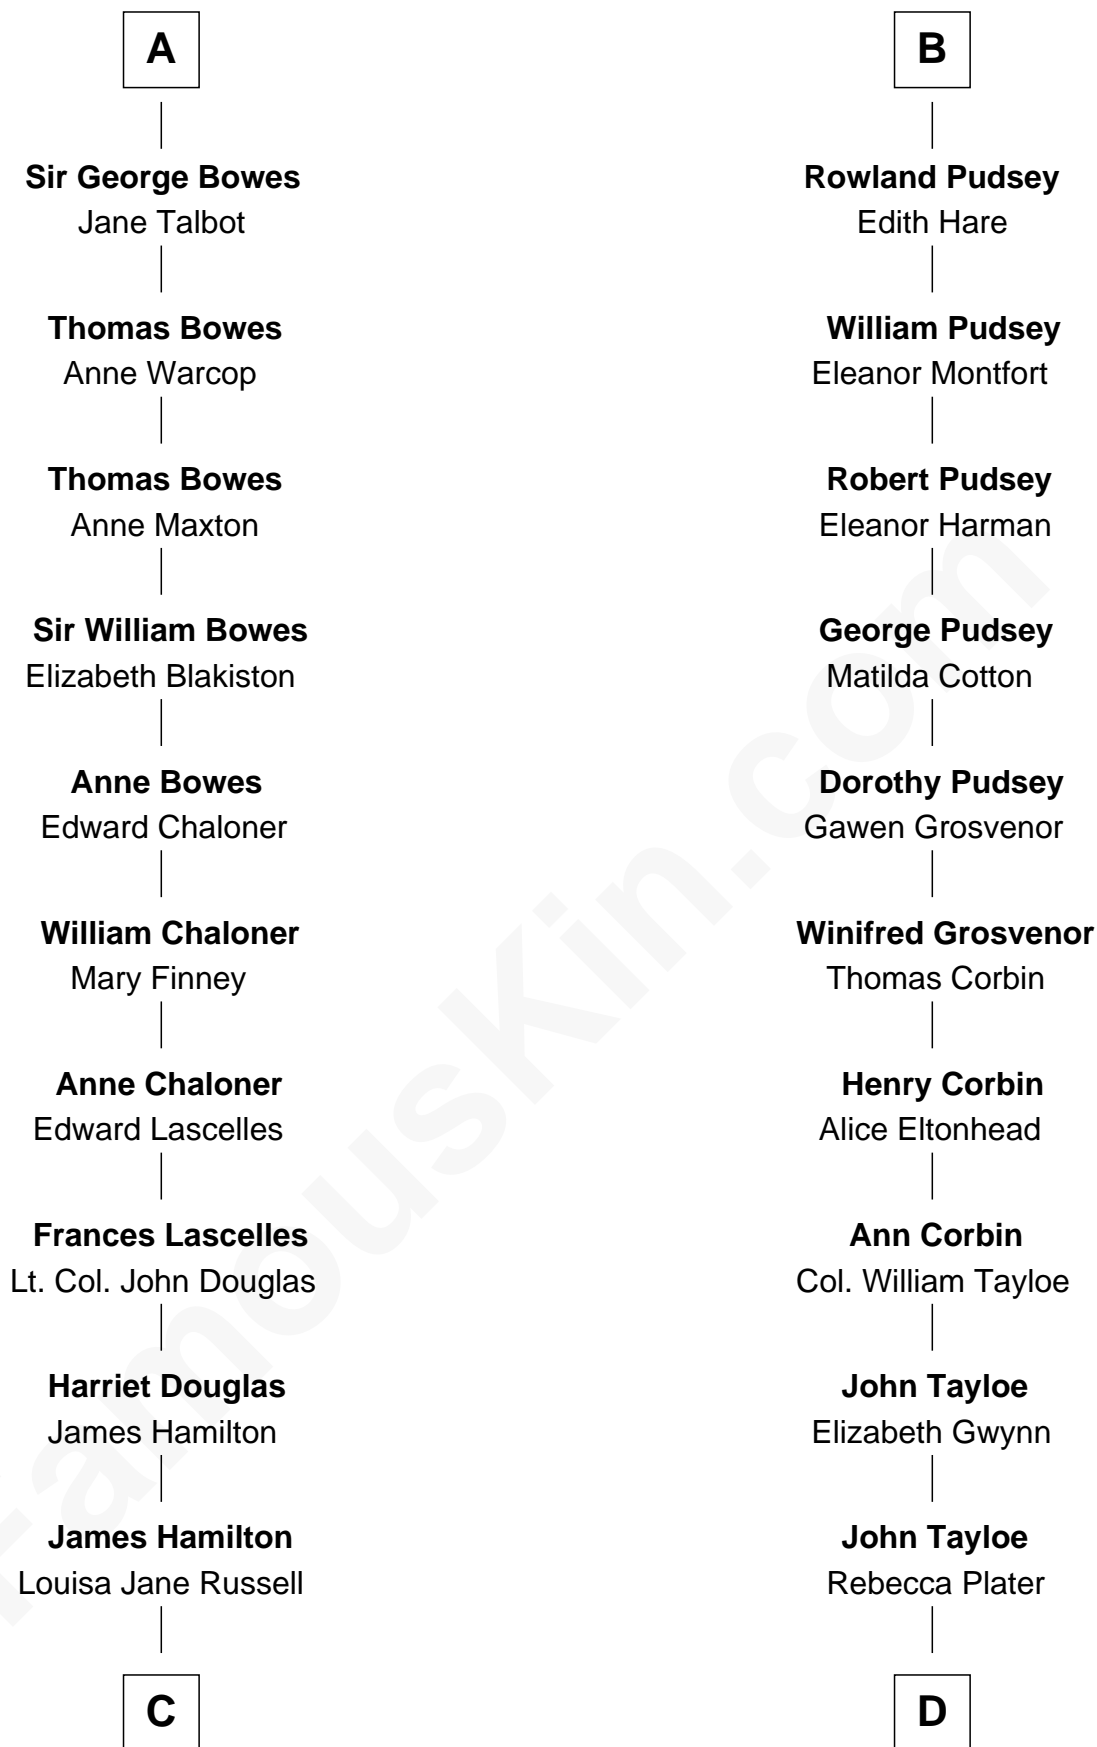

FamousKin.com Relationship Chart of

Princess Diana

Princess of Wales

20th cousin 1 time removed of

Henry Lloyd

40th Governor of Maryland

Sir John Marmion

Maud de Furnival

C

James Hamilton
Mary Anna Curzon-Howe

James Albert Edward Hamilton
Rosalind Cecilia Caroline Bingham

Cynthia Elinor Beatrix Hamilton
Albert Edward John Spencer

Edward John Spencer
Frances Ruth Burke Roche

Princess Diana
Princess of Wales

D

Elizabeth Tayloe
Col. Edward Lloyd

Col. Edward Lloyd
Sally Scott Murray

Daniel Lloyd
Catherine Henry

Henry Lloyd
40th Governor of Maryland

FamousKin.com