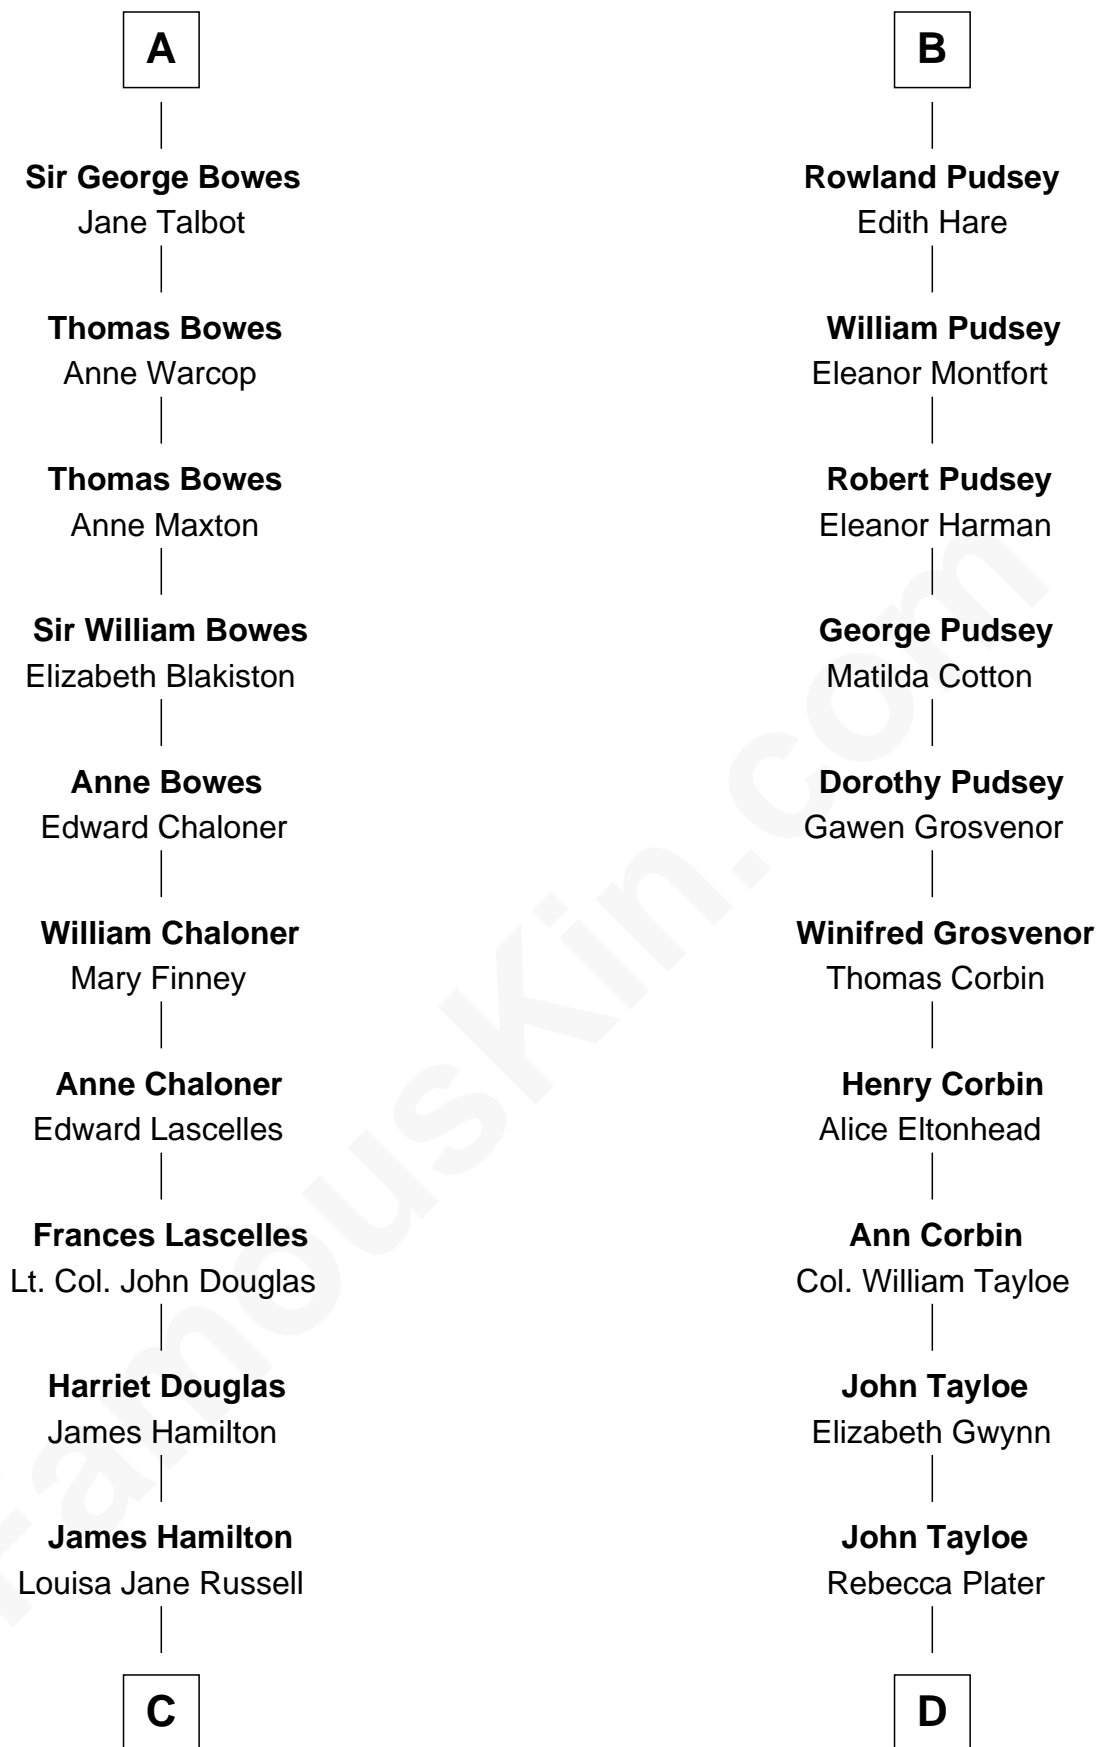

FamousKin.com Relationship Chart of

Princess Diana

Princess of Wales

20th cousin 1 time removed of

Henry Lloyd

40th Governor of Maryland

Sir John Bulmer

C

James Hamilton
Mary Anna Curzon-Howe

James Albert Edward Hamilton
Rosalind Cecilia Caroline Bingham

Cynthia Elinor Beatrix Hamilton
Albert Edward John Spencer

Edward John Spencer
Frances Ruth Burke Roche

Princess Diana
Princess of Wales

D

Elizabeth Tayloe
Col. Edward Lloyd

Col. Edward Lloyd
Sally Scott Murray

Daniel Lloyd
Catherine Henry

Henry Lloyd
40th Governor of Maryland

FamousKin.com