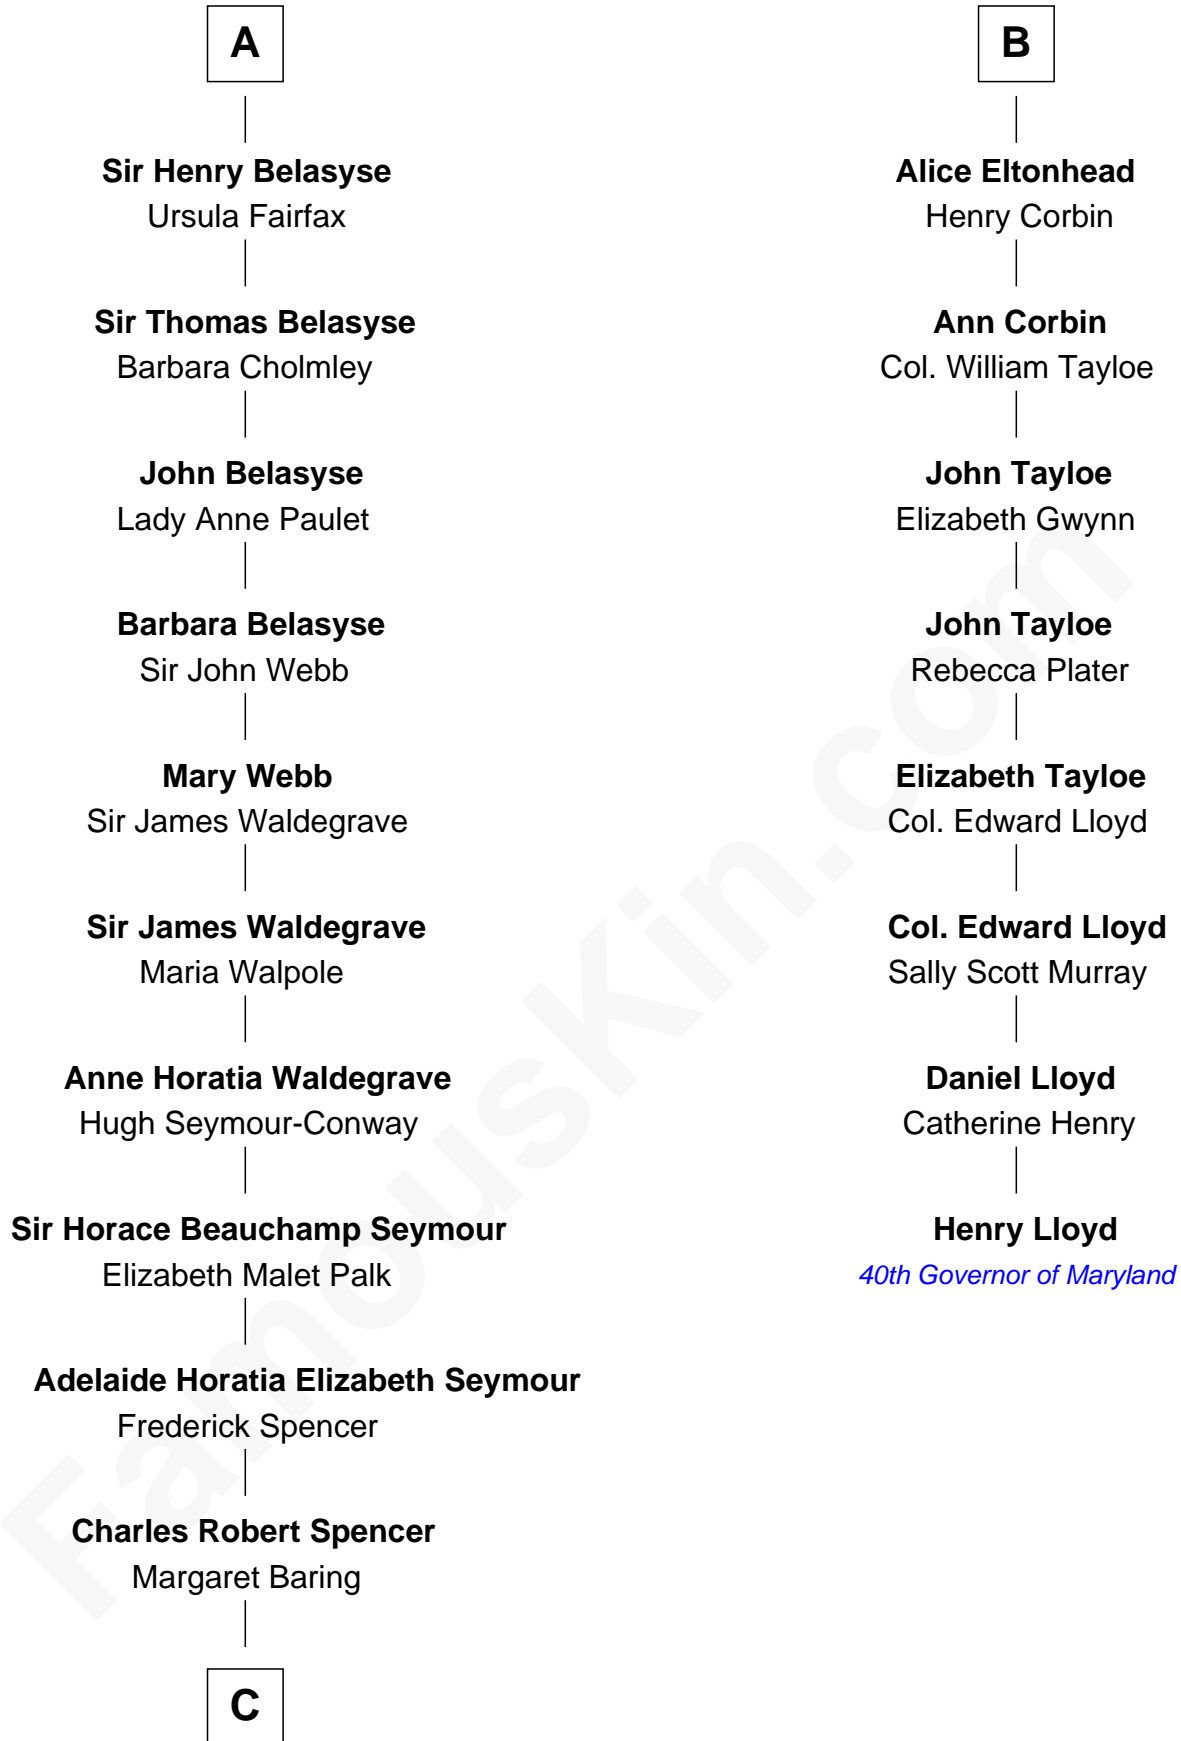

**FamousKin.com**  
**Relationship Chart of**  
**Princess Diana**  
*Princess of Wales*

**14th cousin 5 times removed of**  
**Henry Lloyd**  
*40th Governor of Maryland*

**Sir Nicholas Harington**  
 Isabel English

**C**

—  
**Albert Edward John Spencer**  
Cynthia Elinor Beatrix Hamilton

—  
**Edward John Spencer**  
Frances Ruth Burke Roche

—  
**Princess Diana**  
*Princess of Wales*

FamousKin.com