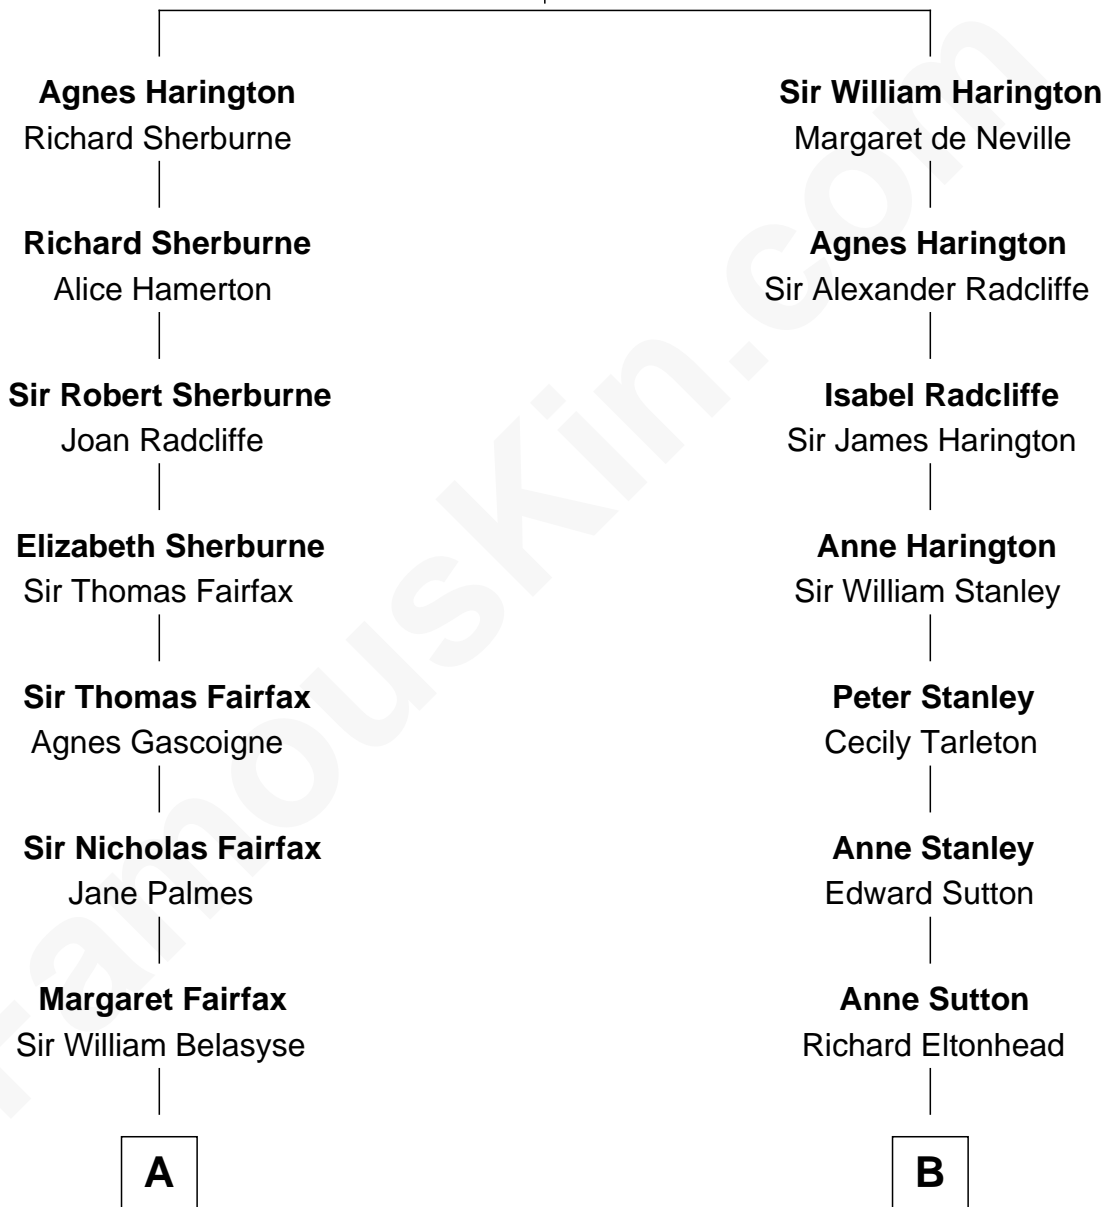

**FamousKin.com**  
**Relationship Chart of**  
**Princess Diana**  
*Princess of Wales*

**14th cousin 5 times removed of**  
**Henry Lloyd**  
*40th Governor of Maryland*

**Sir Nicholas Harington**  
 Isabel English

**C**

—  
**Albert Edward John Spencer**  
Cynthia Elinor Beatrix Hamilton

—  
**Edward John Spencer**  
Frances Ruth Burke Roche

—  
**Princess Diana**  
*Princess of Wales*

FamousKin.com