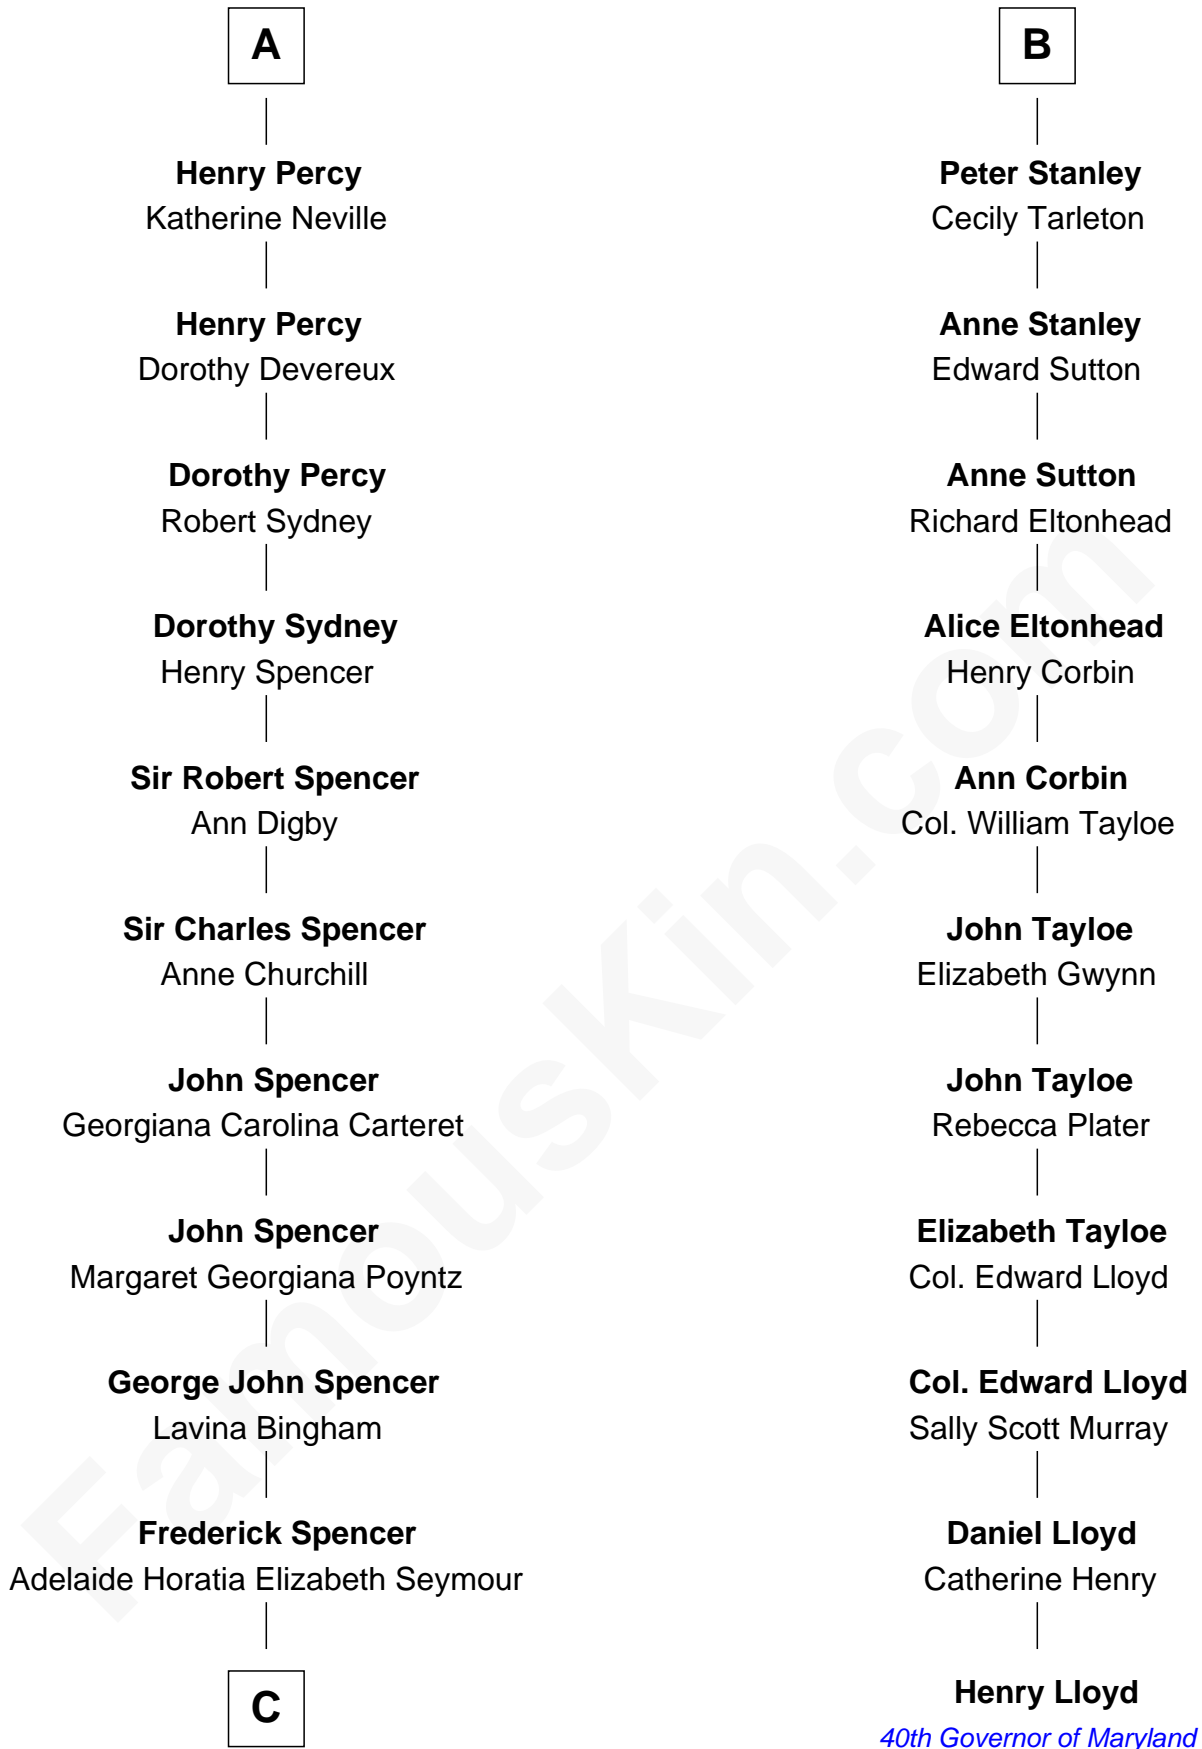

FamousKin.com
Relationship Chart of
Princess Diana
Princess of Wales

17th cousin 3 times removed of
Henry Lloyd
40th Governor of Maryland

Sir Robert de Holland
 Maude la Zouche

C

—
Charles Robert Spencer

Margaret Baring

—
Albert Edward John Spencer

Cynthia Elinor Beatrix Hamilton

—
Edward John Spencer

Frances Ruth Burke Roche

—
Princess Diana

Princess of Wales

FamousKin.com