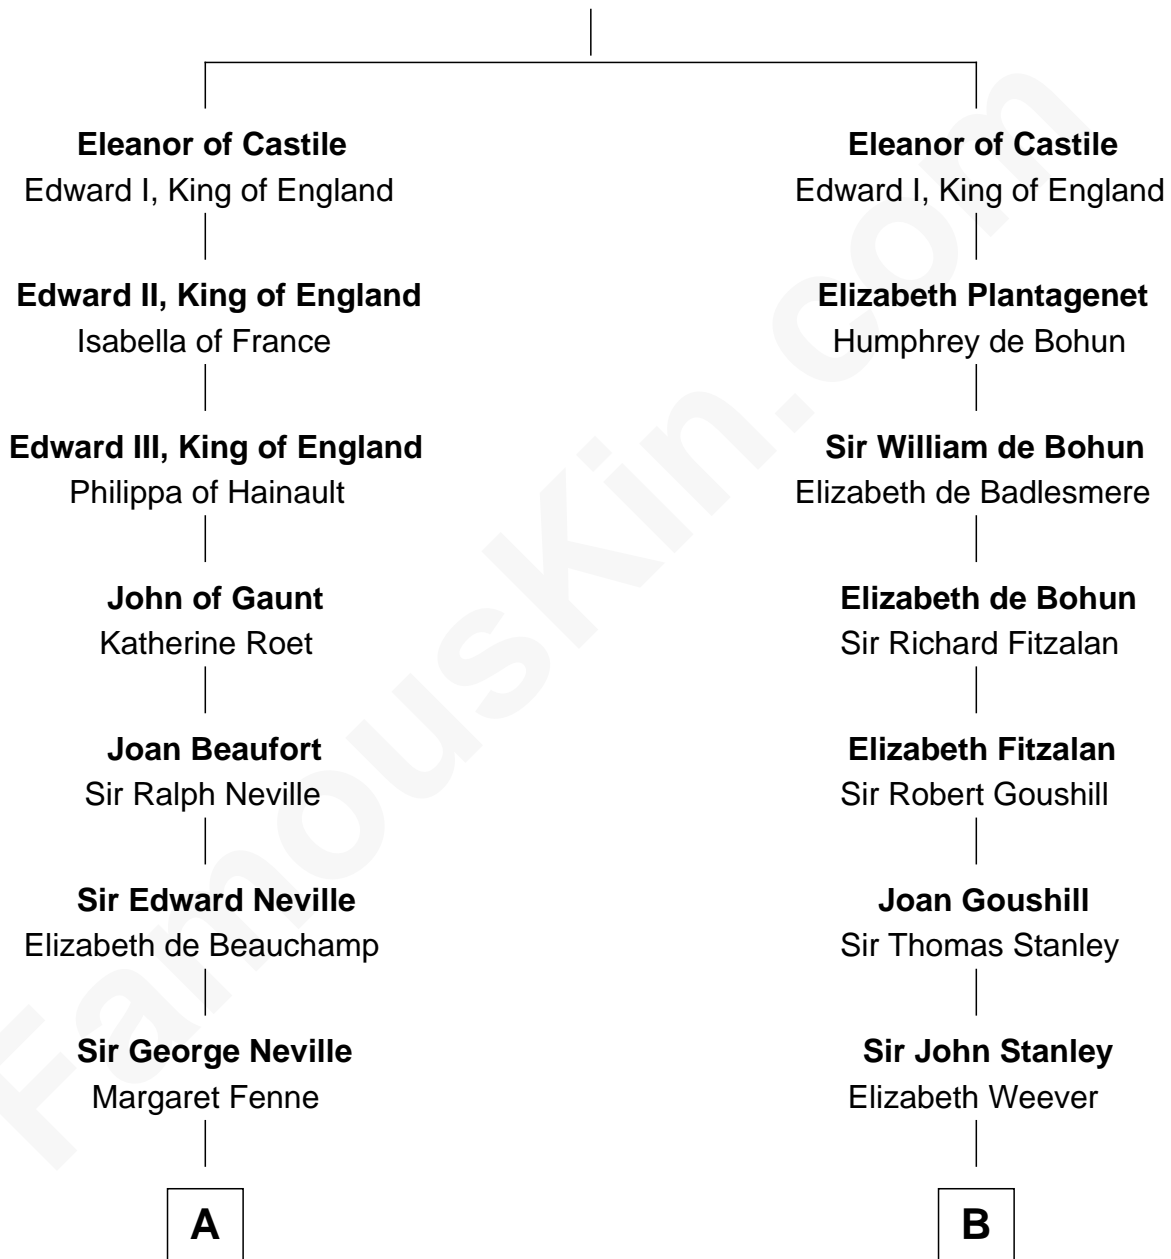

FamousKin.com Relationship Chart of

Princess Diana

Princess of Wales

19th cousin 2 times removed of

Henry Lloyd

40th Governor of Maryland

Ferdinand III, King of Castile

Joanna of Ponthieu

C

Frederick Spencer
Adelaide Horatia Elizabeth Seymour

Charles Robert Spencer
Margaret Baring

Albert Edward John Spencer
Cynthia Elinor Beatrix Hamilton

Edward John Spencer
Frances Ruth Burke Roche

Princess Diana
Princess of Wales