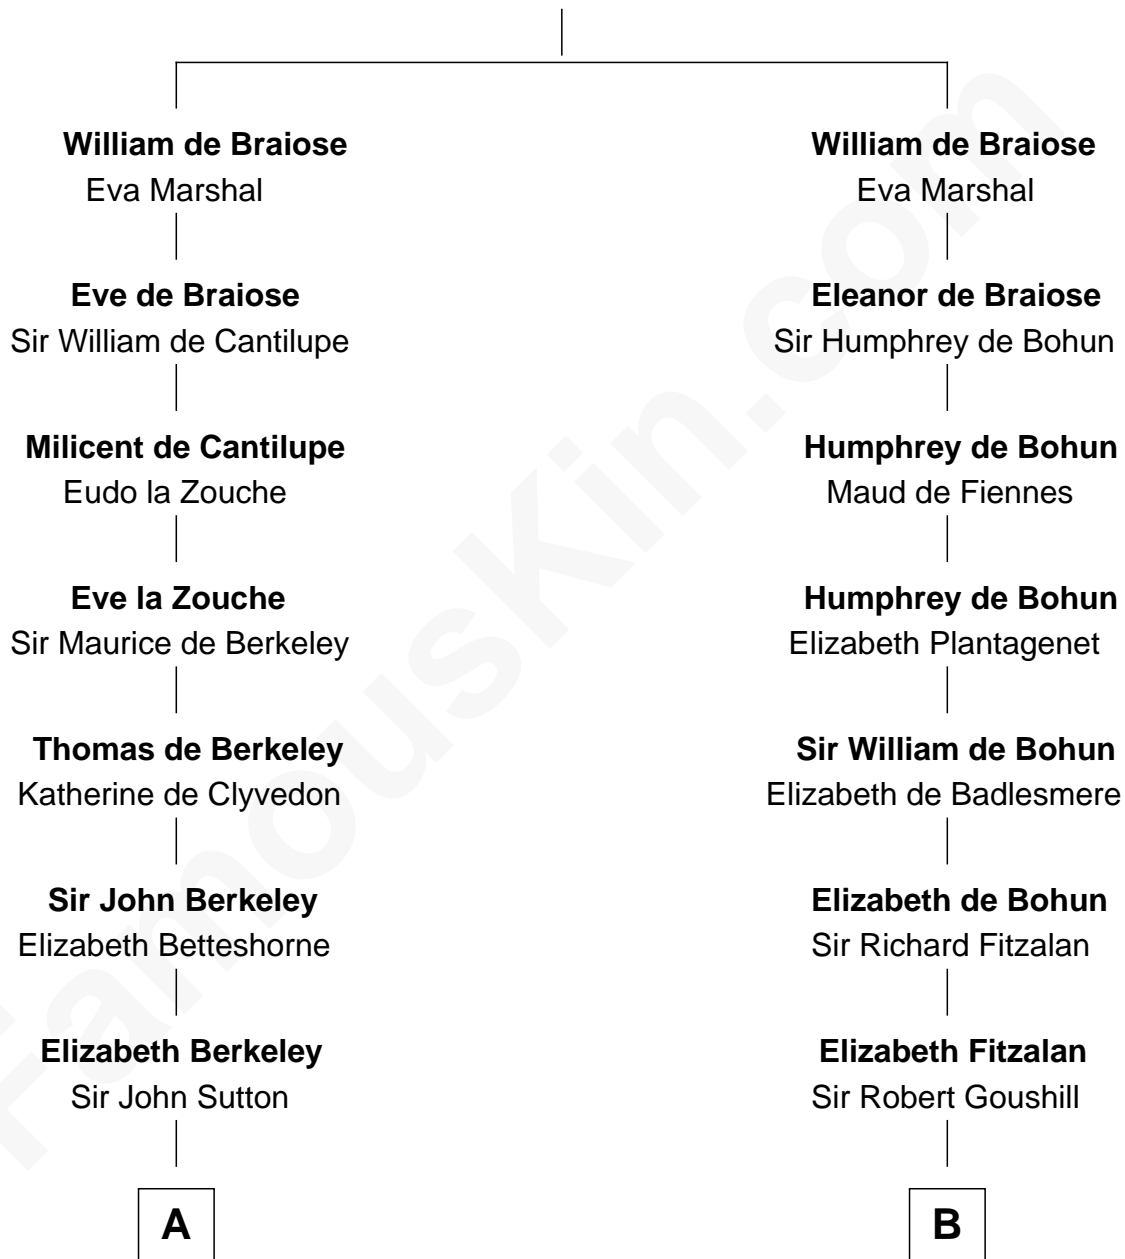

FamousKin.com Relationship Chart of

Princess Diana

Princess of Wales

21st cousin of

Henry Lloyd

40th Governor of Maryland

Reginald de Braiose

C

Adelaide Horatia Elizabeth Seymour

Frederick Spencer

Charles Robert Spencer

Margaret Baring

Albert Edward John Spencer

Cynthia Elinor Beatrix Hamilton

Edward John Spencer

Frances Ruth Burke Roche

Princess Diana

Princess of Wales

D

Col. Edward Lloyd

Anne Rousby

Col. Edward Lloyd

Elizabeth Tayloe

Col. Edward Lloyd