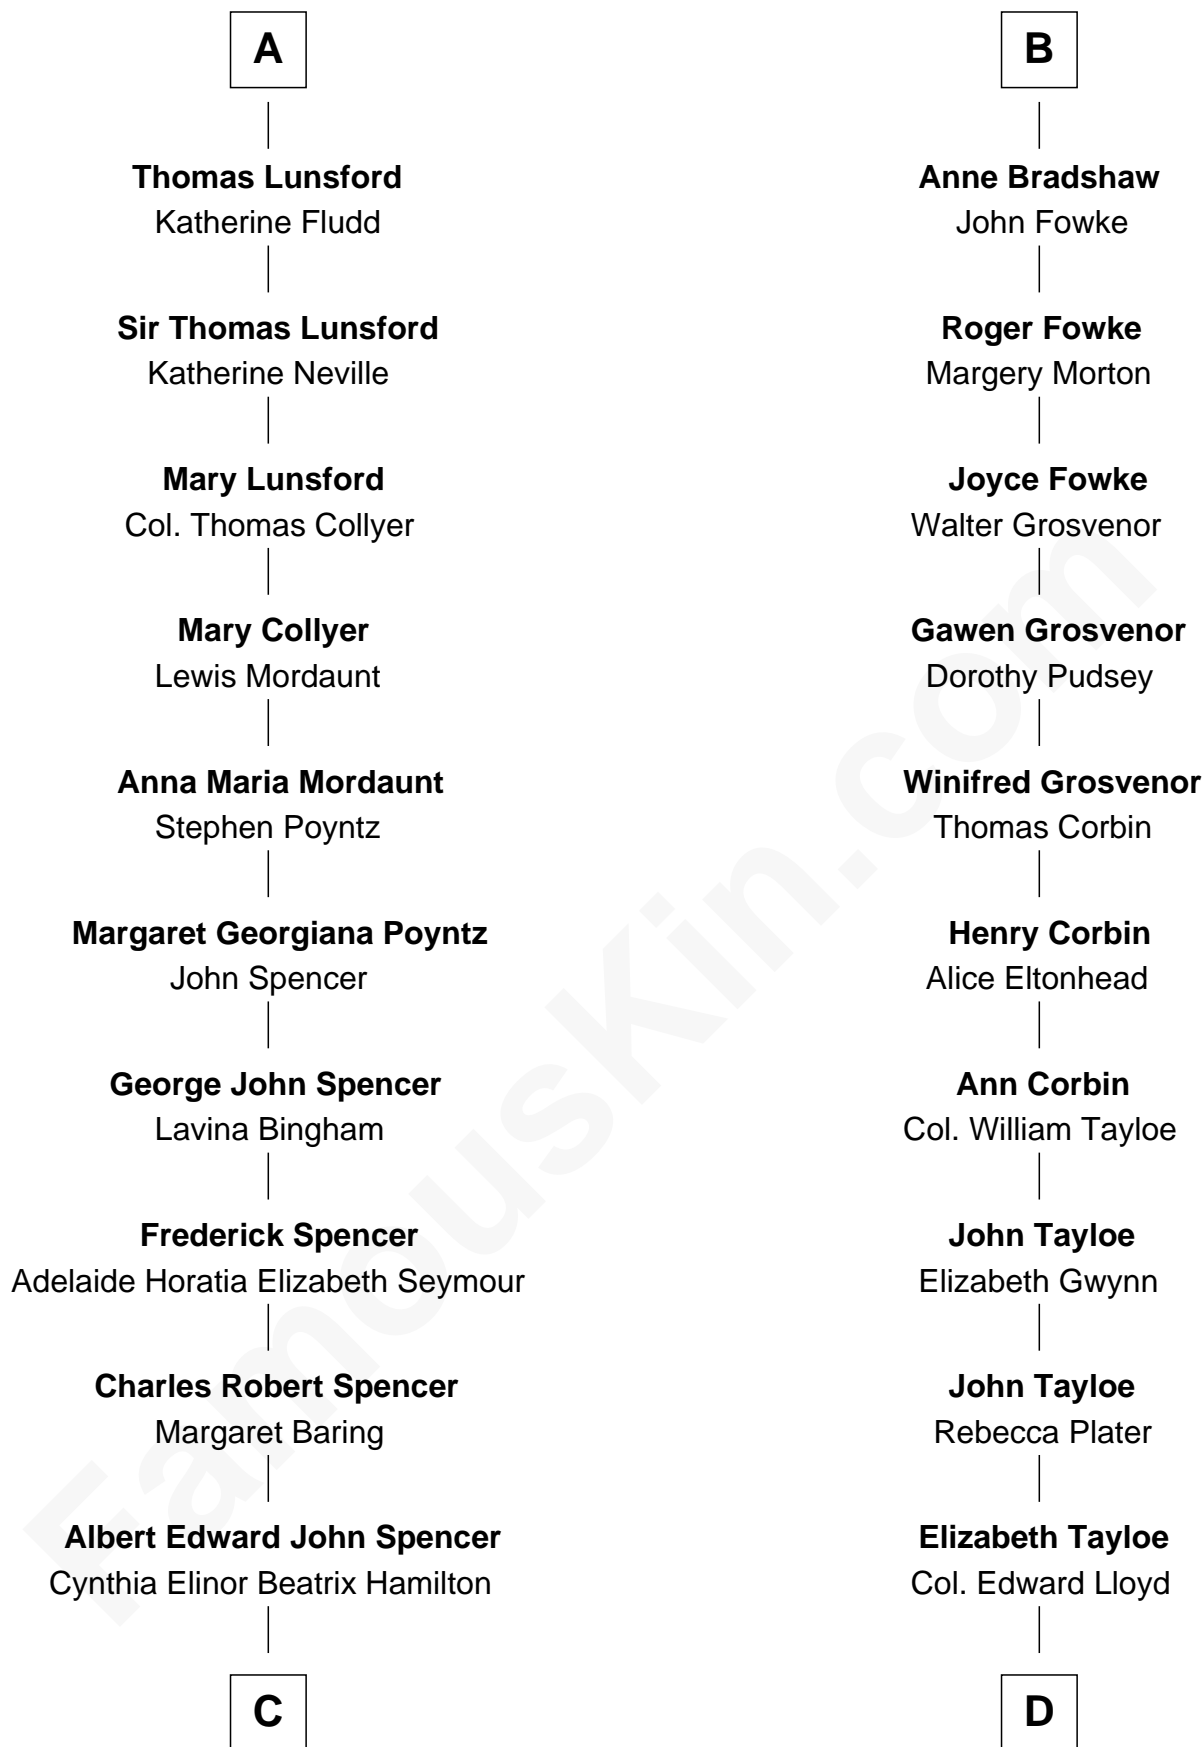

FamousKin.com Relationship Chart of

Princess Diana

Princess of Wales

18th cousin 1 time removed of

Henry Lloyd

40th Governor of Maryland

John de Welles

Maud de Roos