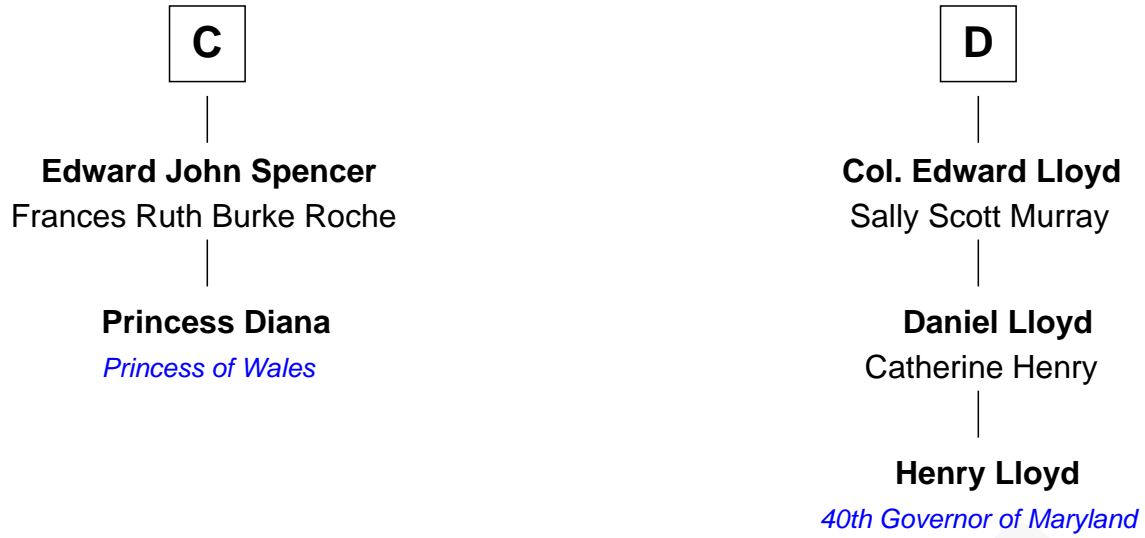

FamousKin.com Relationship Chart of

Princess Diana

Princess of Wales

18th cousin 1 time removed of

Henry Lloyd

40th Governor of Maryland

John de Welles

Maud de Roos

FamousKin.com