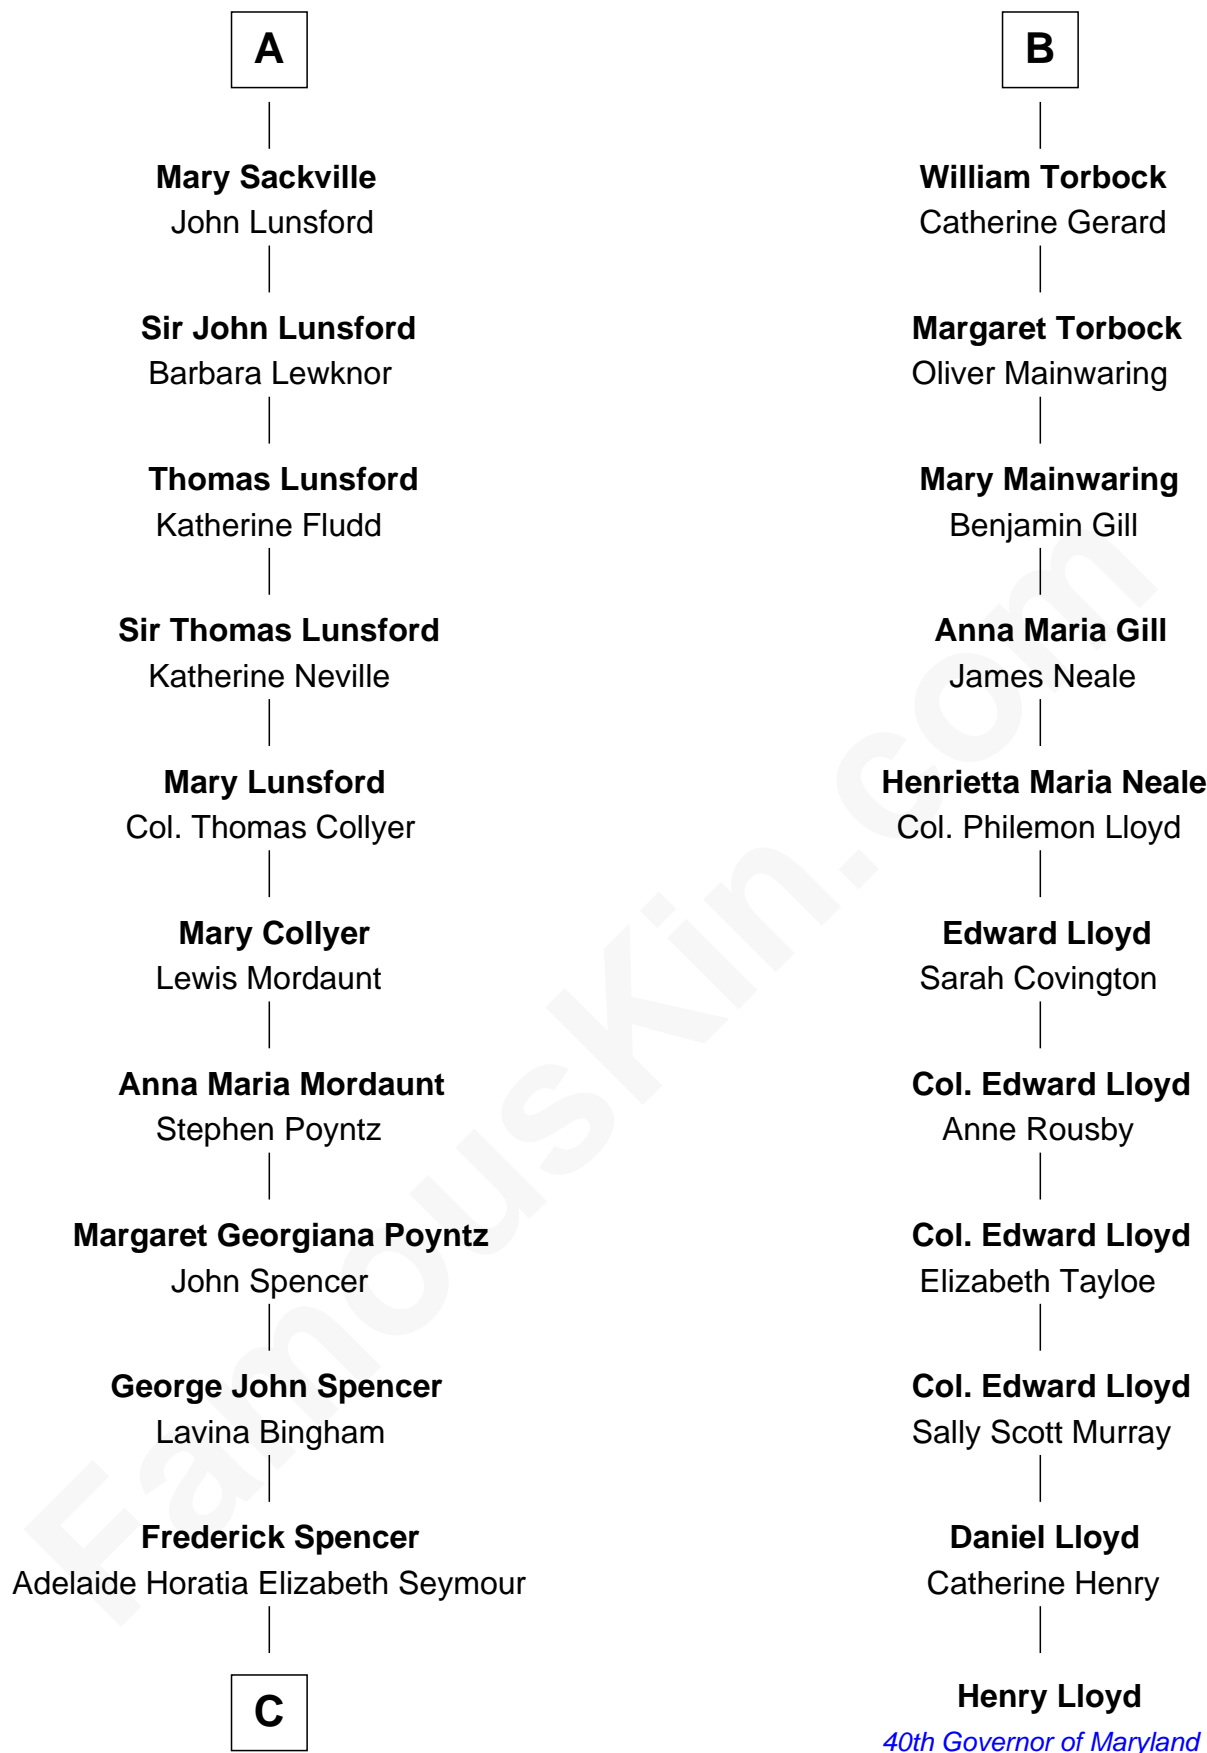

FamousKin.com

Relationship Chart of

Princess Diana

Princess of Wales

17th cousin 3 times removed of

Henry Lloyd
40th Governor of Maryland

C

—
Charles Robert Spencer

Margaret Baring

—
Albert Edward John Spencer

Cynthia Elinor Beatrix Hamilton

—
Edward John Spencer

Frances Ruth Burke Roche

—
Princess Diana

Princess of Wales

FamousKin.com