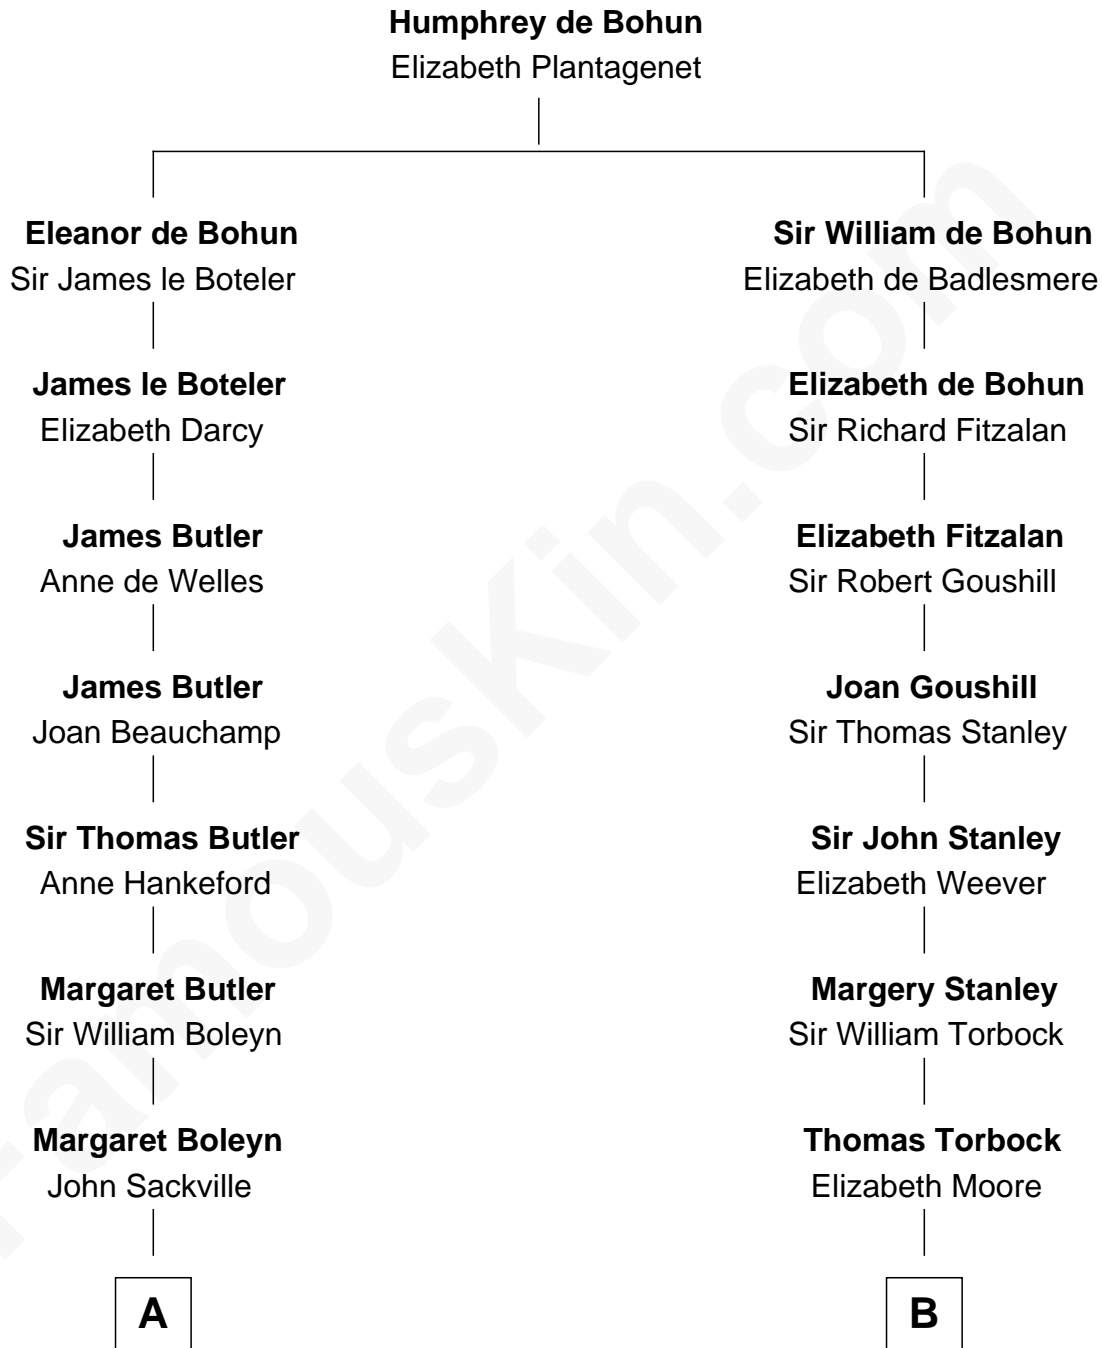

FamousKin.com

Relationship Chart of

Princess Diana

Princess of Wales

17th cousin 3 times removed of

Henry Lloyd
40th Governor of Maryland

C

—
Charles Robert Spencer

Margaret Baring

—
Albert Edward John Spencer

Cynthia Elinor Beatrix Hamilton

—
Edward John Spencer

Frances Ruth Burke Roche

—
Princess Diana

Princess of Wales

FamousKin.com