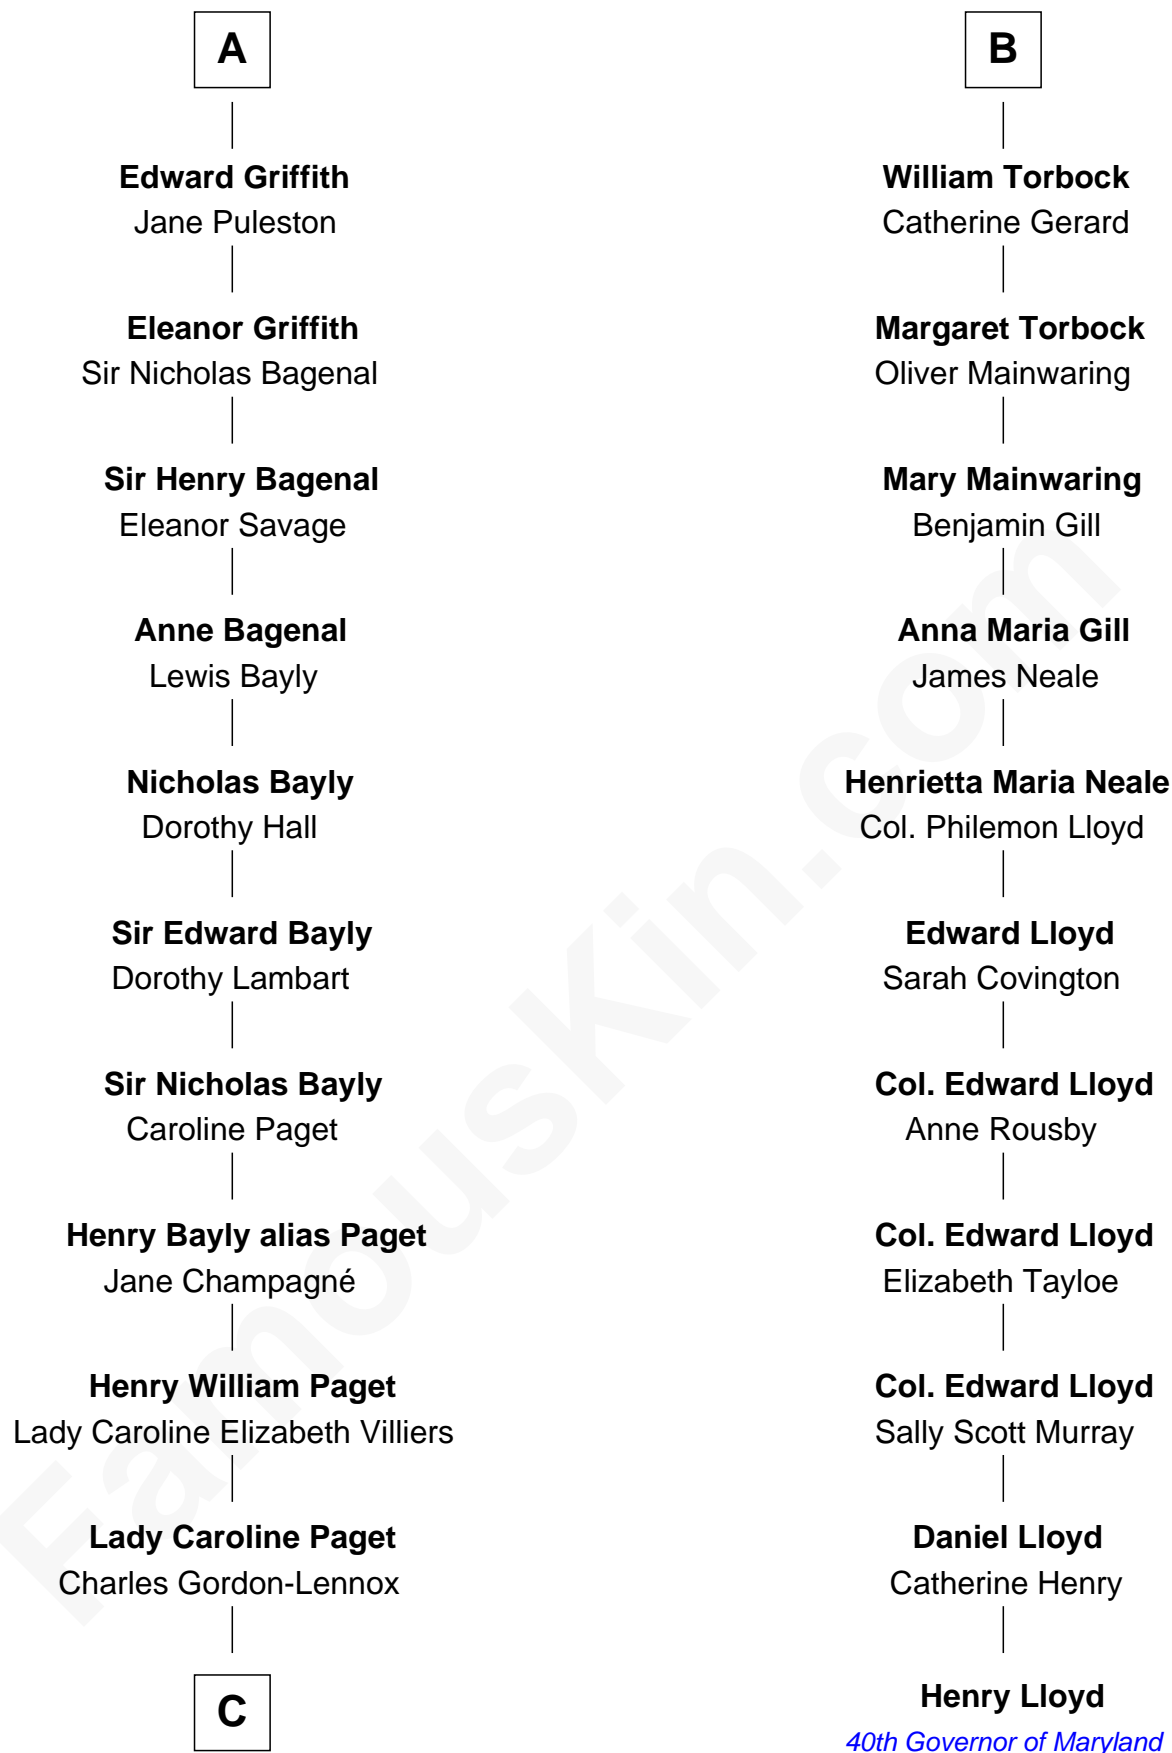

FamousKin.com Relationship Chart of

Princess Diana

Princess of Wales

17th cousin 4 times removed of

Henry Lloyd

40th Governor of Maryland

Hugh de Mascy

C

Cecilia Catherine Gordon-Lennox

Charles George Bingham

Rosalind Cecilia Caroline Bingham

James Albert Edward Hamilton

Cynthia Elinor Beatrix Hamilton

Albert Edward John Spencer

Edward John Spencer

Frances Ruth Burke Roche

Princess Diana

Princess of Wales

FamousKin.com