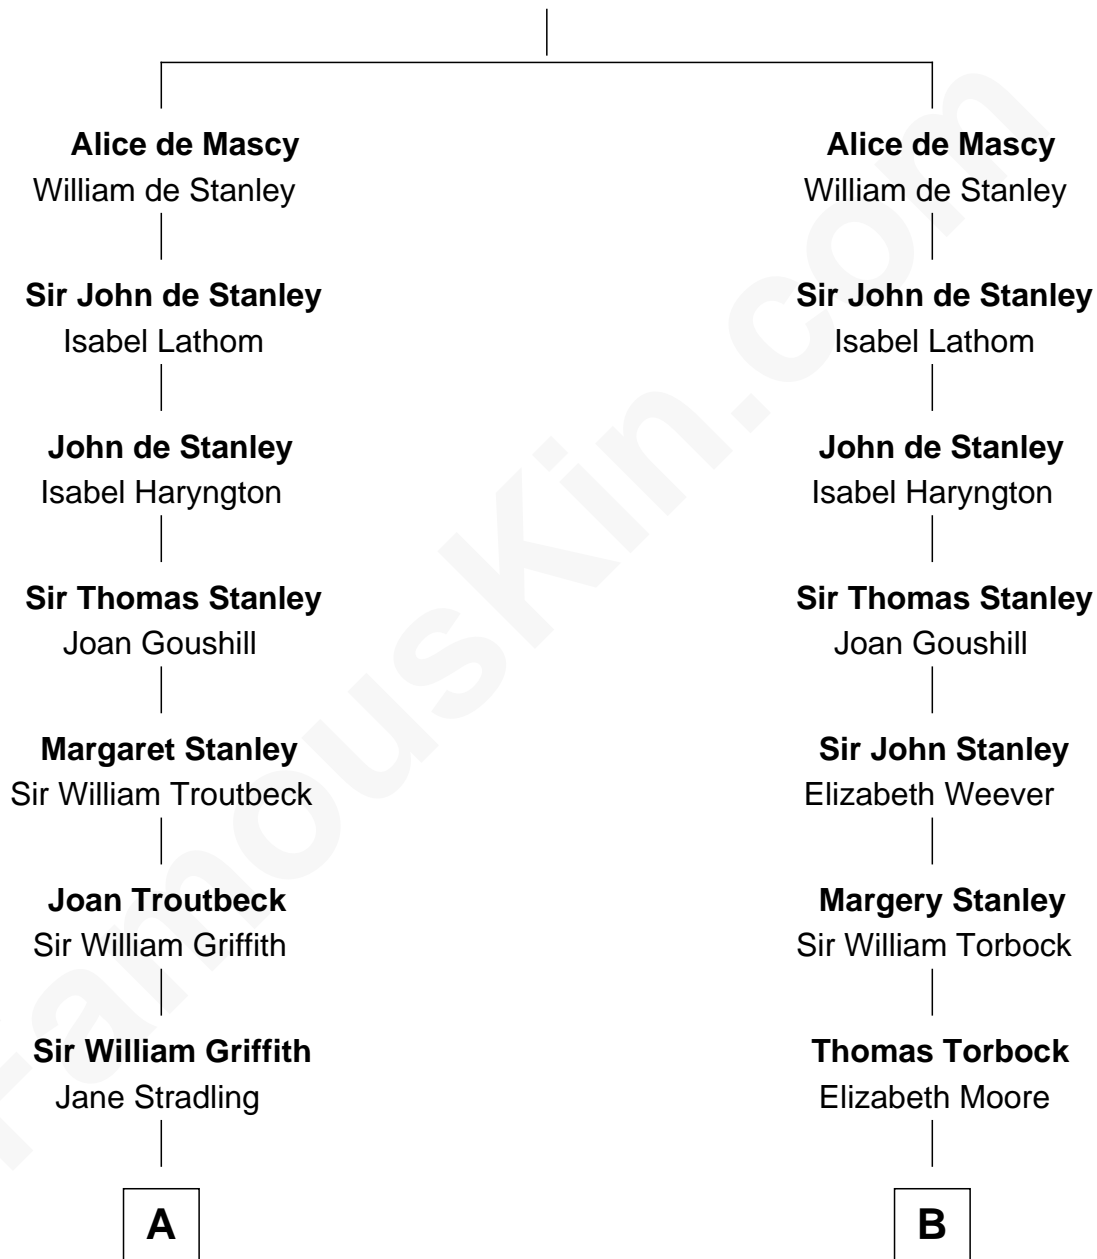

FamousKin.com Relationship Chart of

Princess Diana

Princess of Wales

17th cousin 4 times removed of

Henry Lloyd

40th Governor of Maryland

Hugh de Mascy

C

Cecilia Catherine Gordon-Lennox

Charles George Bingham

Rosalind Cecilia Caroline Bingham

James Albert Edward Hamilton

Cynthia Elinor Beatrix Hamilton

Albert Edward John Spencer

Edward John Spencer

Frances Ruth Burke Roche