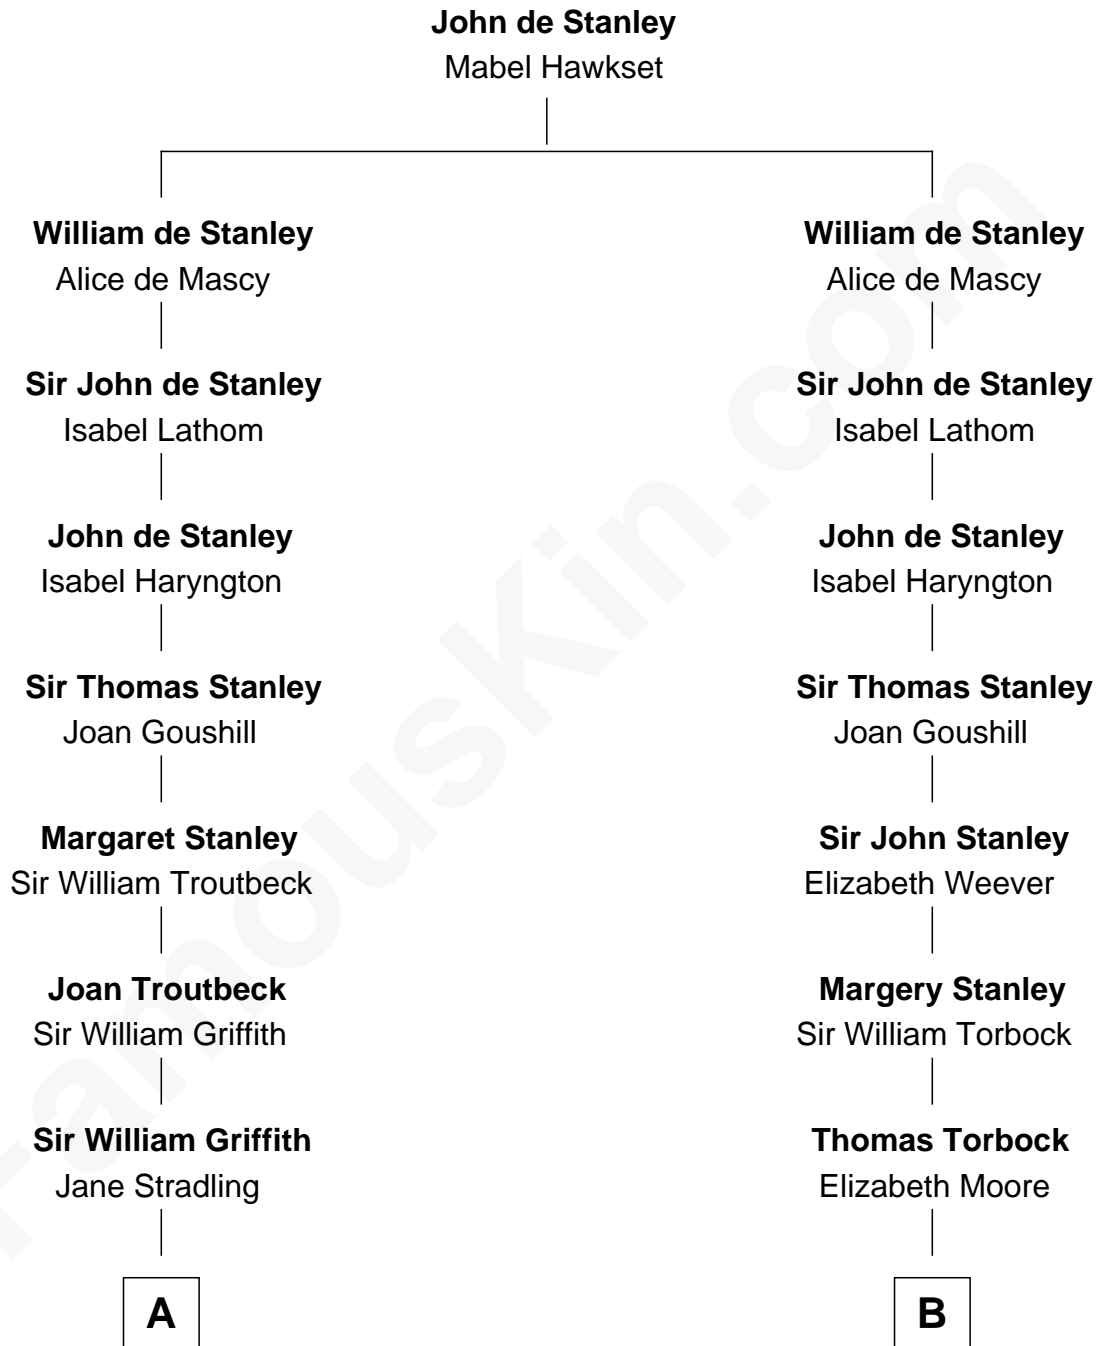

## Relationship Chart of

### Princess Diana

*Princess of Wales*

17th cousin 4 times removed of

**Henry Lloyd**  
*40th Governor of Maryland*

**C**

**Cecilia Catherine Gordon-Lennox**

Charles George Bingham

**Rosalind Cecilia Caroline Bingham**