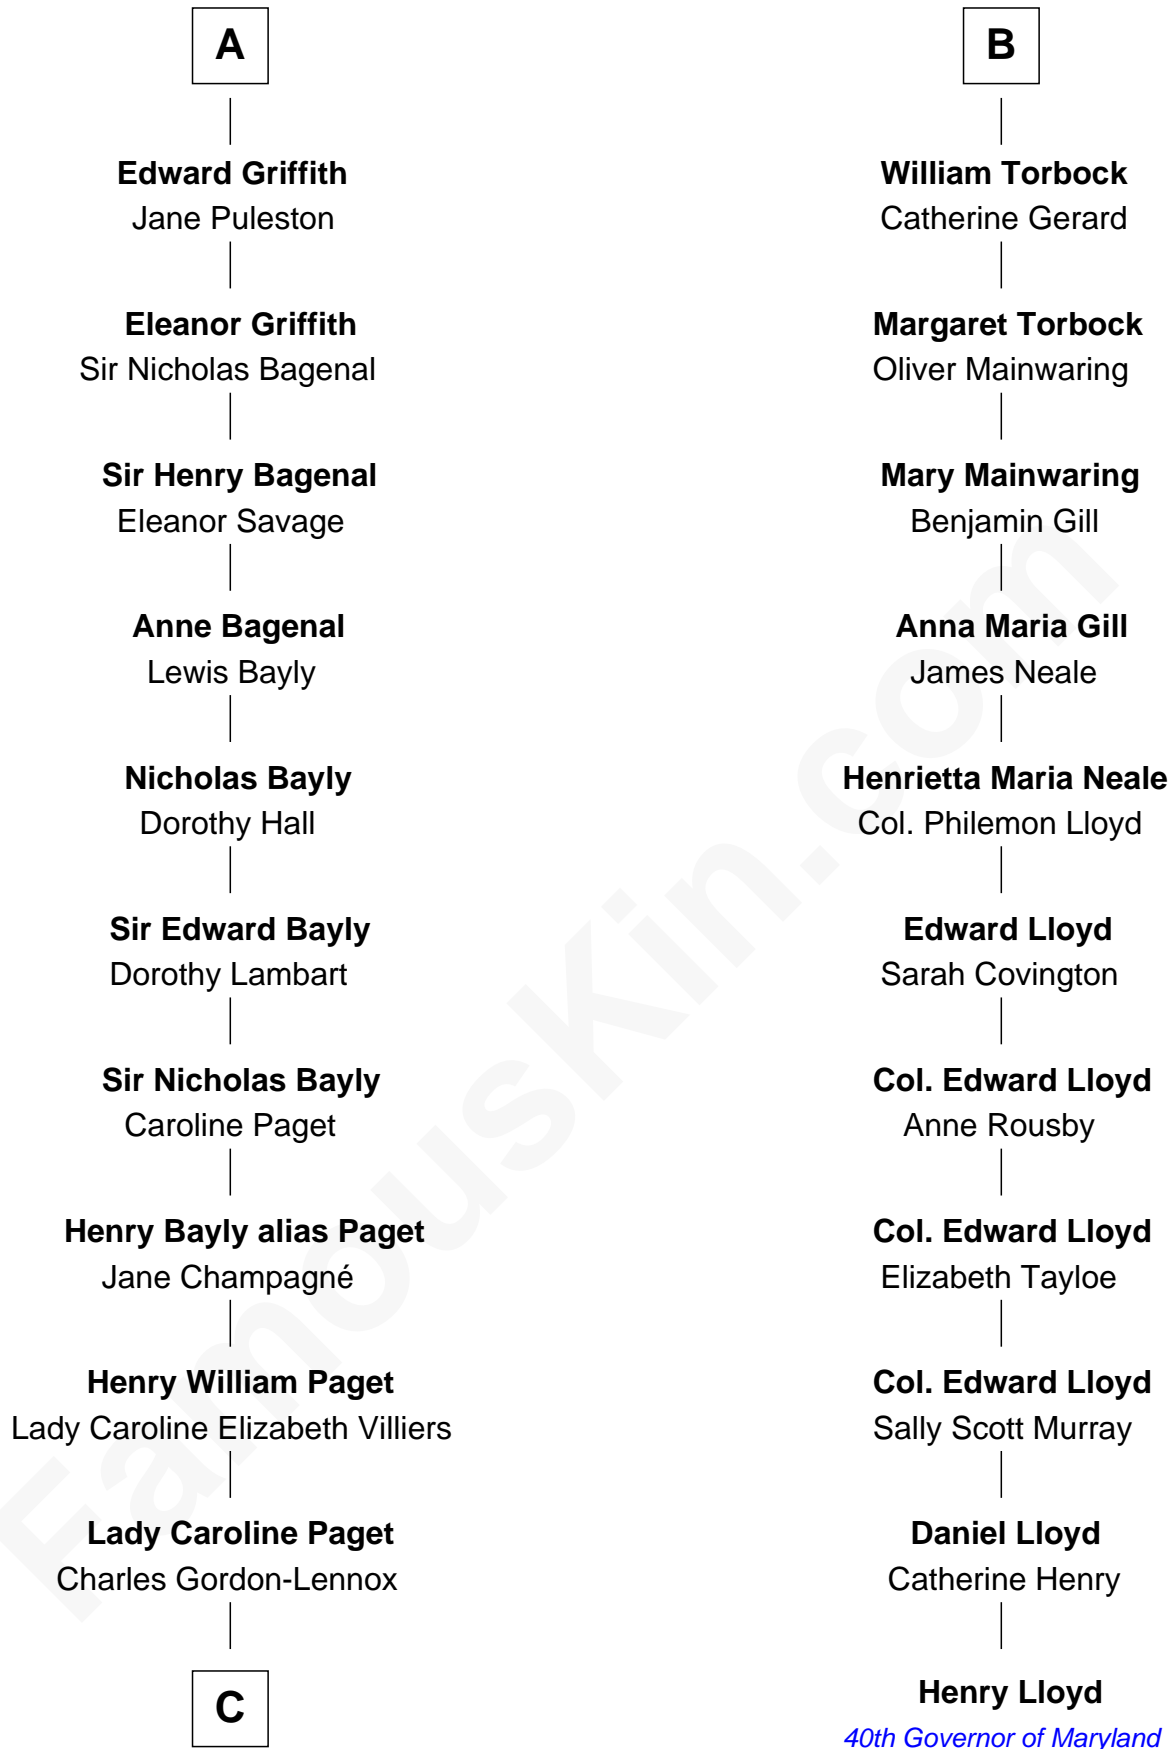

## Relationship Chart of

### Princess Diana

*Princess of Wales*

17th cousin 4 times removed of

**Henry Lloyd**  
*40th Governor of Maryland*

**C**

**Cecilia Catherine Gordon-Lennox**

Charles George Bingham

**Rosalind Cecilia Caroline Bingham**

James Albert Edward Hamilton

**Cynthia Elinor Beatrix Hamilton**

Albert Edward John Spencer

**Edward John Spencer**

Frances Ruth Burke Roche

**Princess Diana**

*Princess of Wales*

FamousKin.com