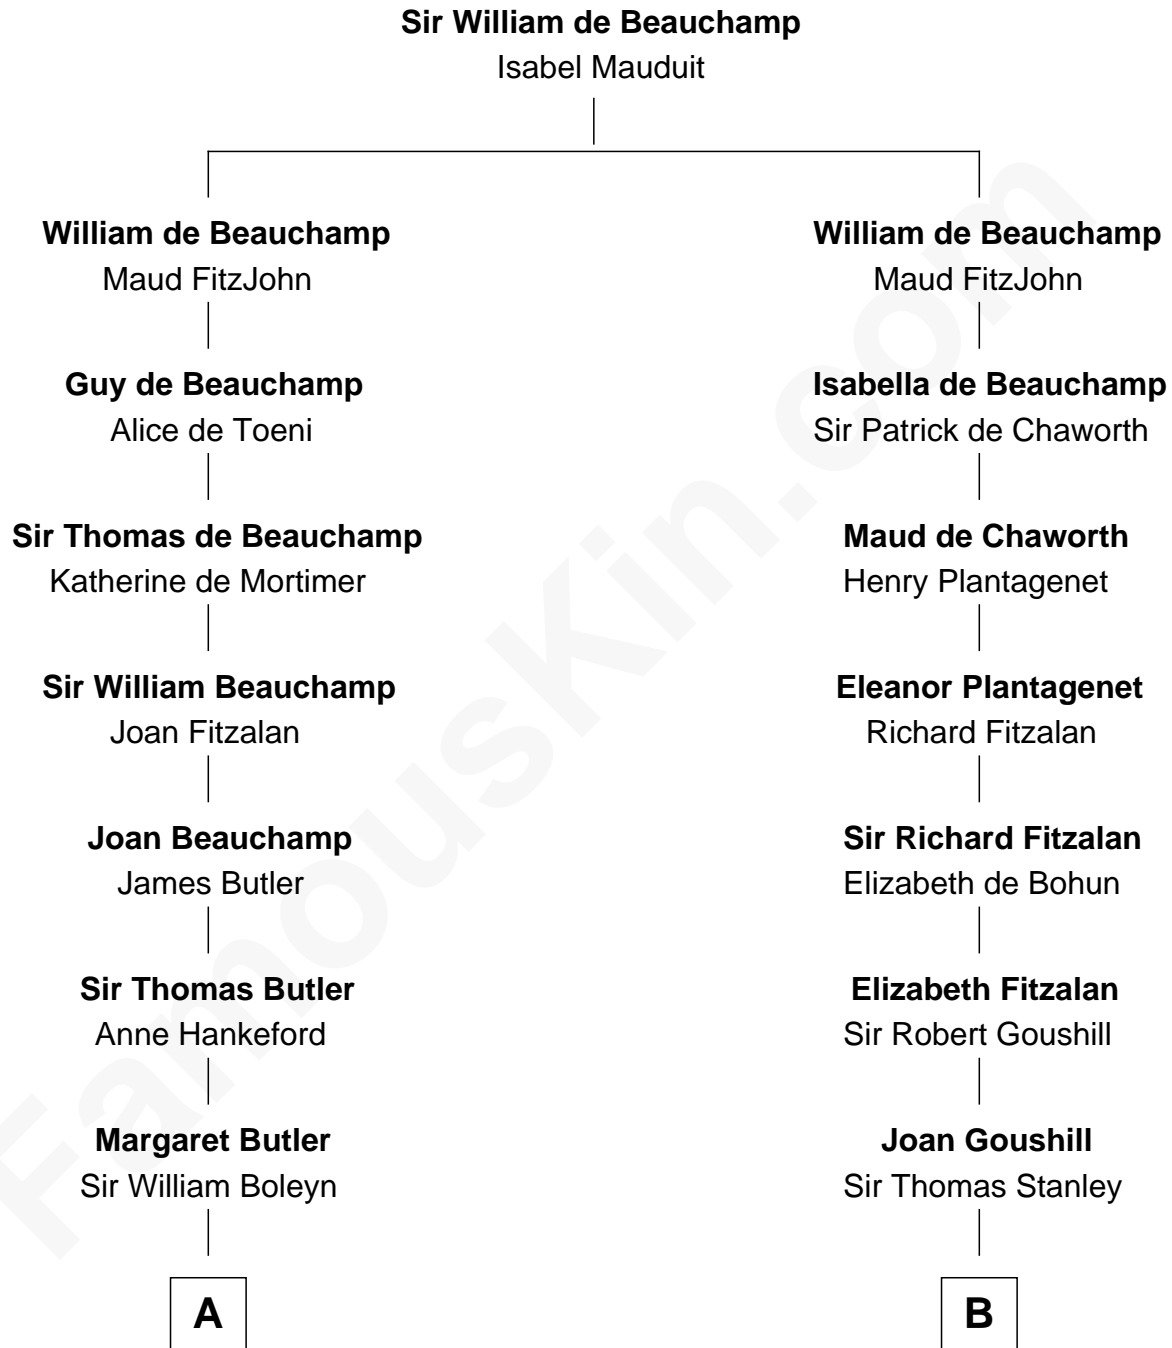

**FamousKin.com**  
**Relationship Chart of**  
**Princess Diana**  
*Princess of Wales*

20th cousin 1 time removed of  
**Henry Lloyd**  
*40th Governor of Maryland*

**C**

**Frederick Spencer**  
Adelaide Horatia Elizabeth Seymour

**Charles Robert Spencer**  
Margaret Baring

**Albert Edward John Spencer**  
Cynthia Elinor Beatrix Hamilton

**Edward John Spencer**  
Frances Ruth Burke Roche

**Princess Diana**  
*Princess of Wales*

**D**

**Col. Edward Lloyd**  
Elizabeth Tayloe

**Col. Edward Lloyd**  
Sally Scott Murray

**Daniel Lloyd**  
Catherine Henry

**Henry Lloyd**  
*40th Governor of Maryland*