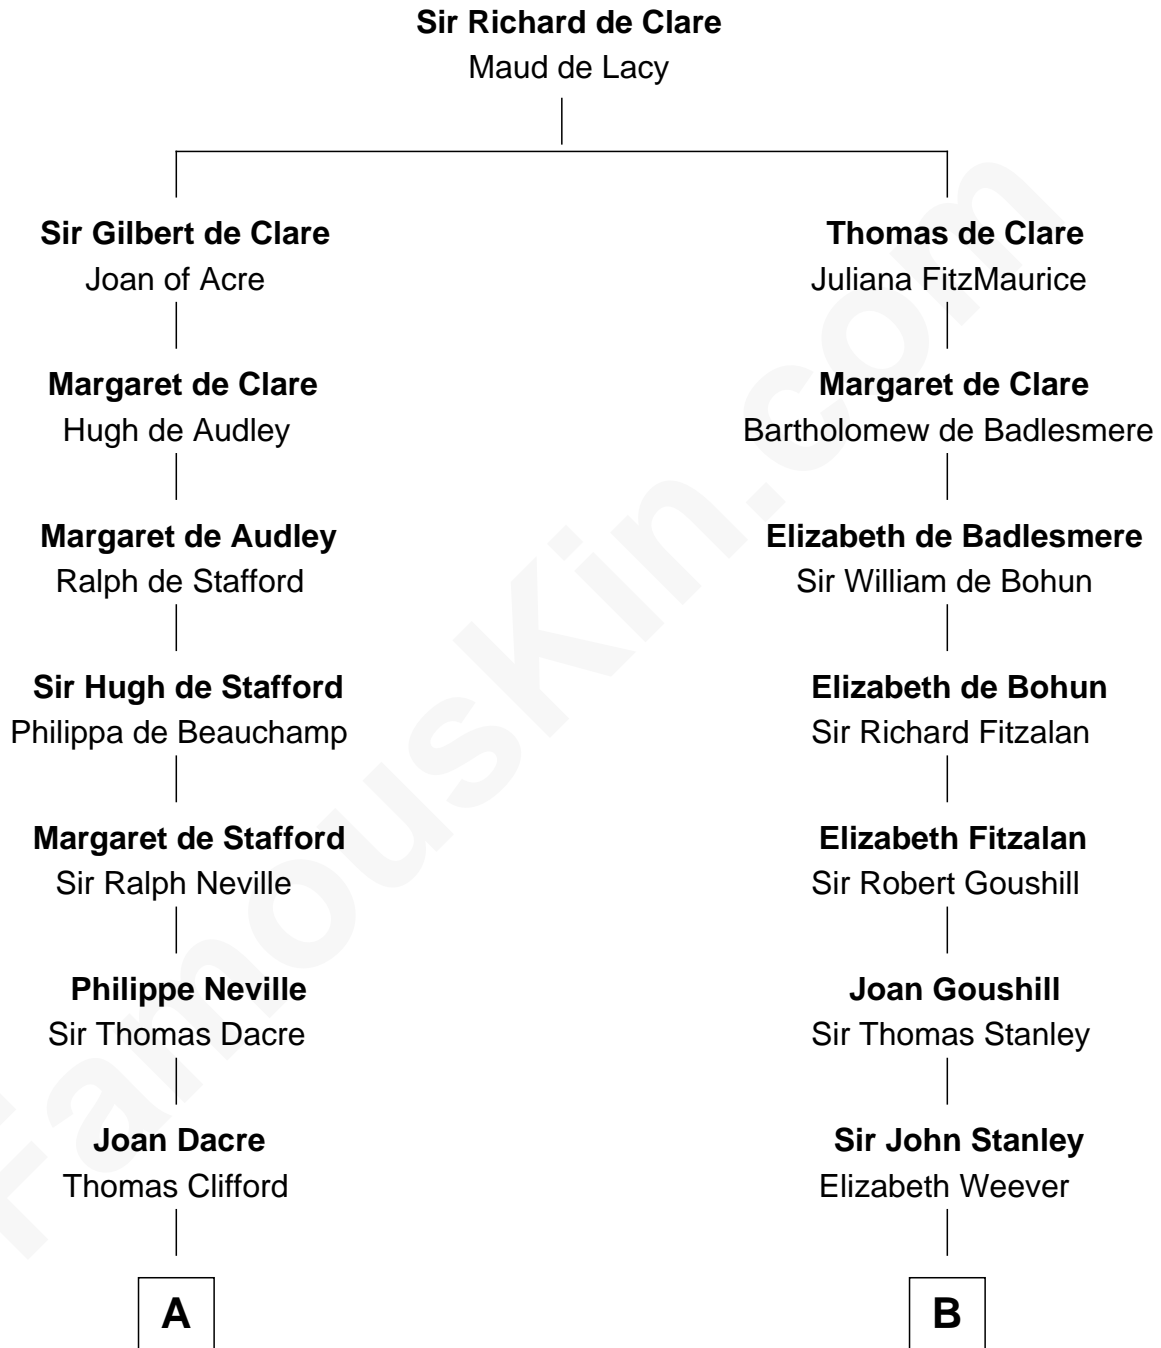

FamousKin.com Relationship Chart of

Princess Diana

Princess of Wales

17th cousin 4 times removed of

Charles Goldsborough

16th Governor of Maryland

C

Adelaide Horatia Elizabeth Seymour

Frederick Spencer

Charles Robert Spencer

Margaret Baring

Albert Edward John Spencer

Cynthia Elinor Beatrix Hamilton

Edward John Spencer

Frances Ruth Burke Roche

Princess Diana

Princess of Wales

FamousKin.com