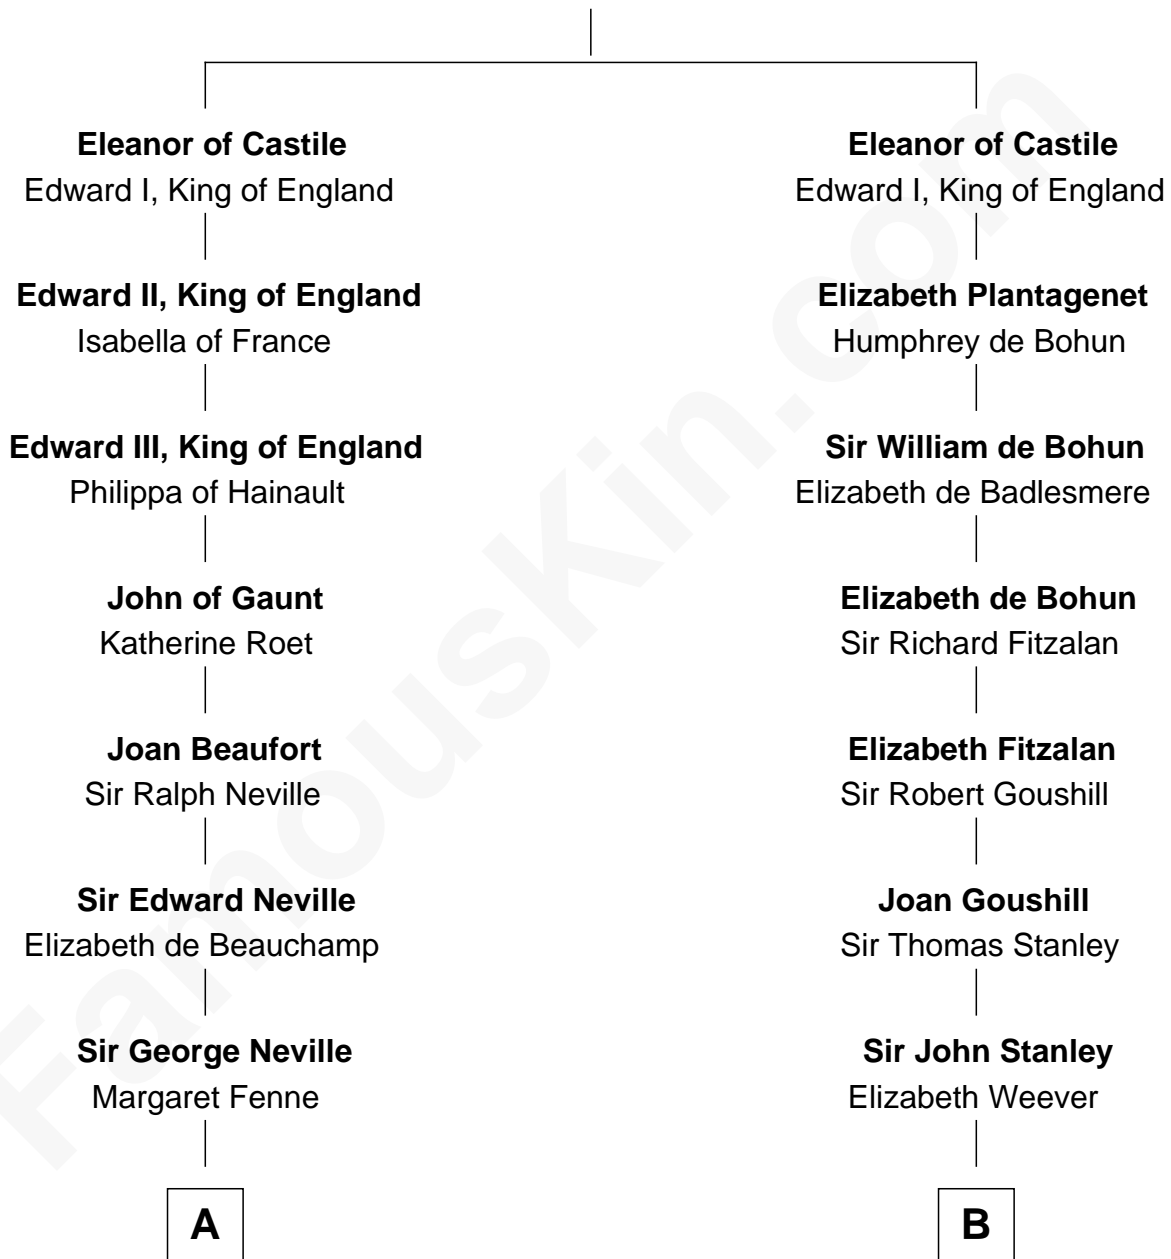

FamousKin.com

Relationship Chart of

Princess Diana

Princess of Wales

17th cousin 4 times removed of

Charles Goldsborough
16th Governor of Maryland

Ferdinand III, King of Castile
Joanna of Ponthieu

C

—
Frederick Spencer

Adelaide Horatia Elizabeth Seymour

—
Charles Robert Spencer

Margaret Baring

—
Albert Edward John Spencer

Cynthia Elinor Beatrix Hamilton

—
Edward John Spencer

Frances Ruth Burke Roche

—
Princess Diana

Princess of Wales

FamousKin.com