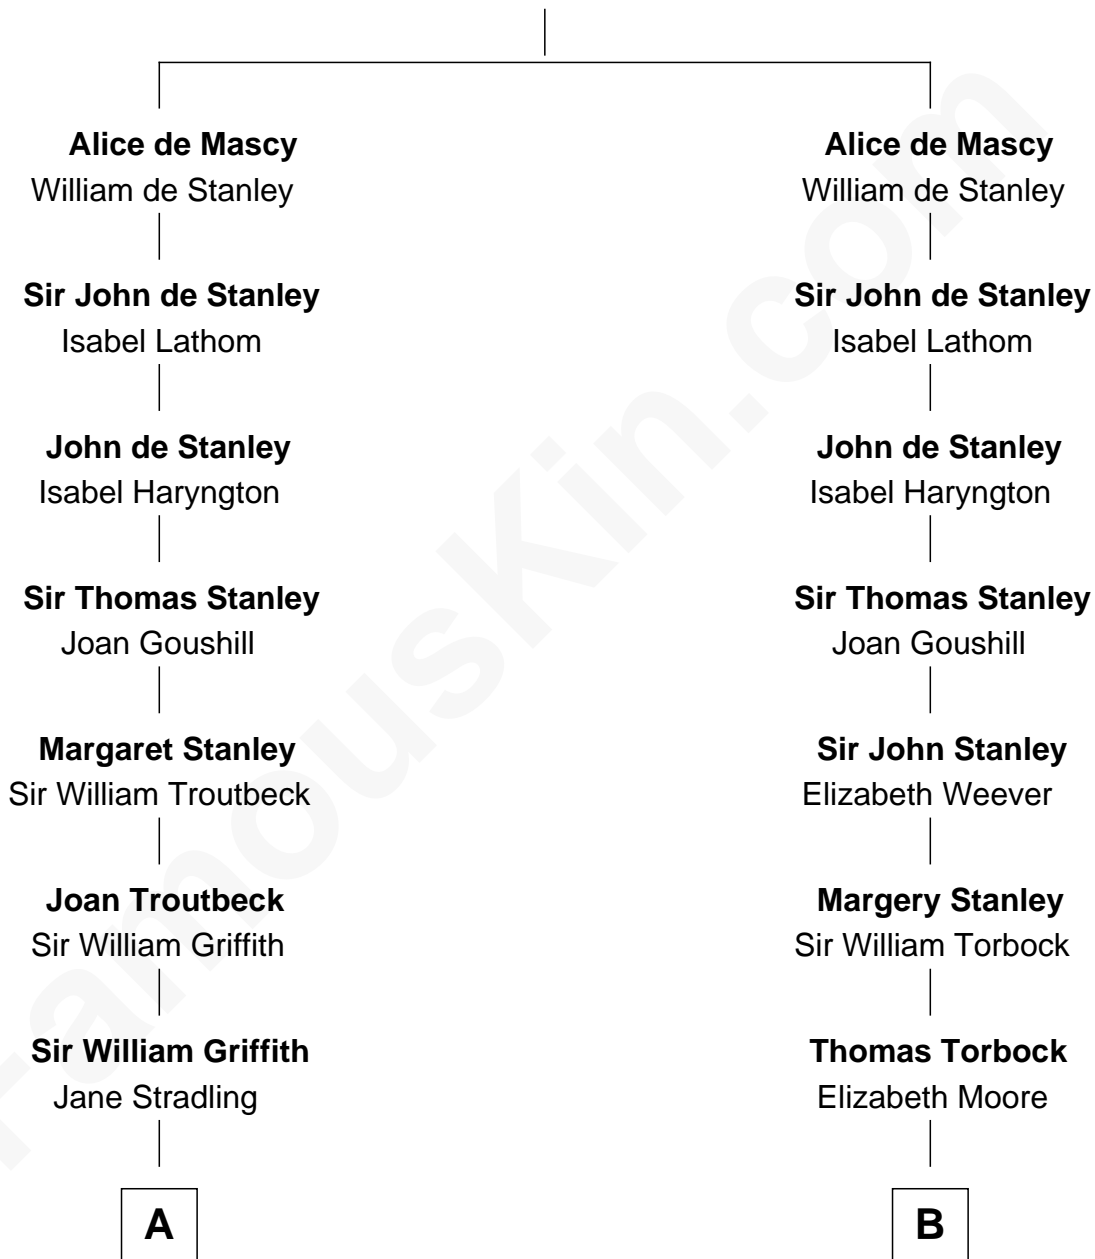

FamousKin.com

Relationship Chart of

Princess Diana

Princess of Wales

15th cousin 6 times removed of

Charles Goldsborough
16th Governor of Maryland

Hugh de Mascy

C

Cecilia Catherine Gordon-Lennox

Charles George Bingham

Rosalind Cecilia Caroline Bingham

James Albert Edward Hamilton

Cynthia Elinor Beatrix Hamilton

Albert Edward John Spencer

Edward John Spencer

Frances Ruth Burke Roche