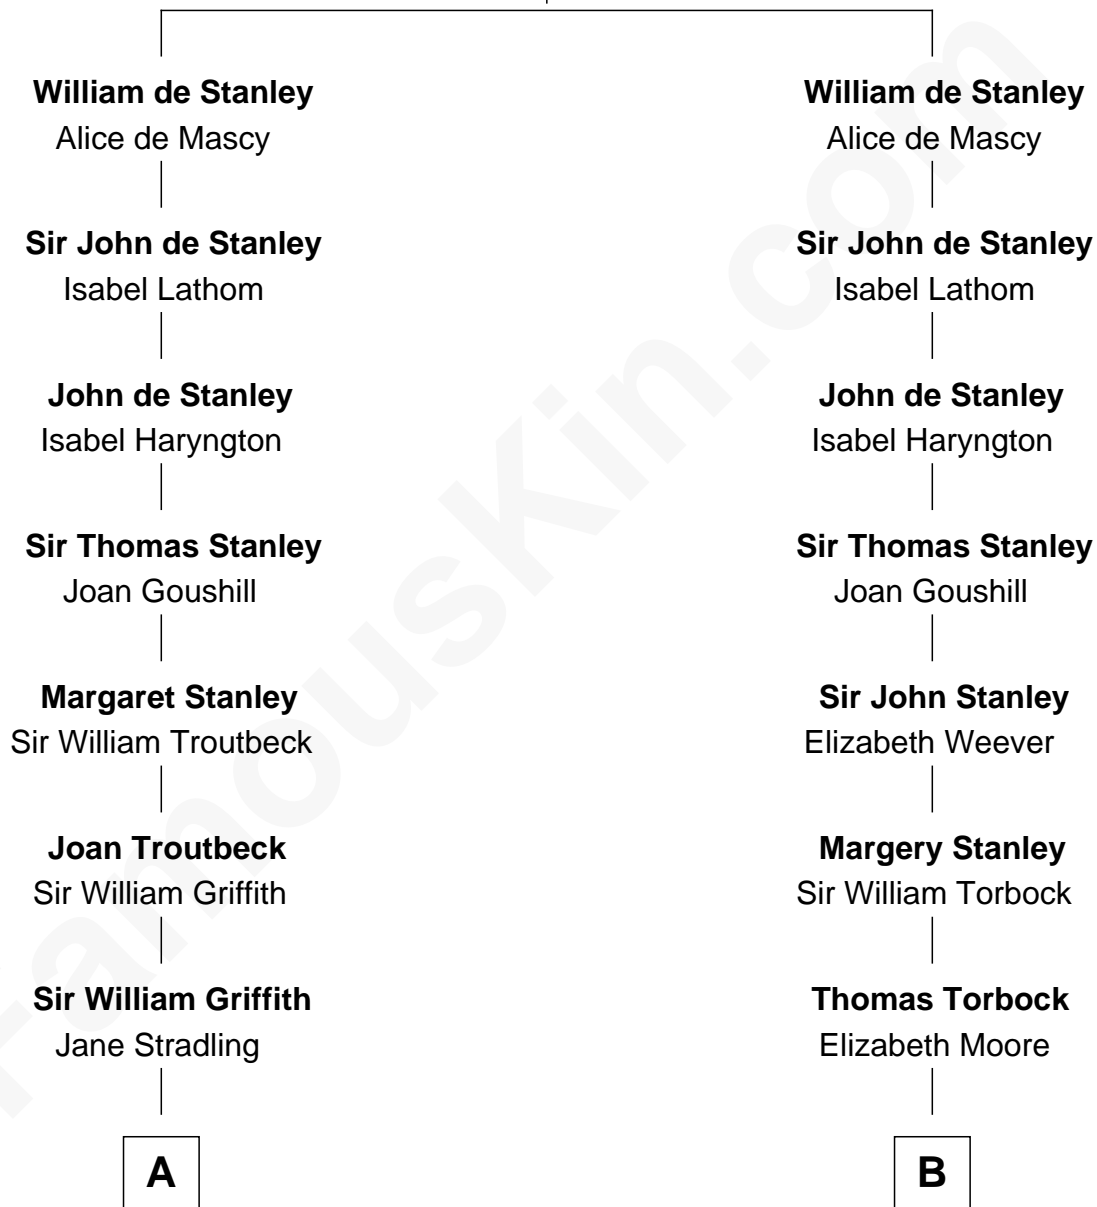

FamousKin.com

Relationship Chart of

Princess Diana

Princess of Wales

15th cousin 6 times removed of

Charles Goldsborough
16th Governor of Maryland

John de Stanley
Mabel Hawkset

C

Cecilia Catherine Gordon-Lennox

Charles George Bingham

Rosalind Cecilia Caroline Bingham

James Albert Edward Hamilton

Cynthia Elinor Beatrix Hamilton

Albert Edward John Spencer

Edward John Spencer

Frances Ruth Burke Roche