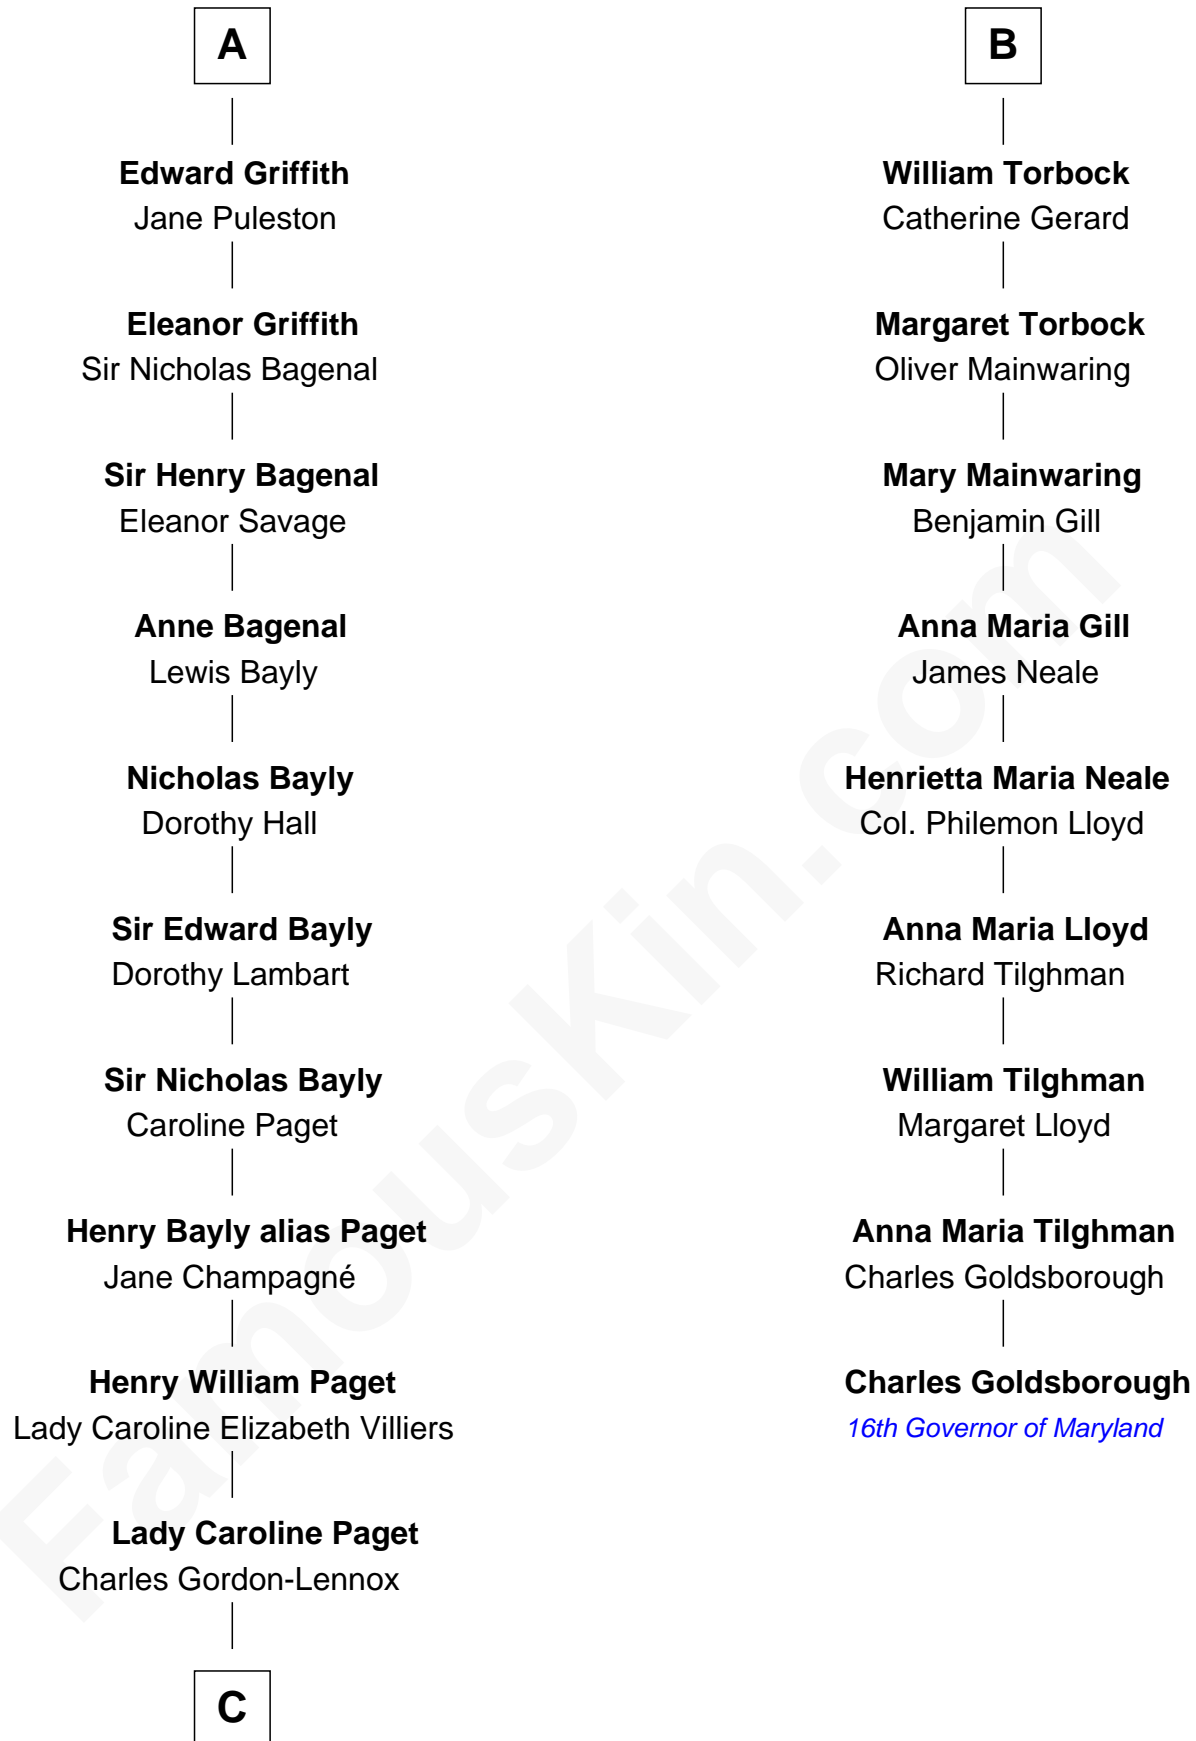

FamousKin.com

Relationship Chart of

Princess Diana

Princess of Wales

15th cousin 6 times removed of

Charles Goldsborough
16th Governor of Maryland

John de Stanley
Mabel Hawkset

C

Cecilia Catherine Gordon-Lennox

Charles George Bingham

Rosalind Cecilia Caroline Bingham

James Albert Edward Hamilton

Cynthia Elinor Beatrix Hamilton

Albert Edward John Spencer

Edward John Spencer

Frances Ruth Burke Roche