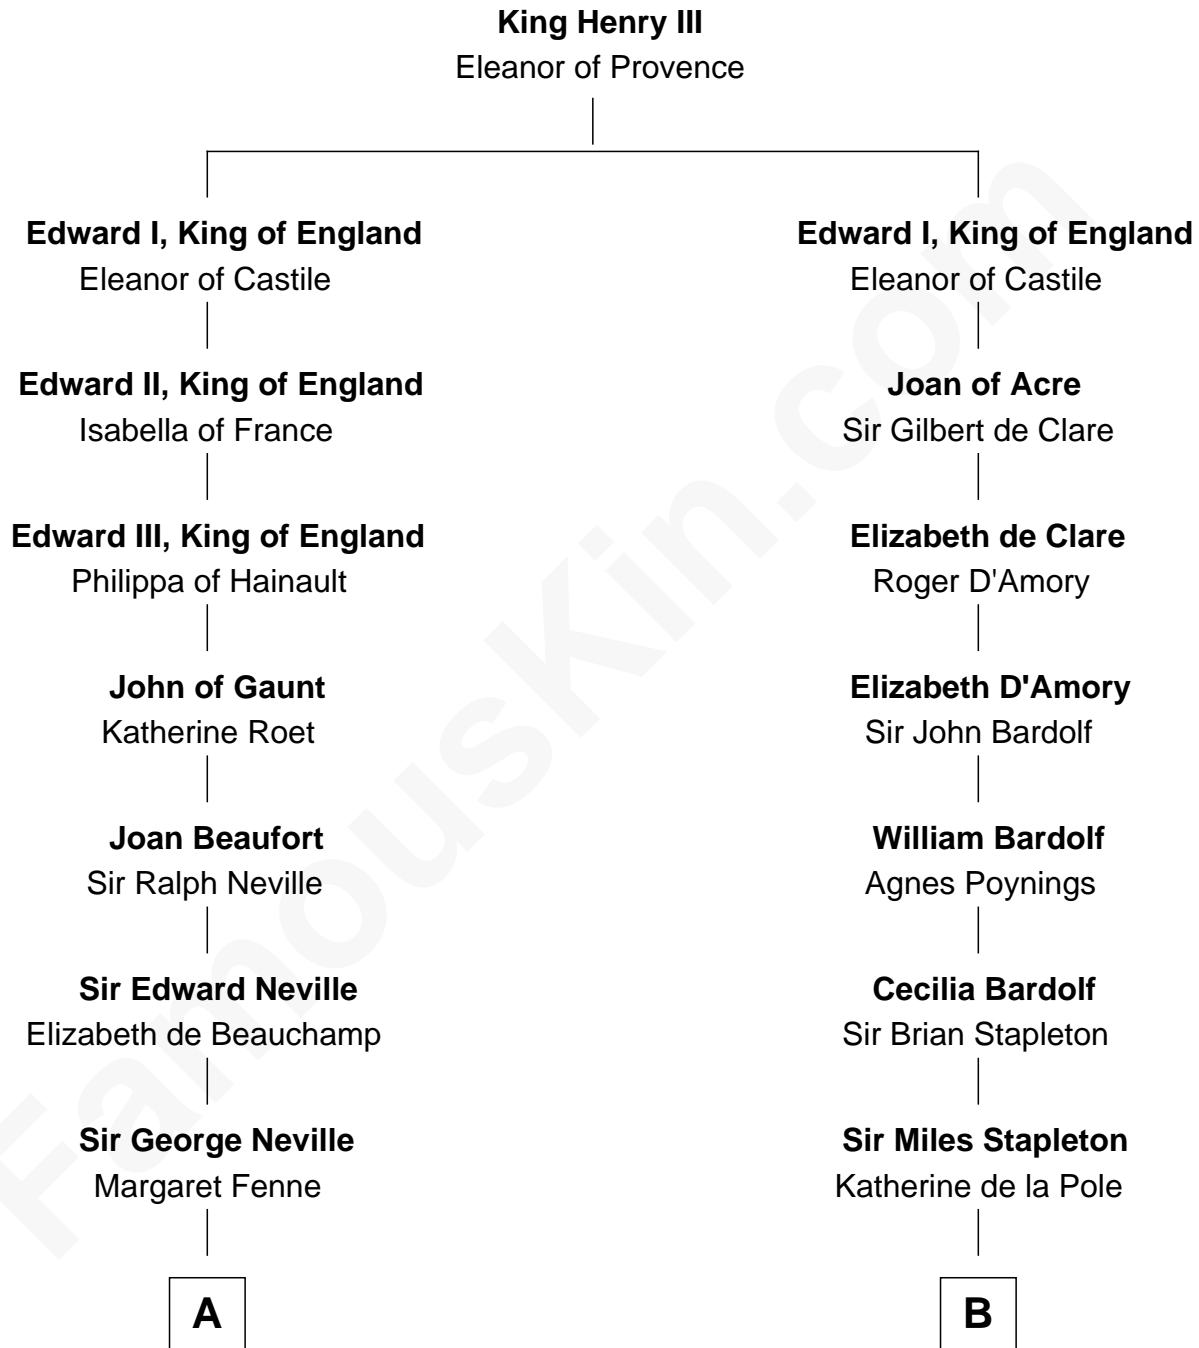

FamousKin.com

Relationship Chart of

Princess Diana

Princess of Wales

18th cousin 3 times removed of

Charles Carnan Ridgely
15th Governor of Maryland

C

Frederick Spencer
Adelaide Horatia Elizabeth Seymour

Charles Robert Spencer
Margaret Baring

Albert Edward John Spencer
Cynthia Elinor Beatrix Hamilton

Edward John Spencer
Frances Ruth Burke Roche

Princess Diana
Princess of Wales

D

Achsah Ridgely
Charles R. Carnan

Charles Carnan Ridgely
15th Governor of Maryland

FamousKin.com