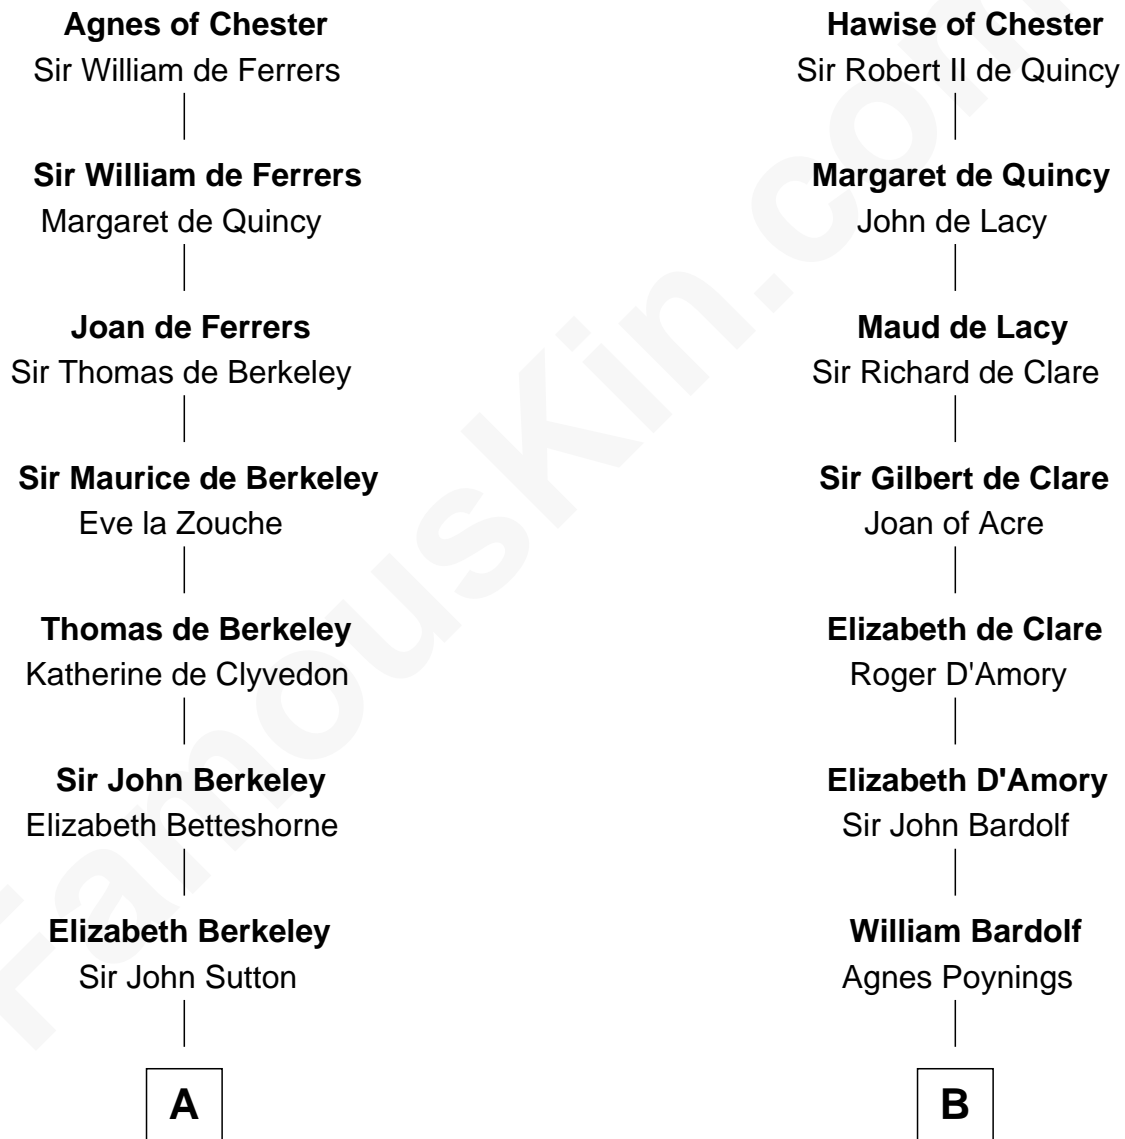

# FamousKin.com Relationship Chart of

**Princess Diana**

*Princess of Wales*

20th cousin 1 time removed of

**Charles Carnan Ridgely**

*15th Governor of Maryland*

**Hugh de Kevelioc**  
Bertrade de Montfort

**C**

**Adelaide Horatia Elizabeth Seymour**

Frederick Spencer

**Charles Robert Spencer**

Margaret Baring

**Albert Edward John Spencer**

Cynthia Elinor Beatrix Hamilton

**Edward John Spencer**

Frances Ruth Burke Roche

**Princess Diana**

*Princess of Wales*

**D**

**John Howard**

Mary Warfield

**Rachel Howard**

Col. Charles Ridgely

**Achsah Ridgely**

Charles R. Carnan

**Charles Carnan Ridgely**

*15th Governor of Maryland*