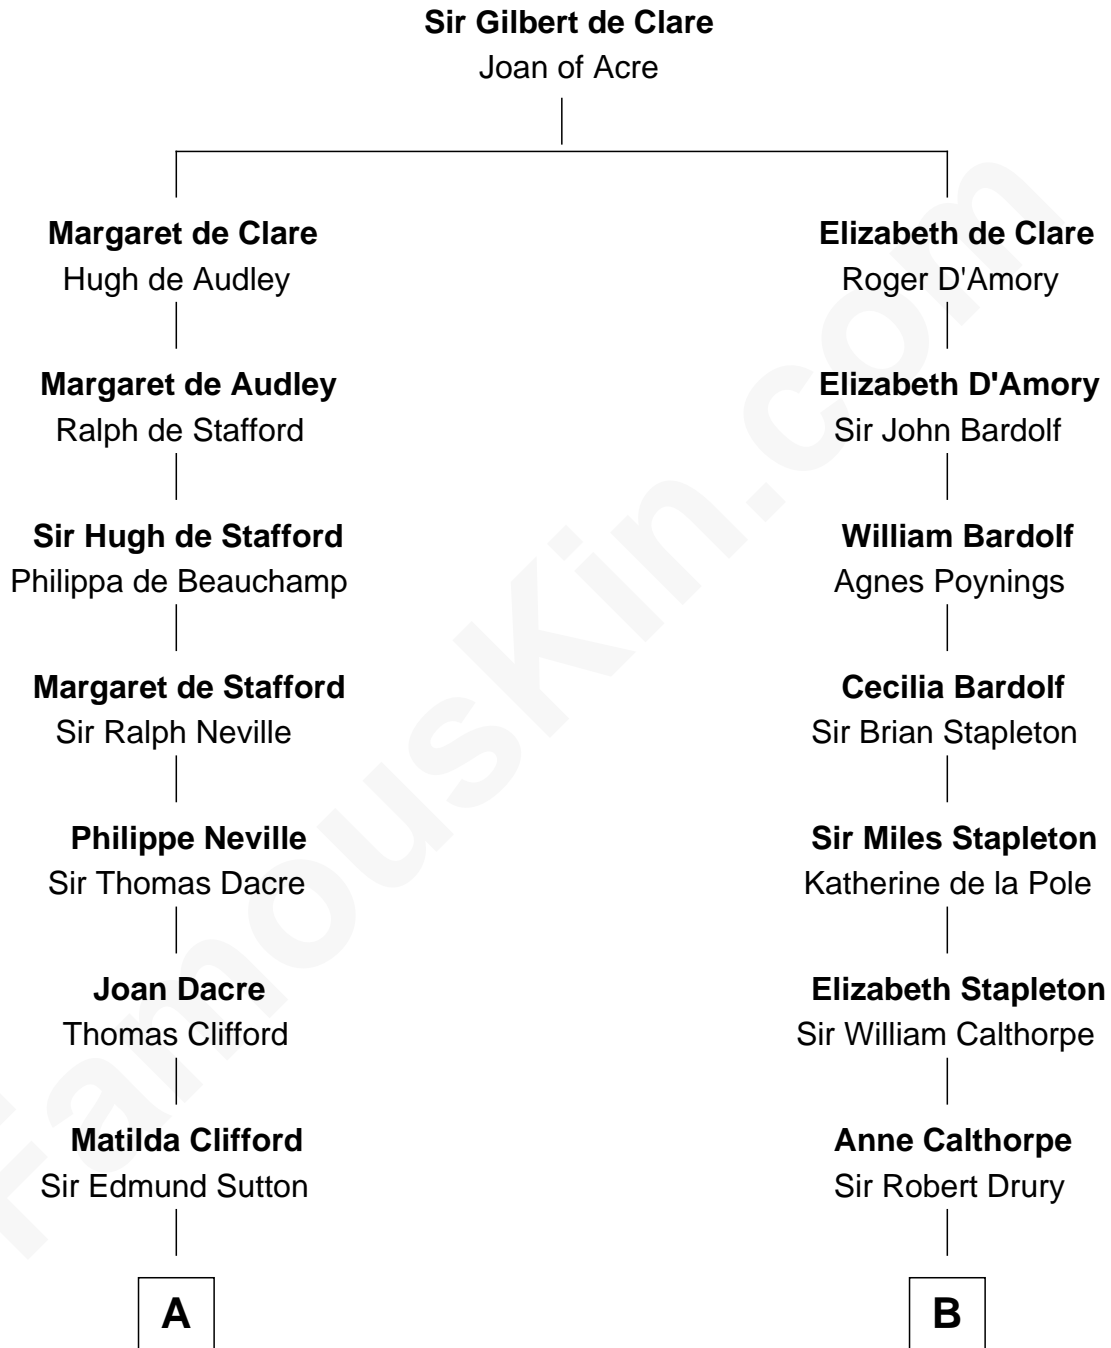

## Relationship Chart of

### Princess Diana

*Princess of Wales*

16th cousin 4 times removed of

**Charles Carnan Ridgely**  
*15th Governor of Maryland*

**C**

—  
**Charles Robert Spencer**

Margaret Baring

—  
**Albert Edward John Spencer**