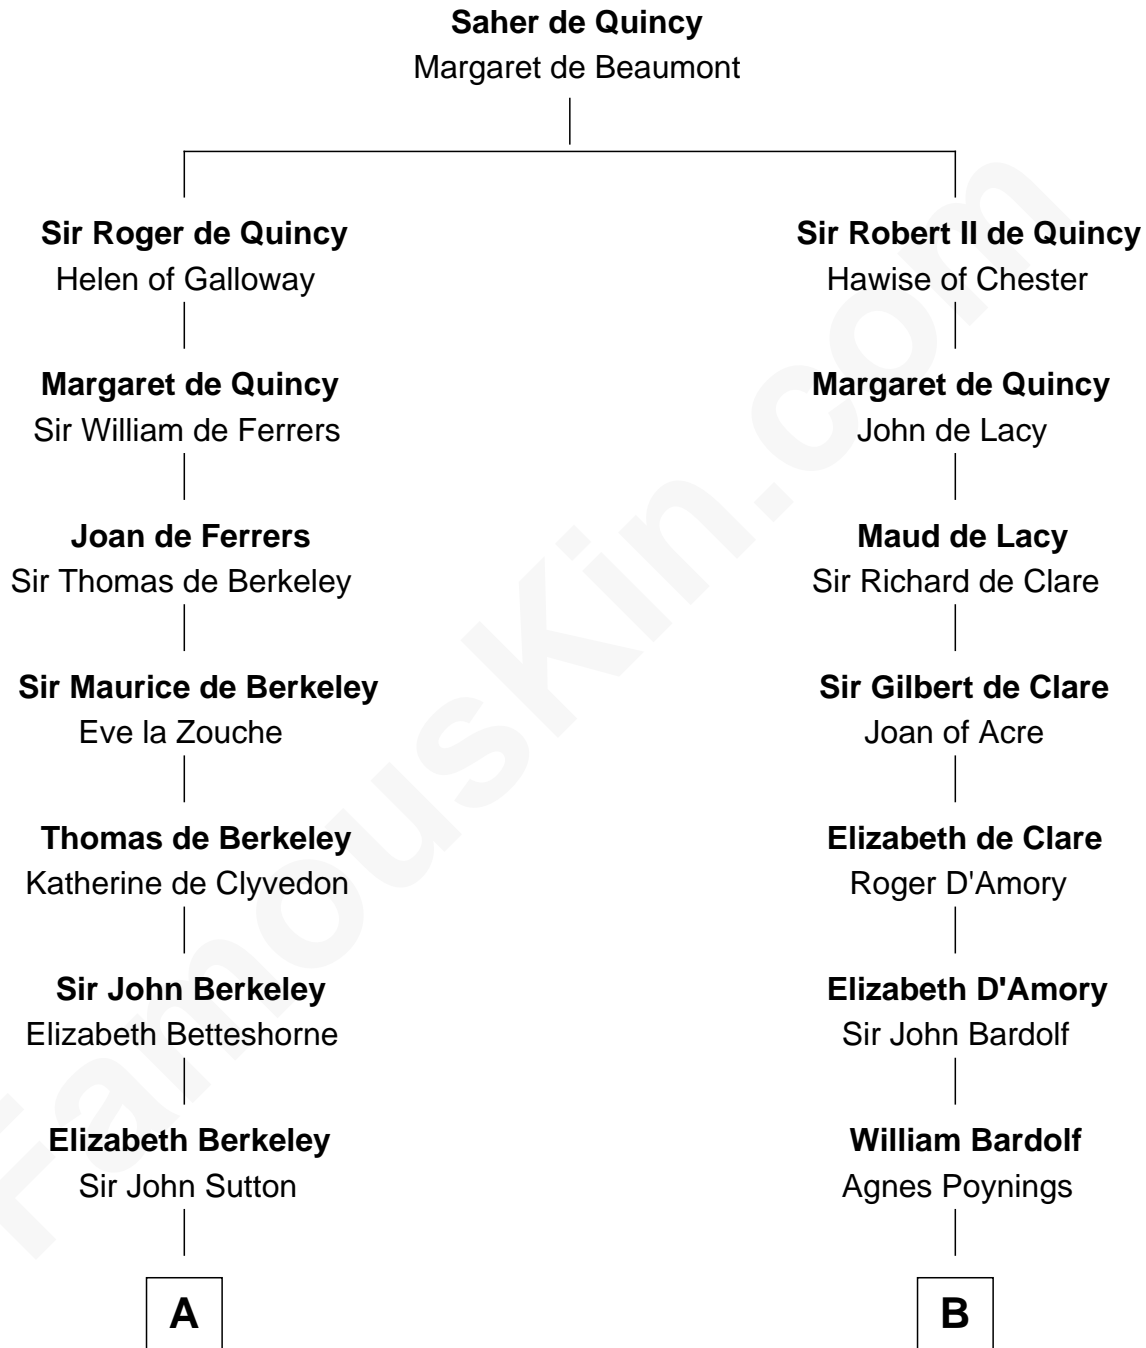

FamousKin.com
Relationship Chart of
Princess Diana
Princess of Wales

20th cousin 1 time removed of
Charles Carnan Ridgely
15th Governor of Maryland

C

Adelaide Horatia Elizabeth Seymour

Frederick Spencer

Charles Robert Spencer

Margaret Baring

Albert Edward John Spencer

Cynthia Elinor Beatrix Hamilton

Edward John Spencer

Frances Ruth Burke Roche

Princess Diana

Princess of Wales

D

John Howard

Mary Warfield

Rachel Howard

Col. Charles Ridgely

Achsah Ridgely

Charles R. Carnan

Charles Carnan Ridgely

15th Governor of Maryland