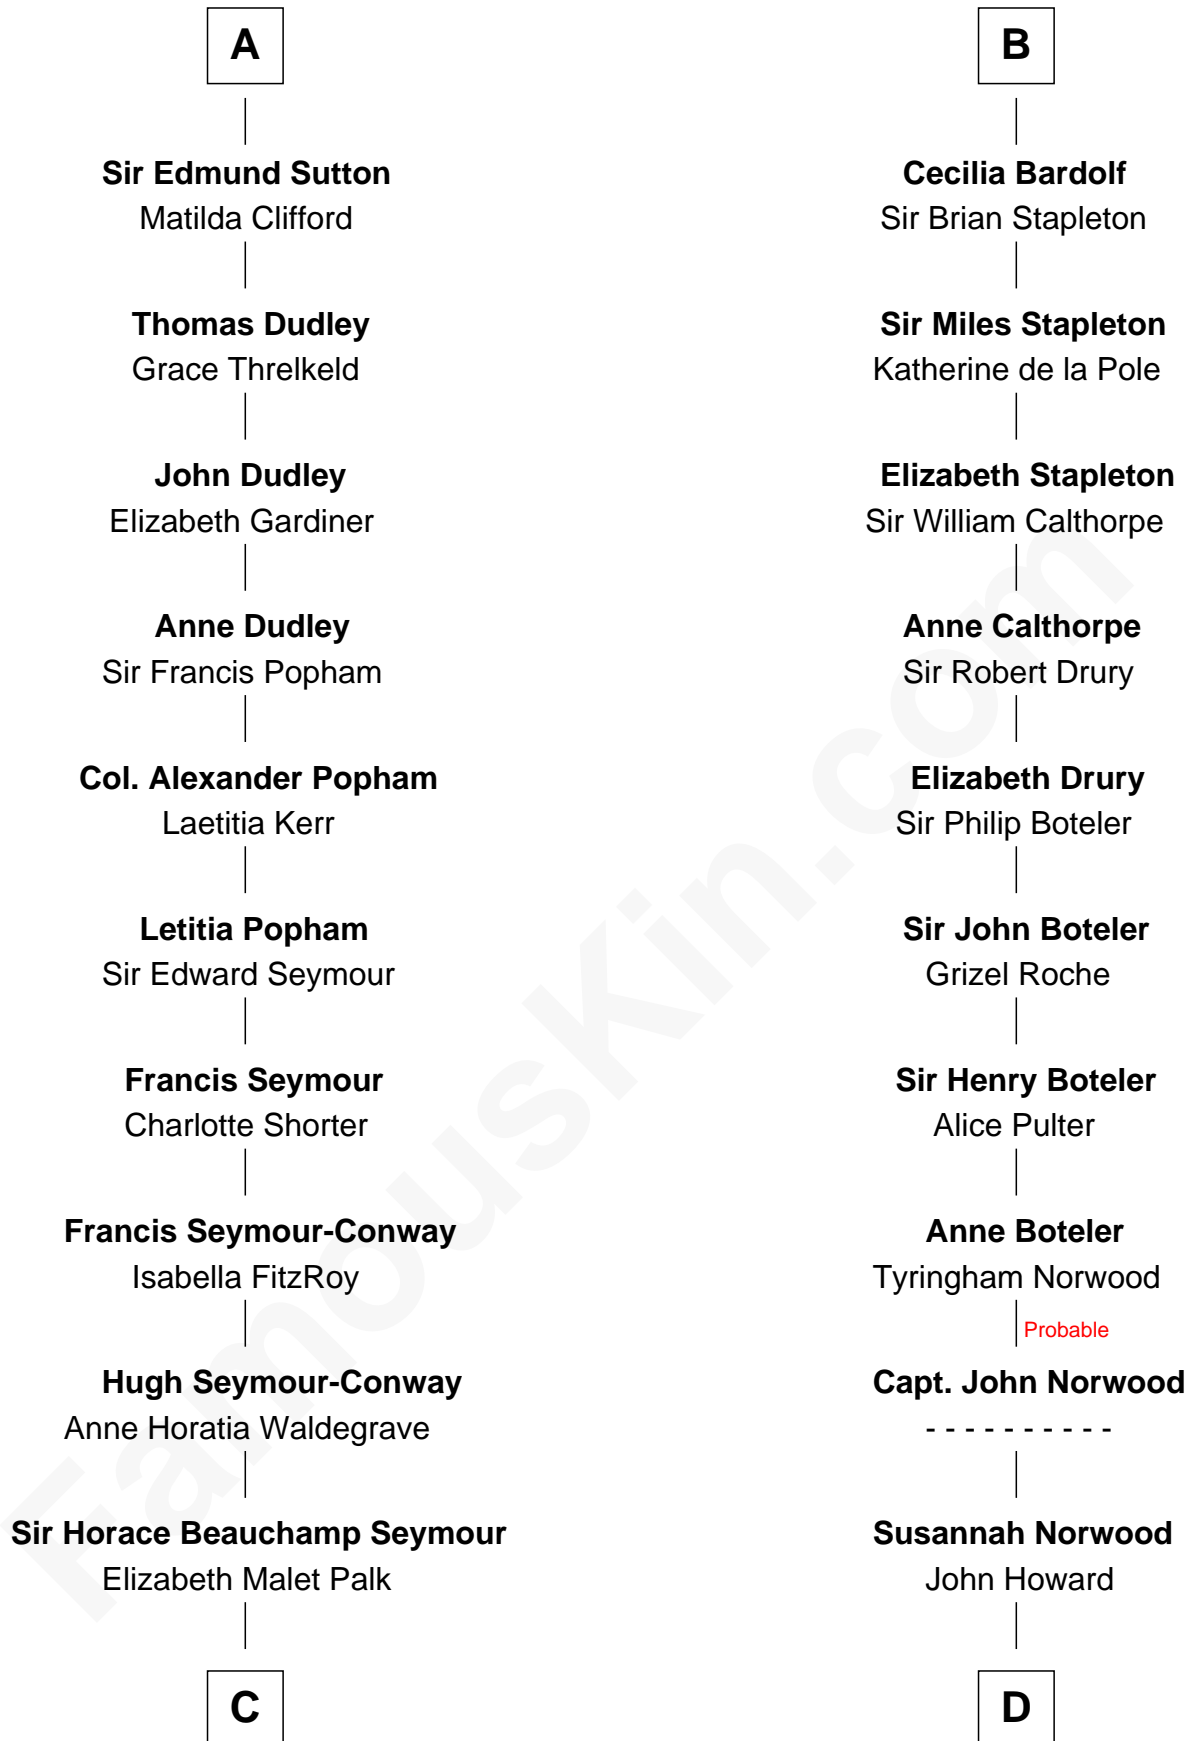

FamousKin.com
Relationship Chart of
Princess Diana
Princess of Wales

20th cousin 1 time removed of
Charles Carnan Ridgely
15th Governor of Maryland

C

Adelaide Horatia Elizabeth Seymour

Frederick Spencer

Charles Robert Spencer

Margaret Baring

Albert Edward John Spencer

Cynthia Elinor Beatrix Hamilton

Edward John Spencer

Frances Ruth Burke Roche

Princess Diana

Princess of Wales

D