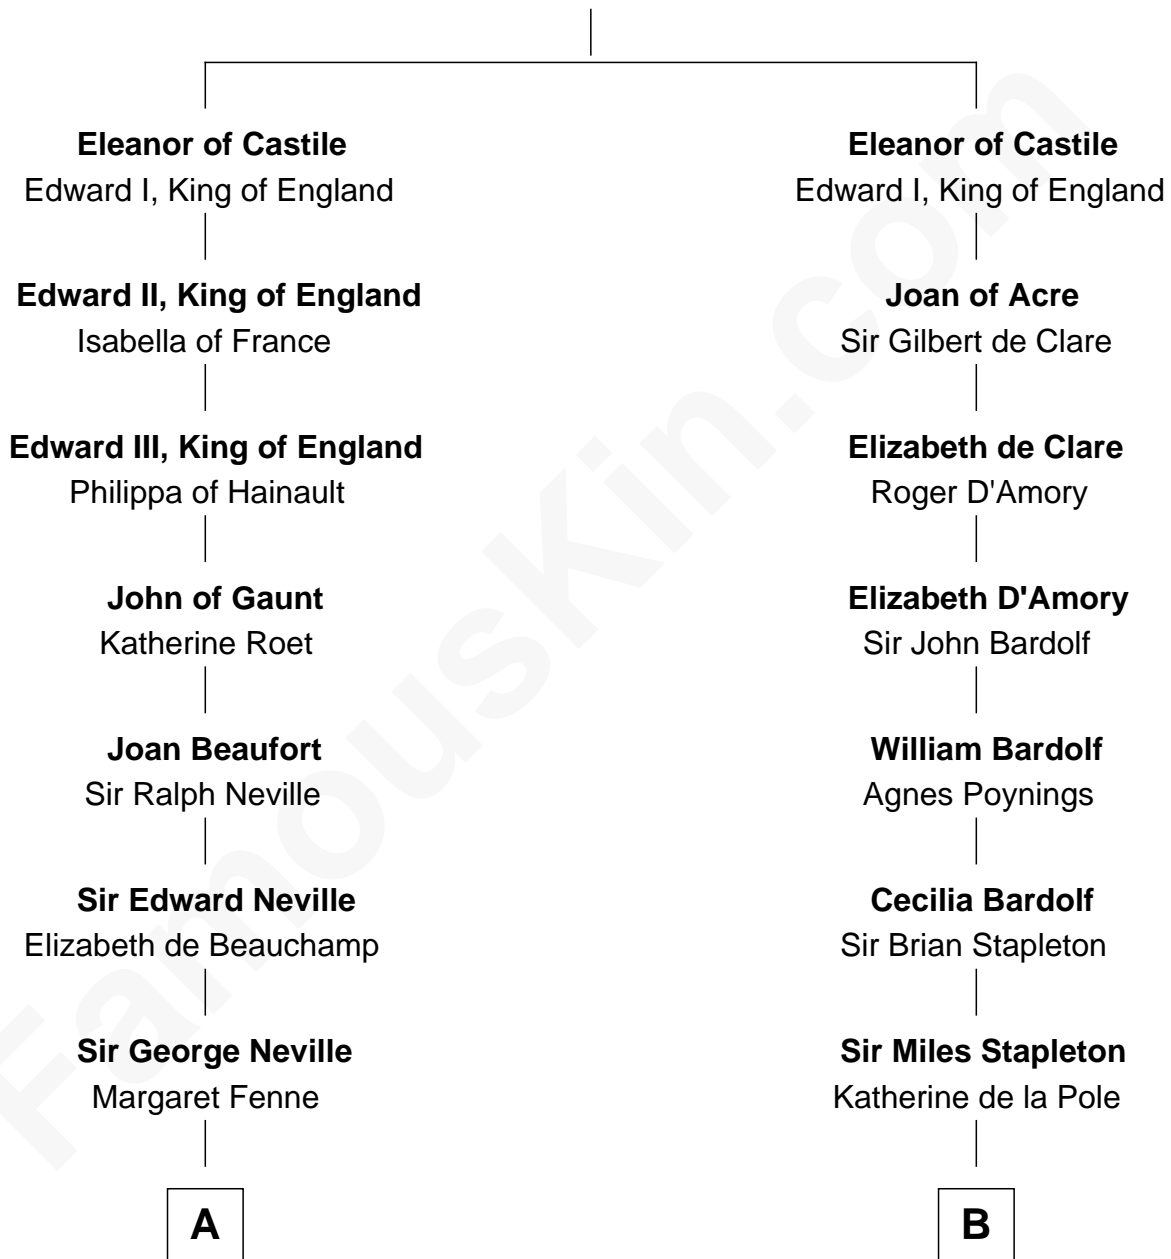

FamousKin.com

Relationship Chart of

Princess Diana

Princess of Wales

18th cousin 3 times removed of

Charles Carnan Ridgely
15th Governor of Maryland

Ferdinand III, King of Castile
Joanna of Ponthieu

C

Frederick Spencer

Adelaide Horatia Elizabeth Seymour

Charles Robert Spencer

Margaret Baring

Albert Edward John Spencer

Cynthia Elinor Beatrix Hamilton

Edward John Spencer

Frances Ruth Burke Roche

Princess Diana

Princess of Wales

D

Achsah Ridgely

Charles R. Carnan

Charles Carnan Ridgely

15th Governor of Maryland

FamousKin.com