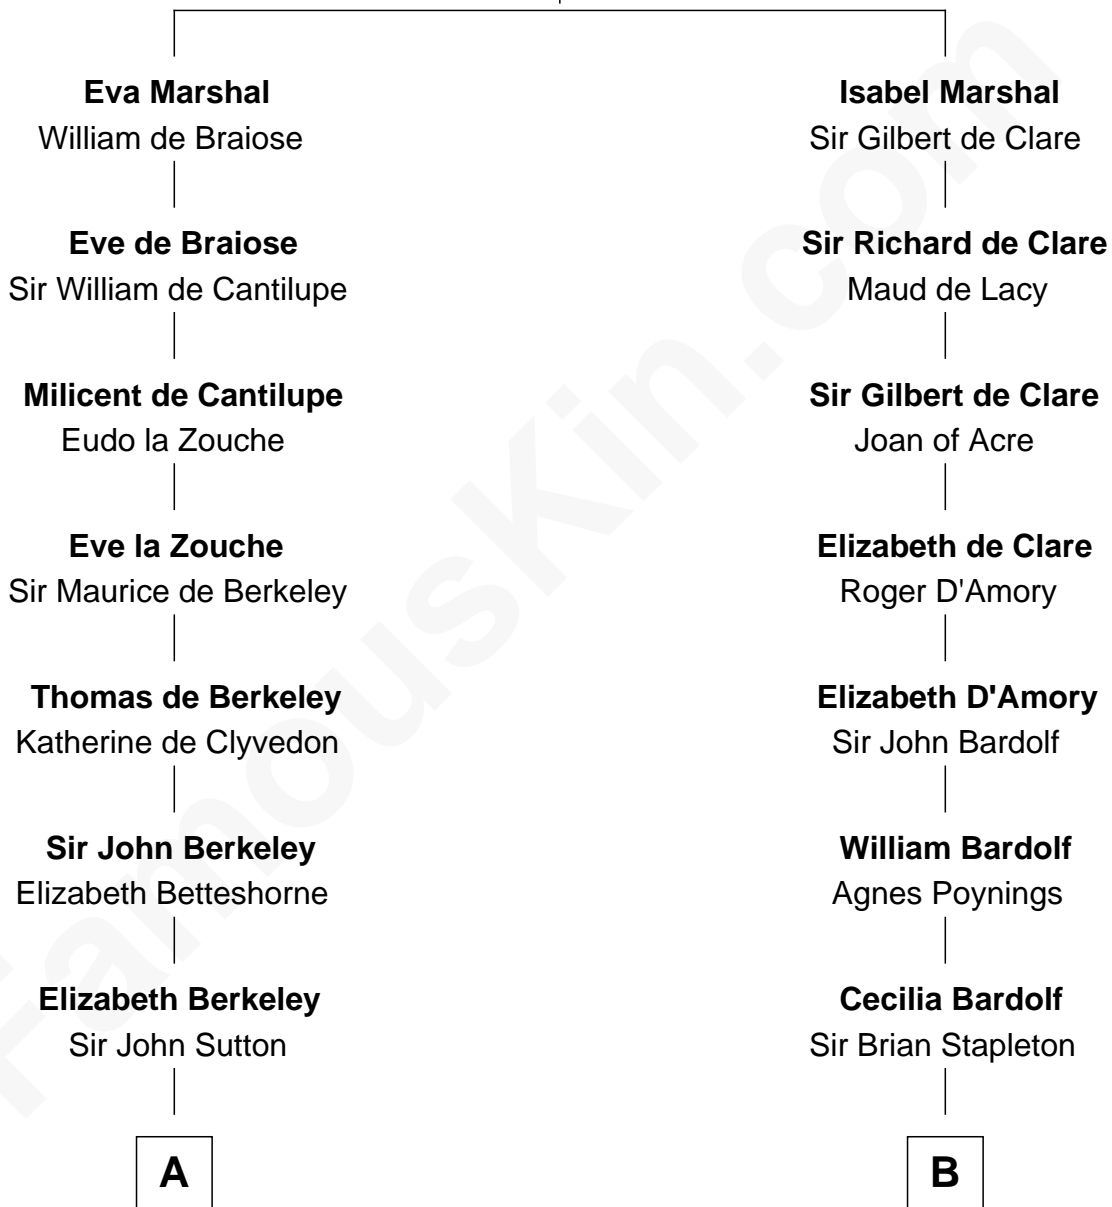

FamousKin.com
Relationship Chart of
Princess Diana
Princess of Wales

19th cousin 2 times removed of
Charles Carnan Ridgely
15th Governor of Maryland

Sir William Marshal
 Isabel de Clare

C

Adelaide Horatia Elizabeth Seymour

Frederick Spencer

Charles Robert Spencer

Margaret Baring

Albert Edward John Spencer

Cynthia Elinor Beatrix Hamilton

Edward John Spencer

Frances Ruth Burke Roche

Princess Diana

Princess of Wales

D

Rachel Howard

Col. Charles Ridgely

Achsah Ridgely

Charles R. Carnan

Charles Carnan Ridgely

15th Governor of Maryland