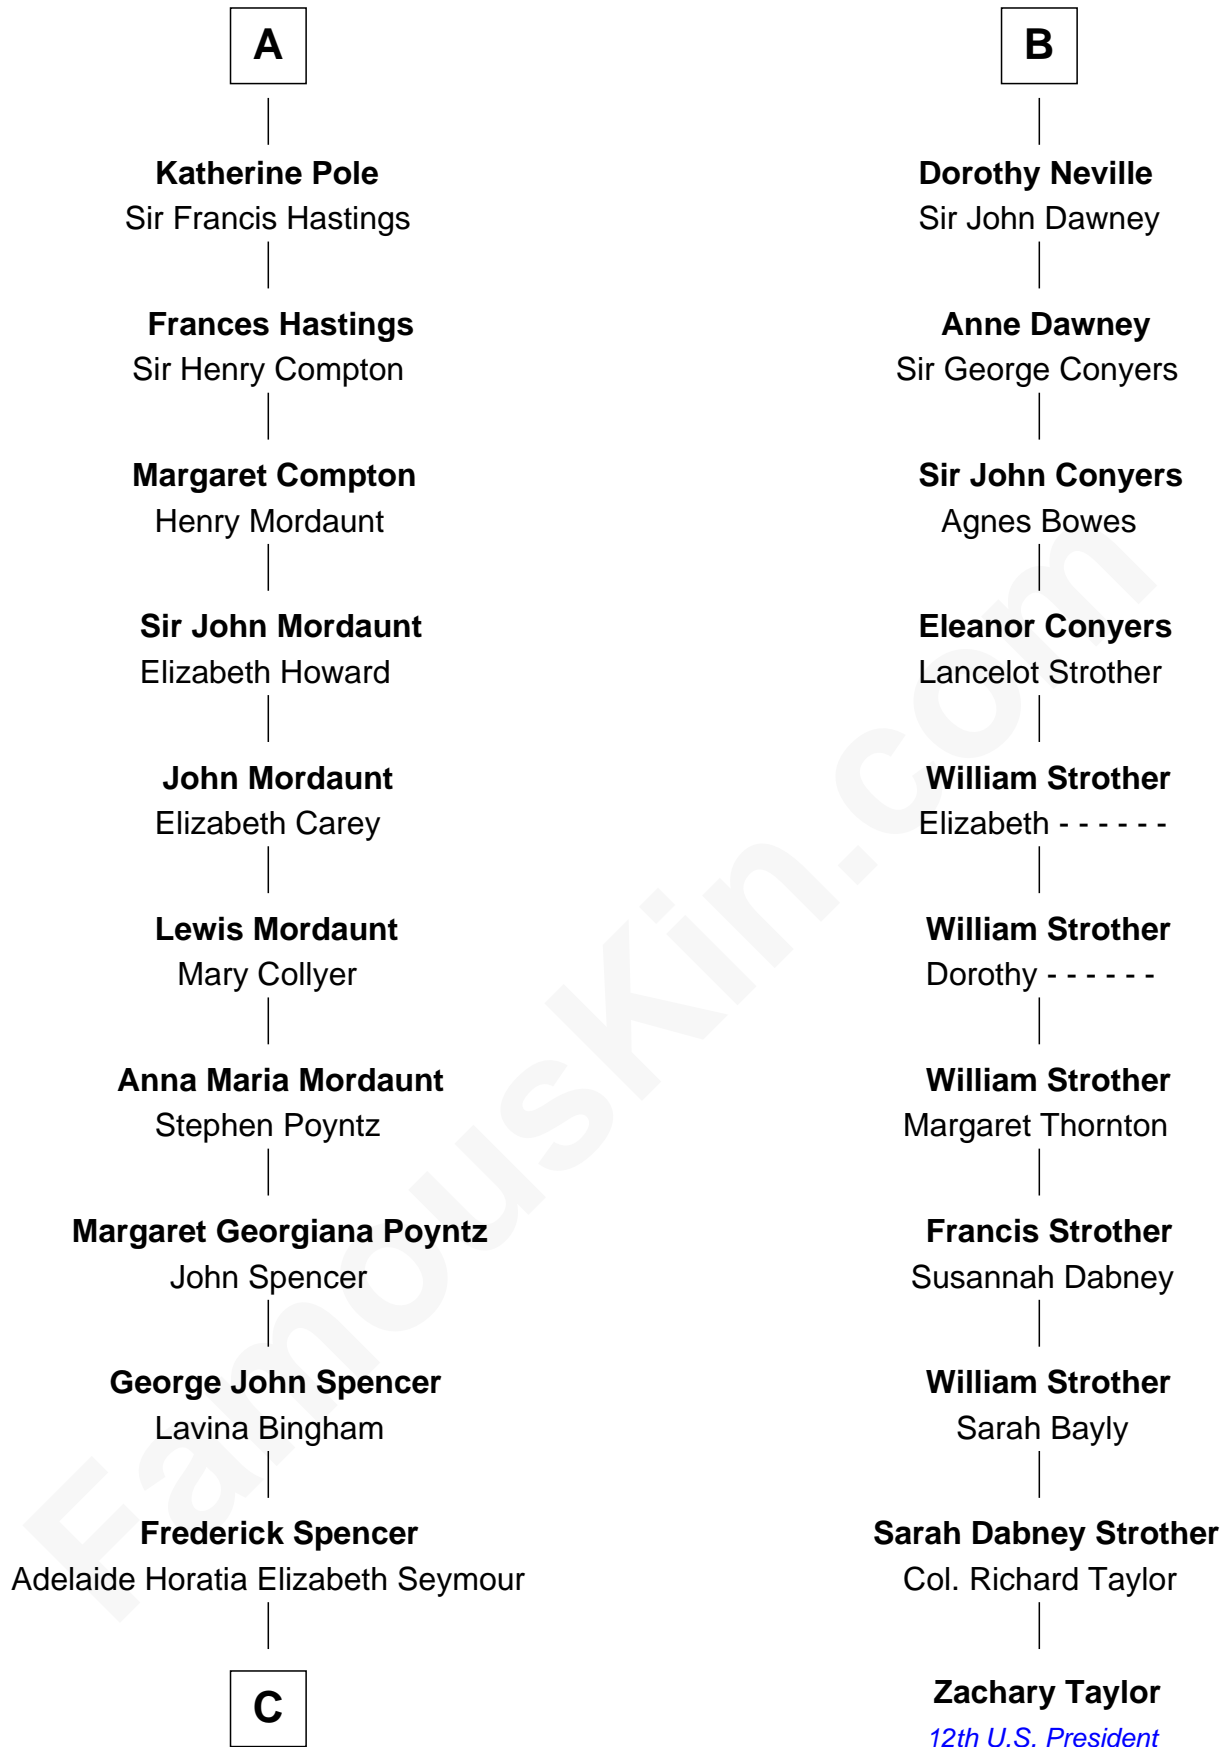

FamousKin.com Relationship Chart of

Princess Diana

Princess of Wales

17th cousin 3 times removed of

Zachary Taylor

12th U.S. President

Robert de Neville

Mary FitzRanulph

Elizabeth Beauchamp

Sir Henry Neville

Joan Bouchier

Sir Richard Neville

Anne Stafford

B

C

—
Charles Robert Spencer