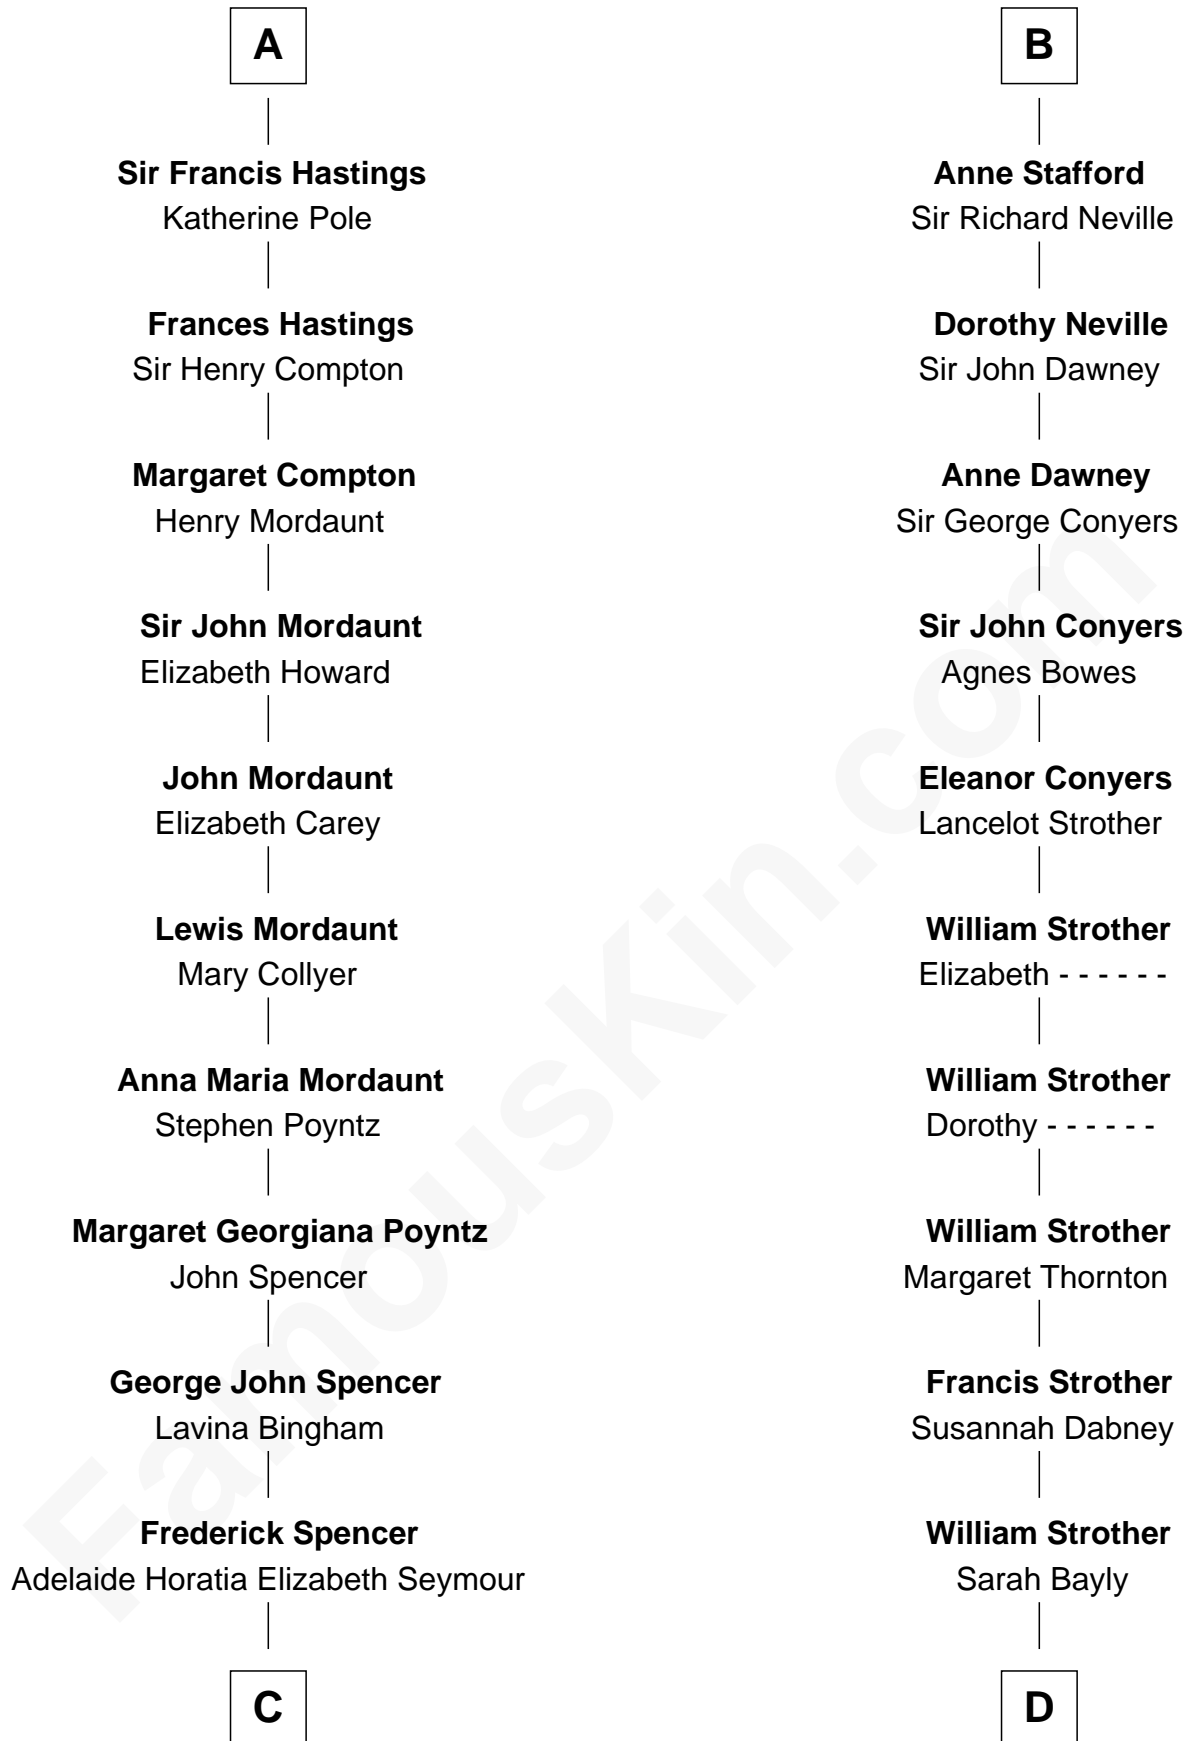

FamousKin.com Relationship Chart of

Princess Diana

Princess of Wales

18th cousin 2 times removed of

Zachary Taylor

12th U.S. President

John de Botetourte

Maud FitzThomas

Sir William Hastings

Katherine Neville

Sir Edward Hastings

Mary Hungerford

Sir George Hastings

Anne Stafford

A

Ada de Botetourte

Sir John de St. Philibert

Maud de St. Philibert

Sir Warin Trussell

Maud Trussell

Sir John de Hastang

Maud de Hastang

Ralph Stafford

Sir Humphrey Stafford

Elizabeth Burdet

Sir Humphrey Stafford

Eleanor Aylesbury

Humphrey Stafford

Katherine Fray

B

FamousKin.com