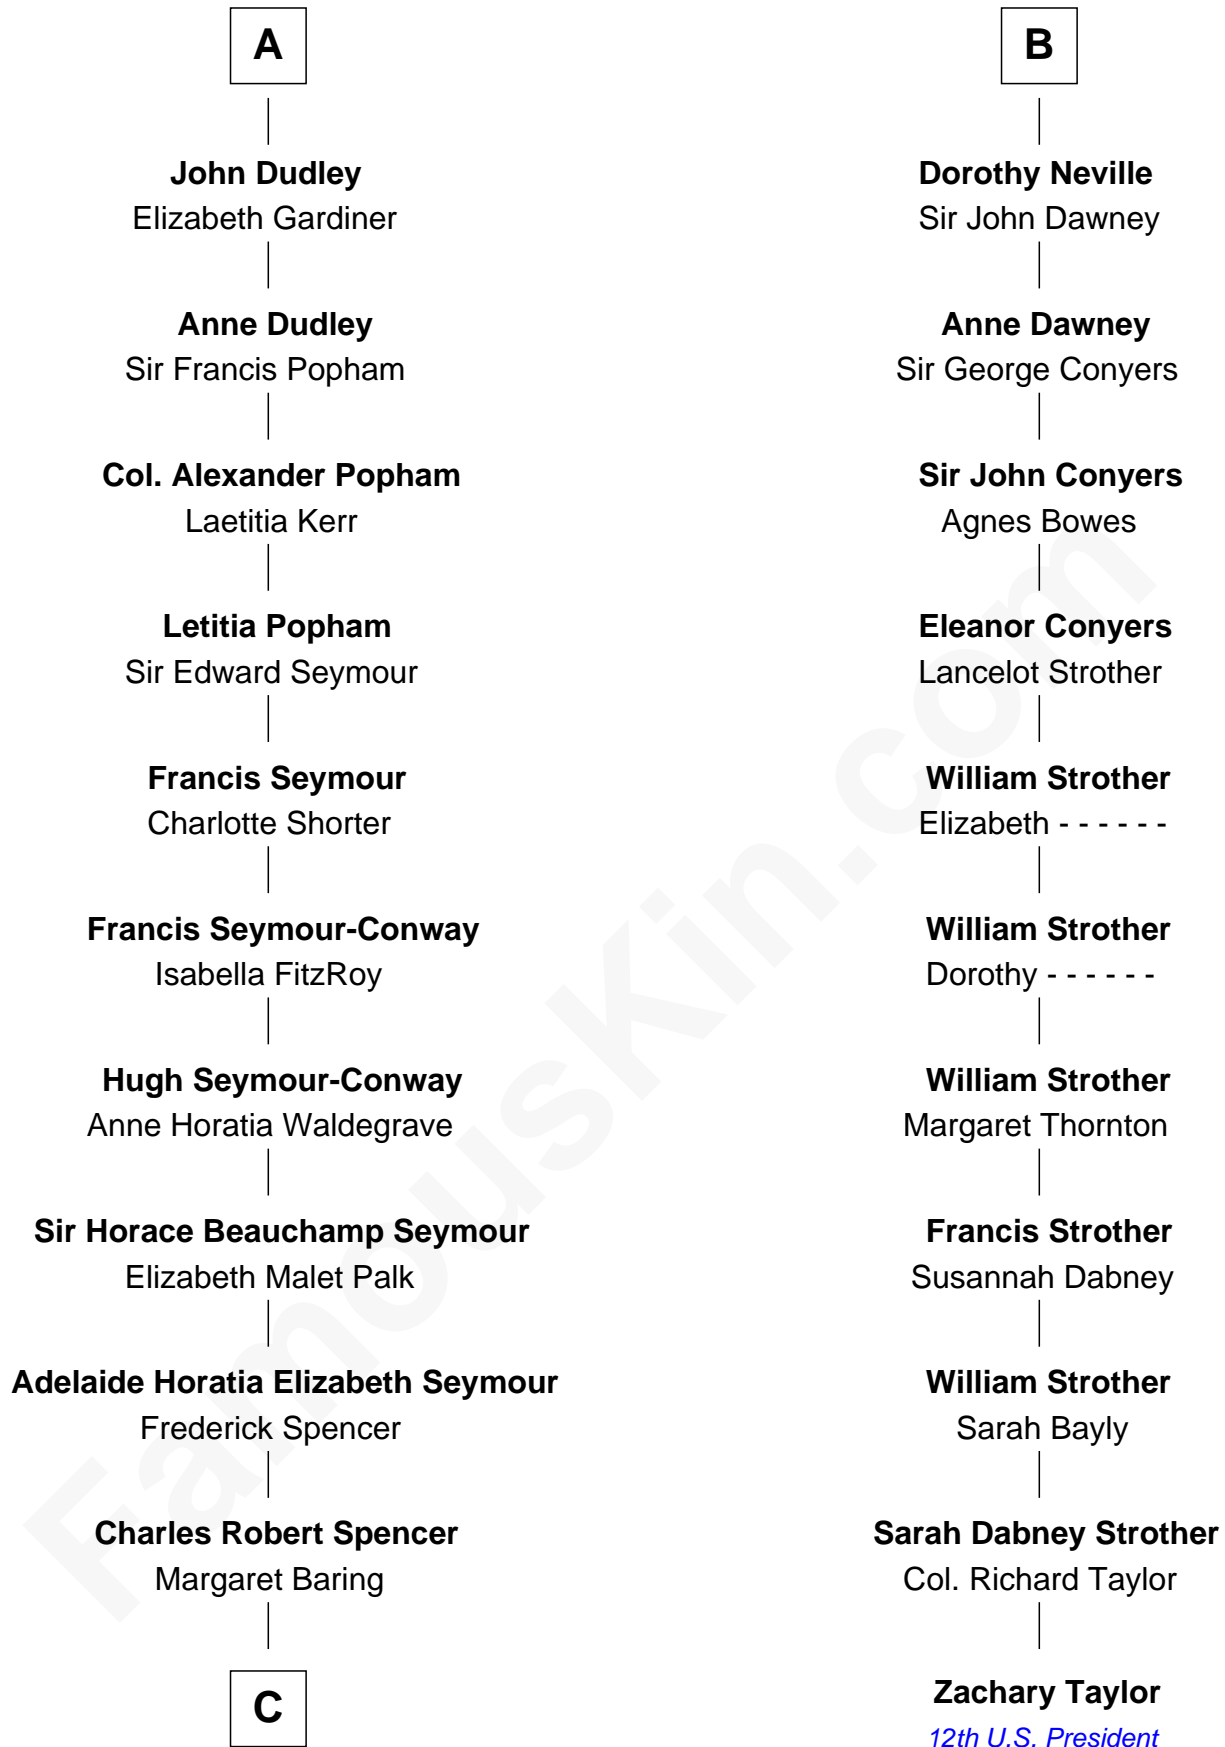

FamousKin.com

Relationship Chart of

Princess Diana

Princess of Wales

17th cousin 2 times removed of

Zachary Taylor
12th U.S. President

C

—
Albert Edward John Spencer
Cynthia Elinor Beatrix Hamilton

—
Edward John Spencer
Frances Ruth Burke Roche

—
Princess Diana
Princess of Wales

FamousKin.com