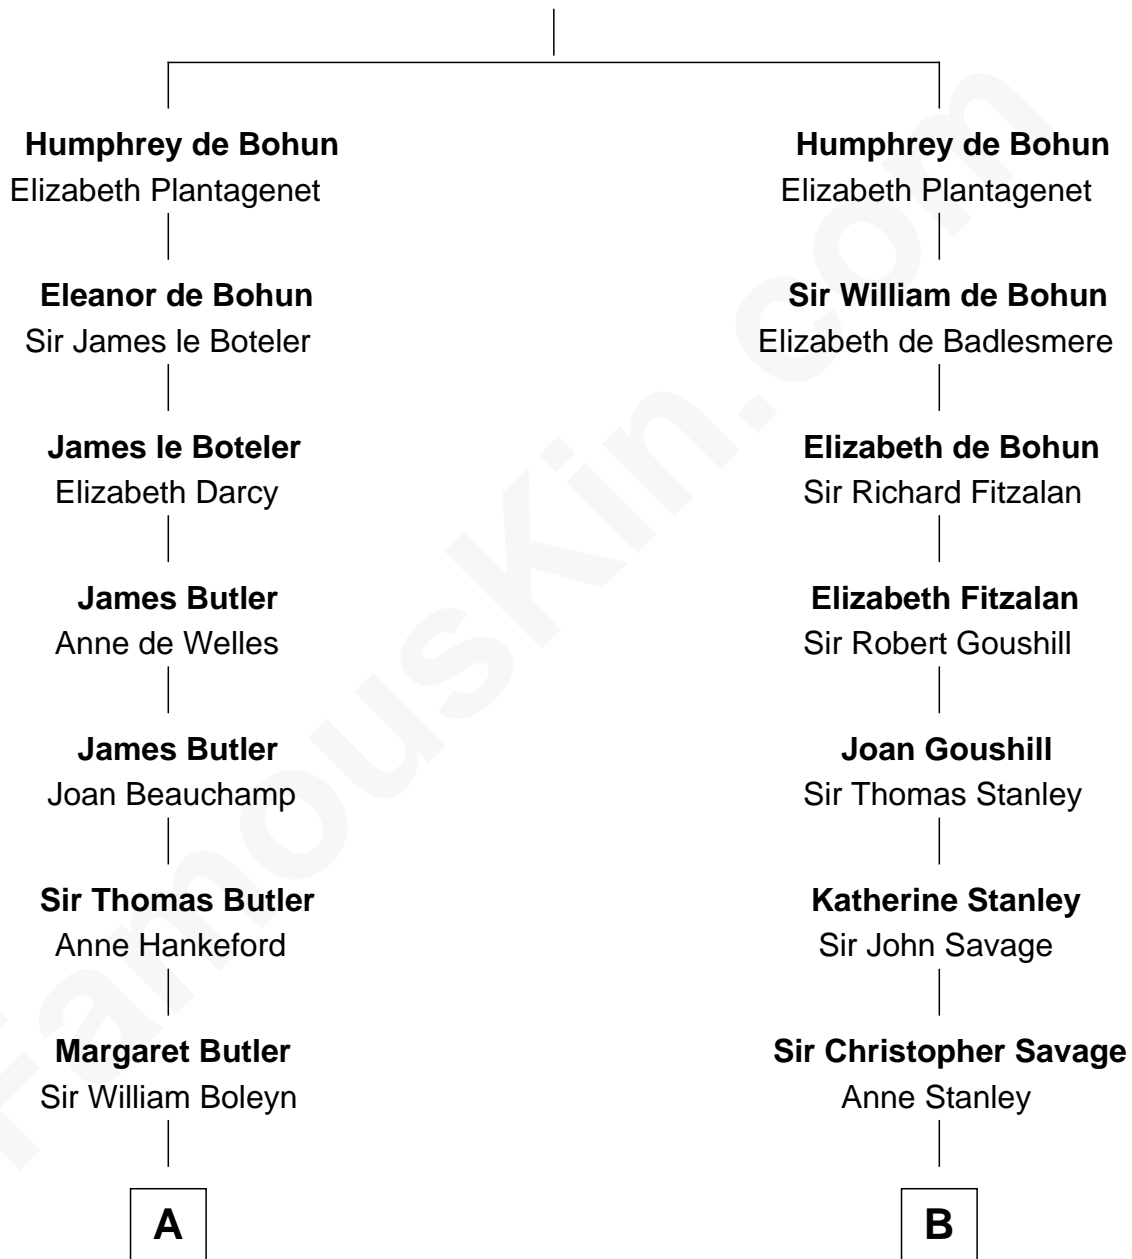

**FamousKin.com**  
**Relationship Chart of**  
**Princess Diana**  
*Princess of Wales*

17th cousin 4 times removed of

**Zachary Taylor**  
*12th U.S. President*

**Humphrey de Bohun**  
Maud de Fiennes

**C**

—  
**Frederick Spencer**

Adelaide Horatia Elizabeth Seymour

—  
**Charles Robert Spencer**

Margaret Baring

—  
**Albert Edward John Spencer**

Cynthia Elinor Beatrix Hamilton

—  
**Edward John Spencer**

Frances Ruth Burke Roche

—  
**Princess Diana**

*Princess of Wales*

FamousKin.com