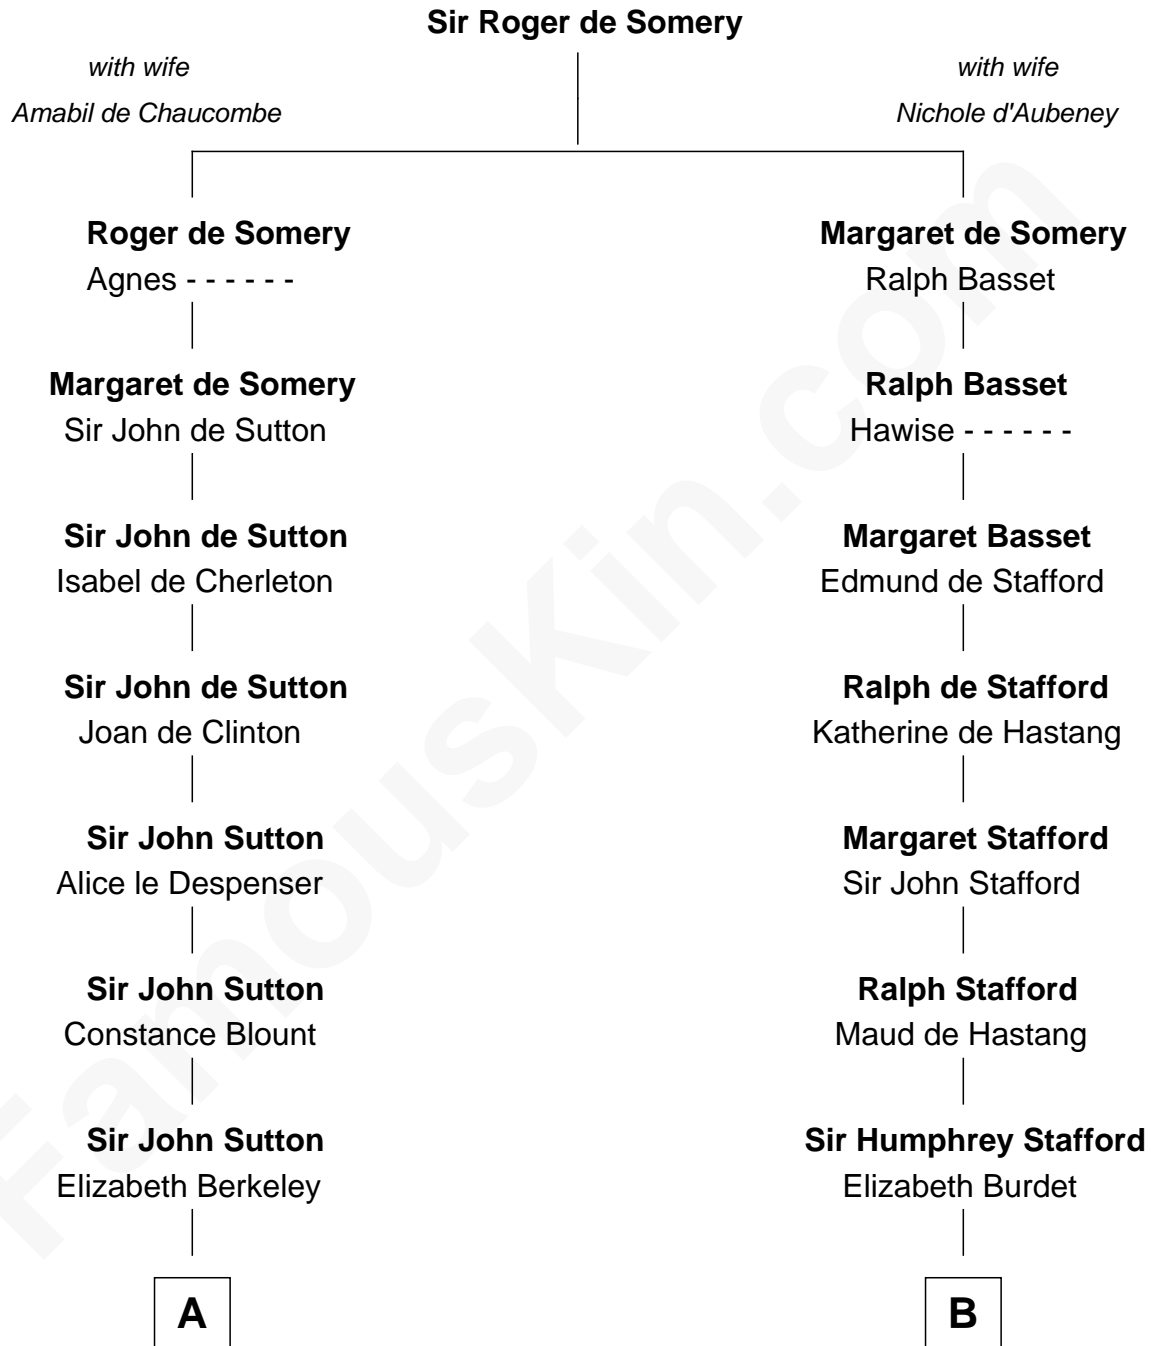

FamousKin.com

Relationship Chart of

Princess Diana

Princess of Wales

20th cousin 1 time removed of

Zachary Taylor
12th U.S. President

C

Adelaide Horatia Elizabeth Seymour

Frederick Spencer

Charles Robert Spencer

Margaret Baring

Albert Edward John Spencer

Cynthia Elinor Beatrix Hamilton

Edward John Spencer

Frances Ruth Burke Roche

Princess Diana

Zachary Taylor

12th U.S. President