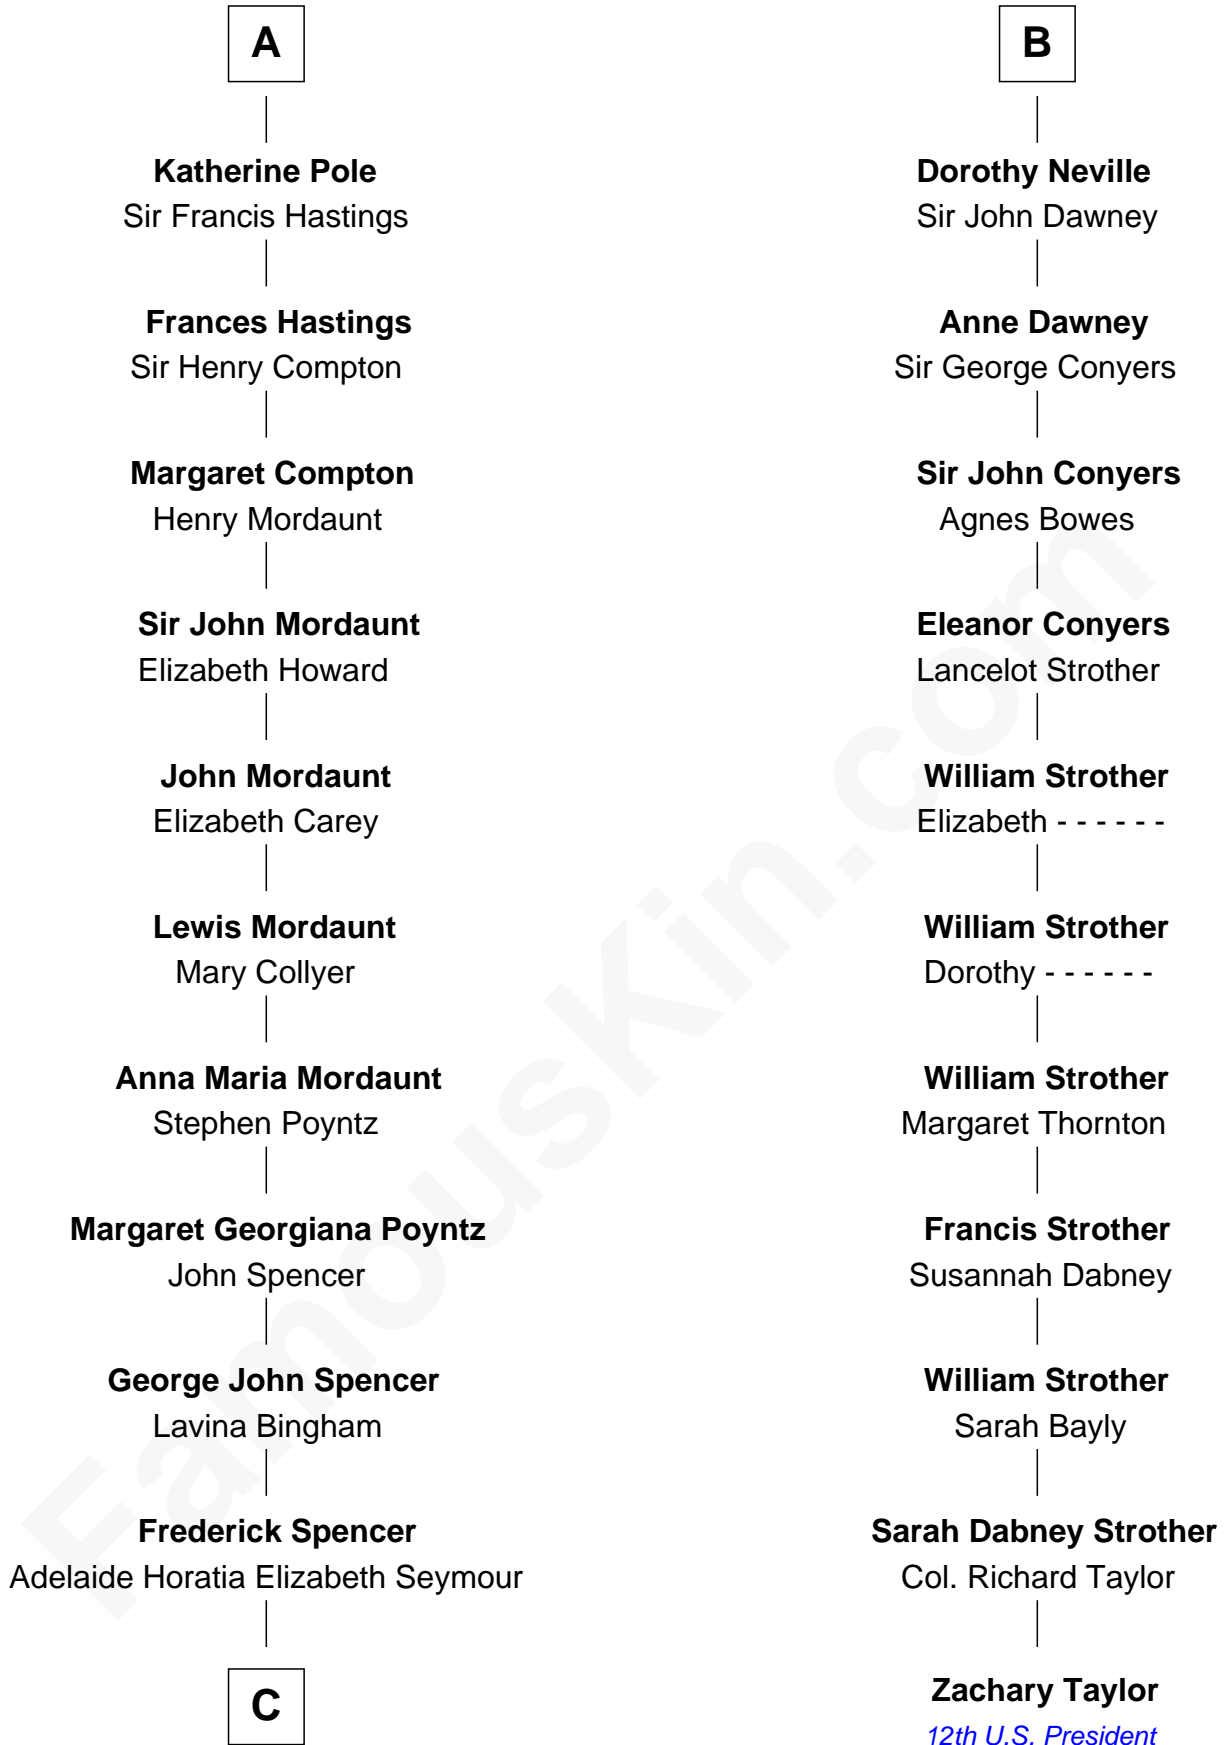

FamousKin.com Relationship Chart of

Princess Diana

Princess of Wales

17th cousin 3 times removed of

Zachary Taylor

12th U.S. President

C

—
Charles Robert Spencer

Margaret Baring

—
Albert Edward John Spencer

Cynthia Elinor Beatrix Hamilton

—
Edward John Spencer

Frances Ruth Burke Roche

—
Princess Diana

Princess of Wales

FamousKin.com