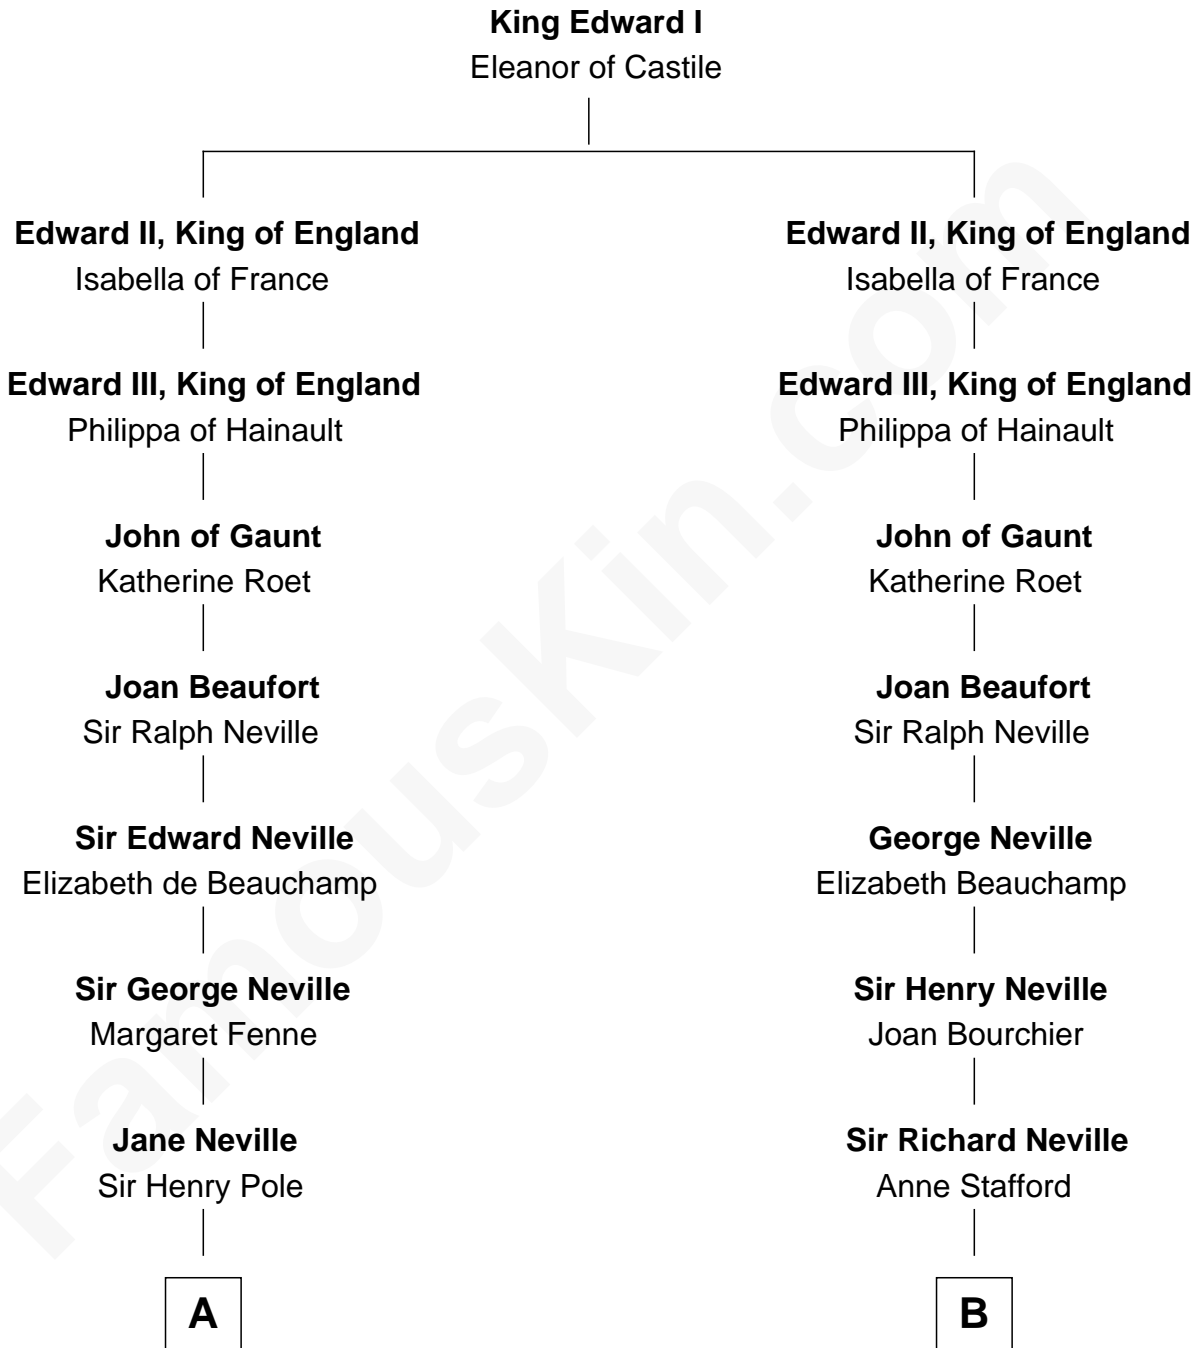

FamousKin.com Relationship Chart of

Princess Diana

Princess of Wales

17th cousin 3 times removed of

Zachary Taylor

12th U.S. President

C

—
Charles Robert Spencer

Margaret Baring

—
Albert Edward John Spencer

Cynthia Elinor Beatrix Hamilton

—
Edward John Spencer

Frances Ruth Burke Roche

—
Princess Diana

Princess of Wales

FamousKin.com