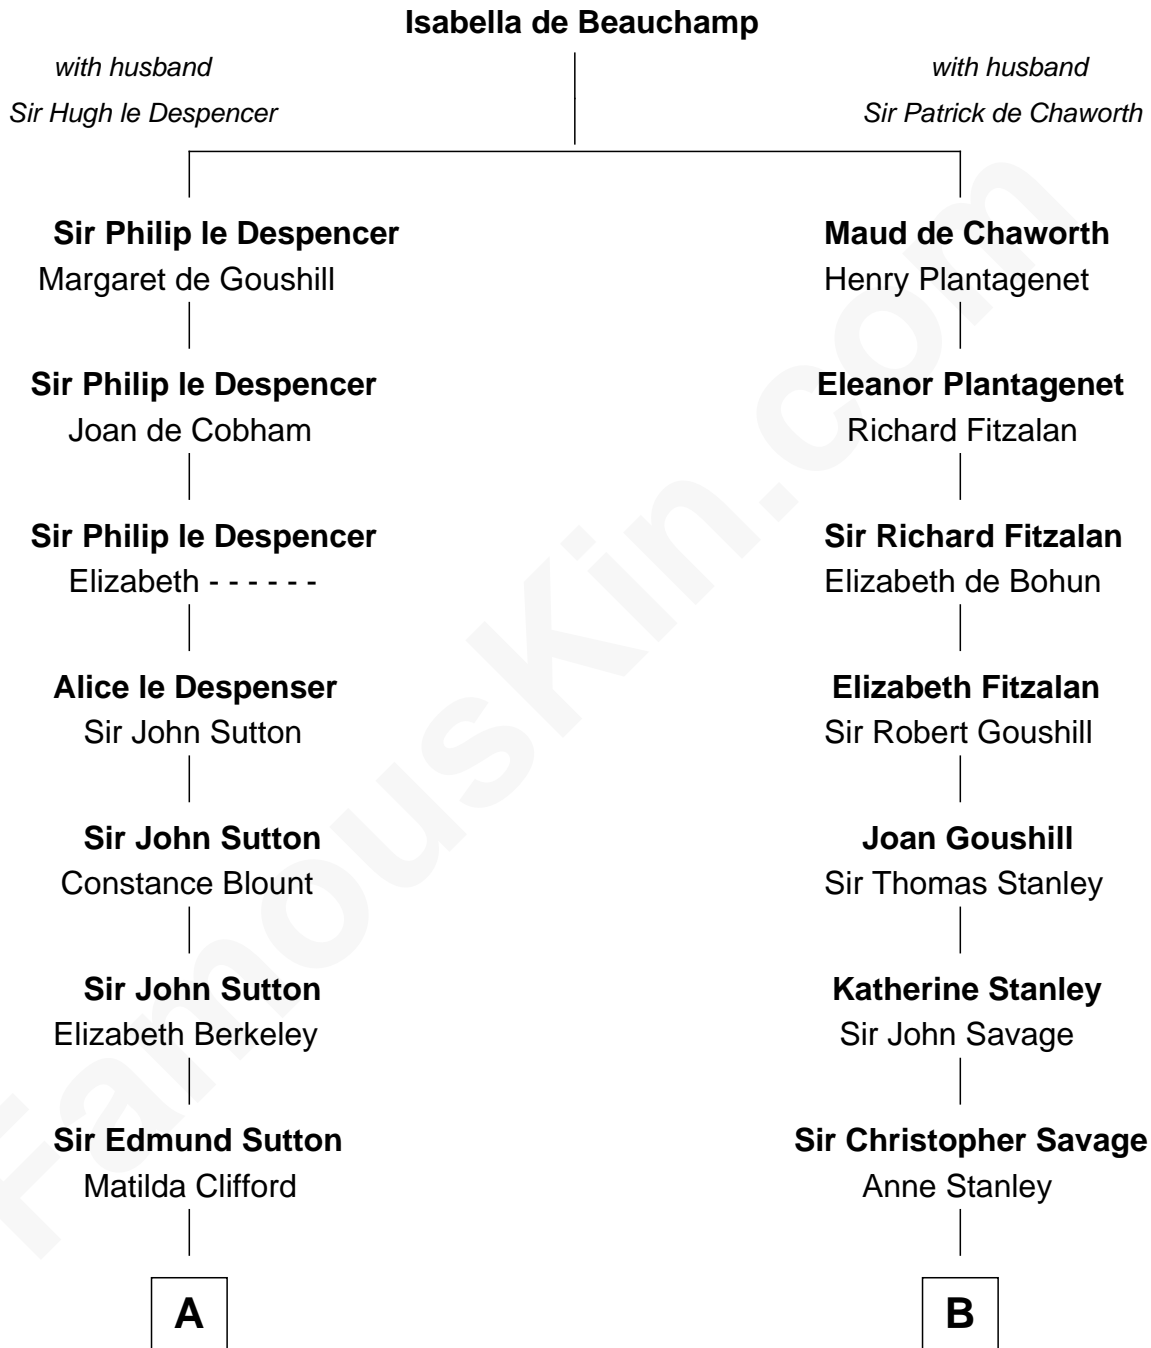

FamousKin.com

Relationship Chart of

Princess Diana

Princess of Wales

17th cousin 3 times removed of

Zachary Taylor
12th U.S. President

C

—
Charles Robert Spencer

Margaret Baring

—
Albert Edward John Spencer

Cynthia Elinor Beatrix Hamilton

—
Edward John Spencer

Frances Ruth Burke Roche

—
Princess Diana

Princess of Wales

FamousKin.com