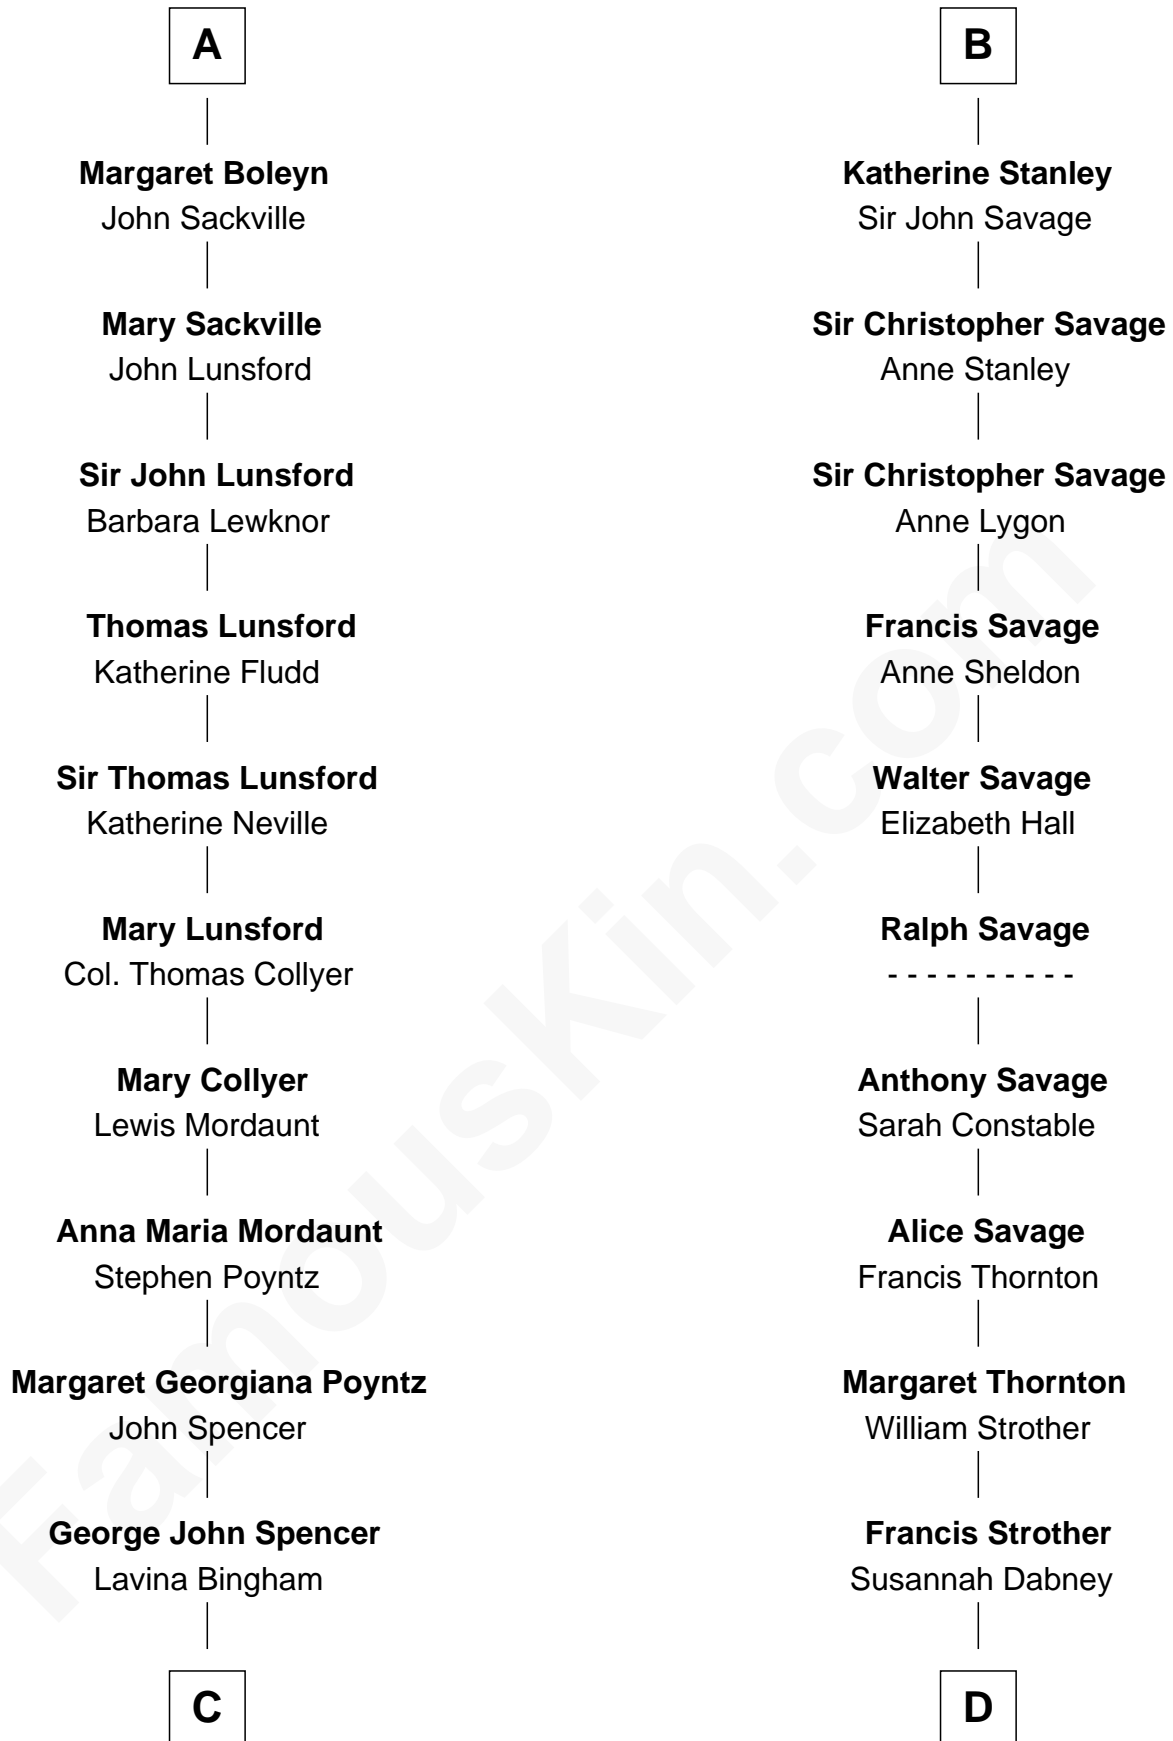

FamousKin.com
Relationship Chart of
Princess Diana
Princess of Wales

19th cousin 2 times removed of
Zachary Taylor
12th U.S. President

C

Frederick Spencer

Adelaide Horatia Elizabeth Seymour

Charles Robert Spencer

Margaret Baring

Albert Edward John Spencer

Cynthia Elinor Beatrix Hamilton

Edward John Spencer

Frances Ruth Burke Roche

Princess Diana

Princess of Wales

D

William Strother

Sarah Bayly

Sarah Dabney Strother

Col. Richard Taylor

Zachary Taylor

12th U.S. President

FamousKin.com