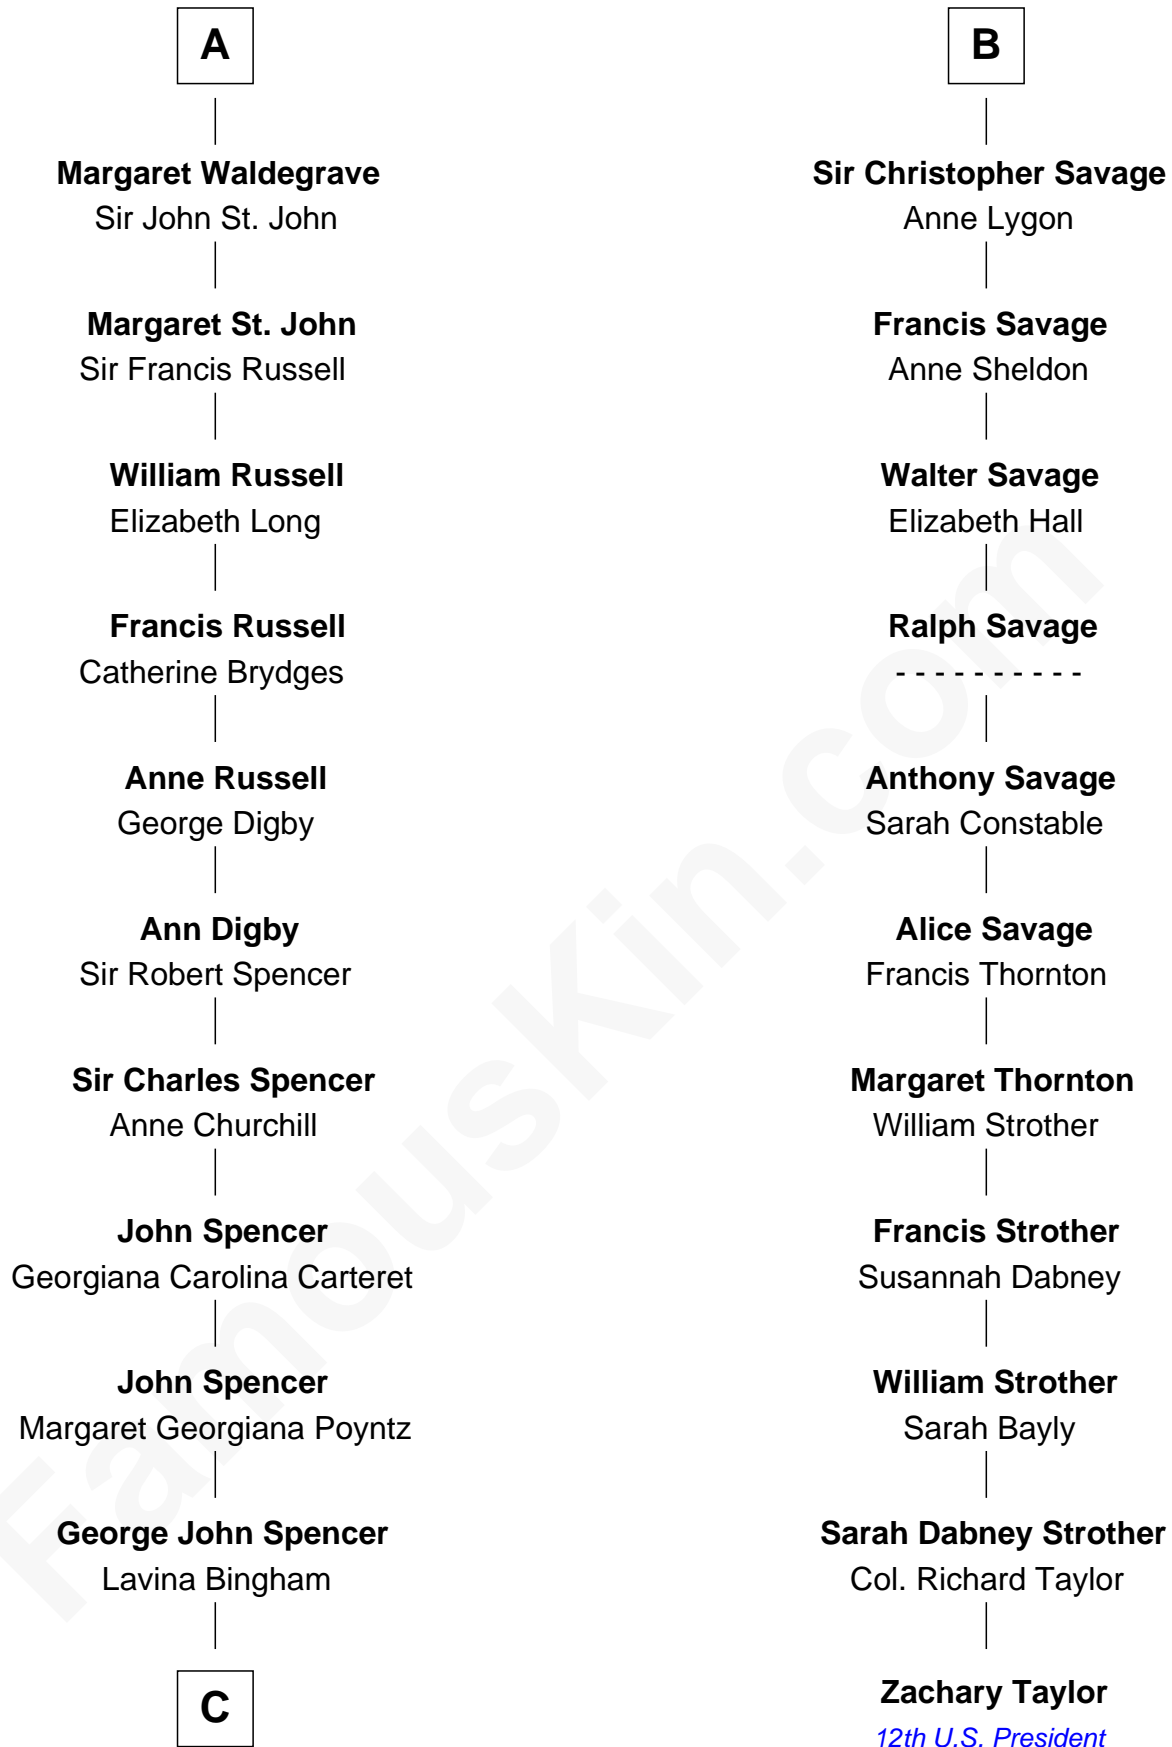

FamousKin.com

Relationship Chart of

Princess Diana

Princess of Wales

17th cousin 4 times removed of

Zachary Taylor
12th U.S. President

Thomas de Clare
Juliana FitzMaurice

Margaret de Clare
Bartholomew de Badlesmere

Margaret de Badlesmere
Sir John de Tivetot

Sir Robert de Tivetot
Margaret Deincourt

Elizabeth de Tivetot
Sir Philip le Despencer

Margery Despencer
Sir Roger Wentworth

Henry Wentworth
Elizabeth Howard

Margery Wentworth
Sir William Waldegrave

A

Margaret de Clare
Bartholomew de Badlesmere

Elizabeth de Badlesmere
Sir William de Bohun

Elizabeth de Bohun
Sir Richard Fitzalan

Elizabeth Fitzalan
Sir Robert Goushill

Joan Goushill
Sir Thomas Stanley

Katherine Stanley
Sir John Savage

Sir Christopher Savage
Anne Stanley

B

C

—
Frederick Spencer

Adelaide Horatia Elizabeth Seymour

—
Charles Robert Spencer

Margaret Baring

—
Albert Edward John Spencer