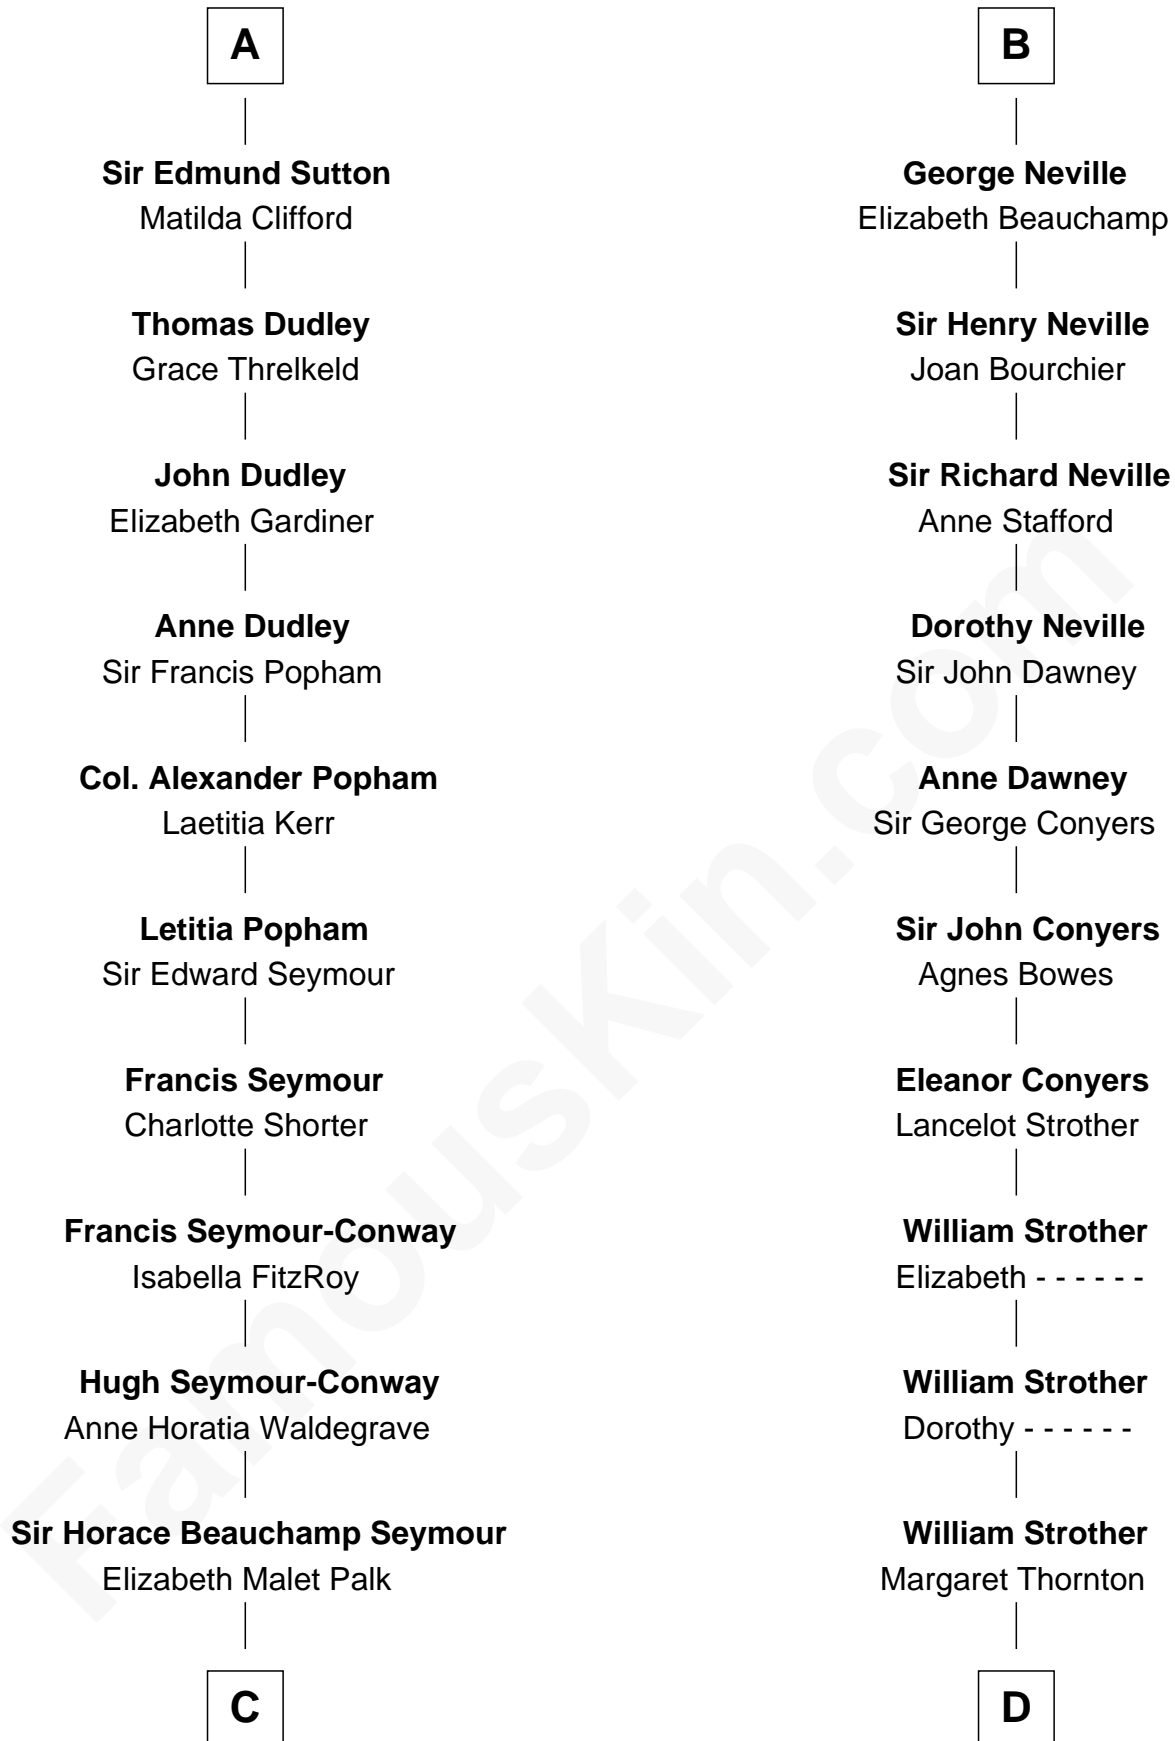

**FamousKin.com**  
**Relationship Chart of**  
**Princess Diana**  
*Princess of Wales*

20th cousin 1 time removed of  
**Zachary Taylor**  
*12th U.S. President*

**C**

**Adelaide Horatia Elizabeth Seymour**

Frederick Spencer

**Charles Robert Spencer**

Margaret Baring

**Albert Edward John Spencer**

Cynthia Elinor Beatrix Hamilton

**Edward John Spencer**

Frances Ruth Burke Roche

**Princess Diana**

*Princess of Wales*

**D**

**Francis Strother**

Susannah Dabney

**William Strother**

Sarah Bayly

**Sarah Dabney Strother**

Col. Richard Taylor

**Zachary Taylor**

*12th U.S. President*