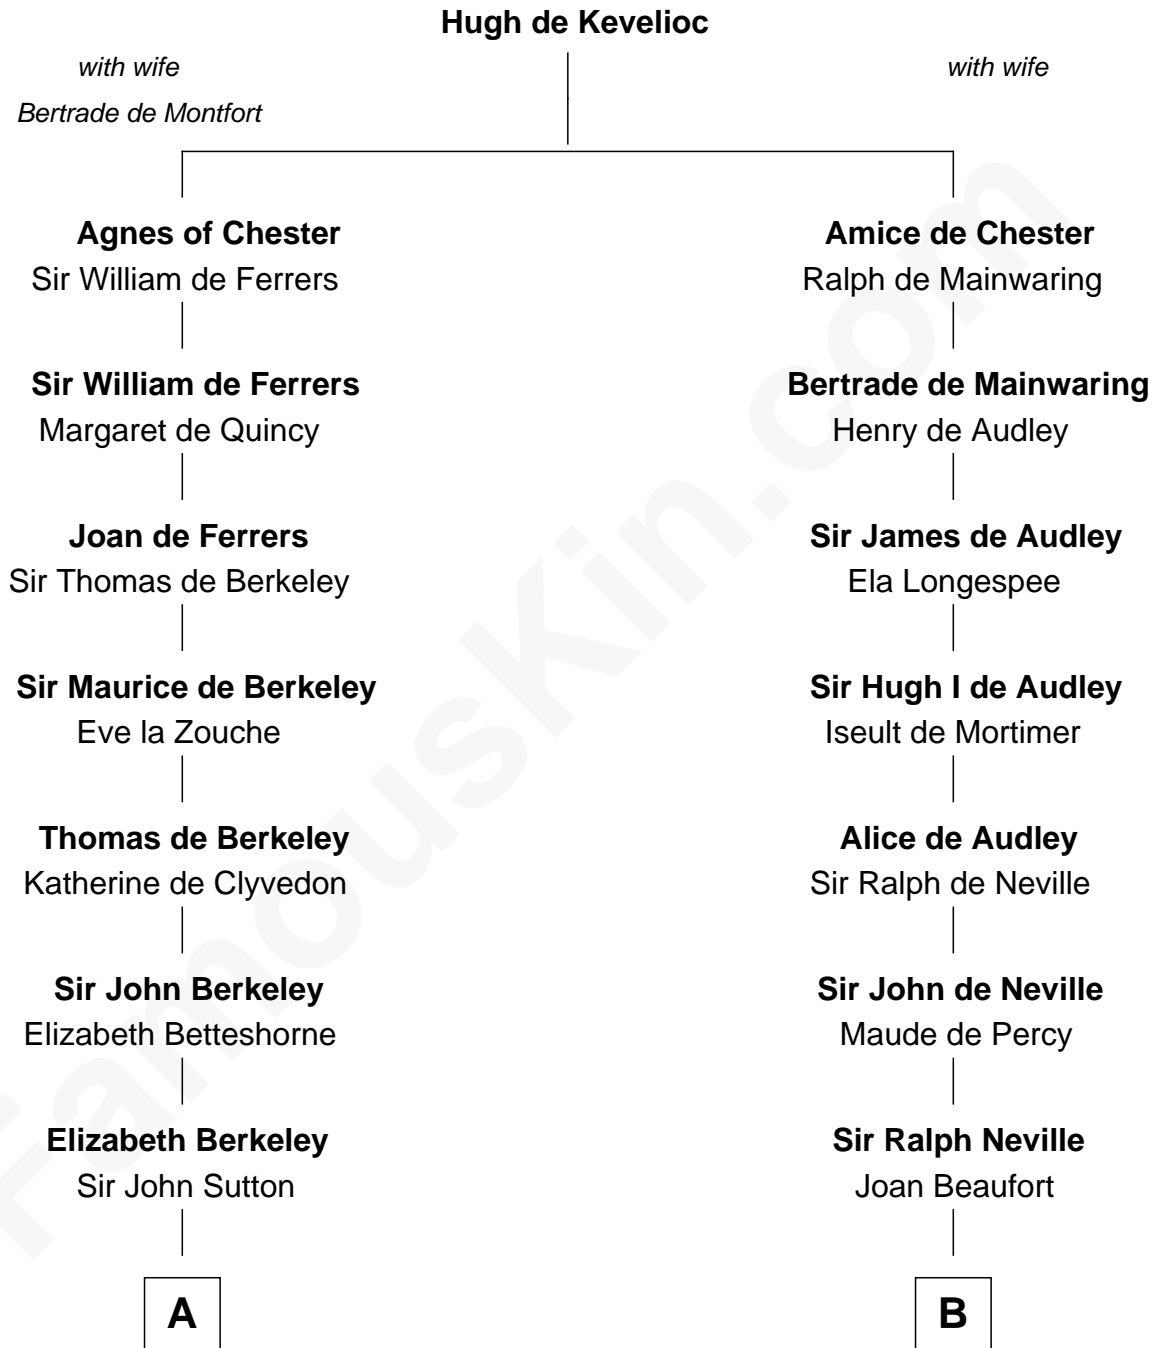

**FamousKin.com**  
**Relationship Chart of**  
**Princess Diana**  
*Princess of Wales*

20th cousin 1 time removed of  
**Zachary Taylor**  
*12th U.S. President*

**C**

**Adelaide Horatia Elizabeth Seymour**

Frederick Spencer

**Charles Robert Spencer**

Margaret Baring

**Albert Edward John Spencer**

Cynthia Elinor Beatrix Hamilton

**Edward John Spencer**

Frances Ruth Burke Roche

**Princess Diana**

*Princess of Wales*

**D**

**Francis Strother**

Susannah Dabney

**William Strother**

Sarah Bayly

**Sarah Dabney Strother**

Col. Richard Taylor

**Zachary Taylor**

*12th U.S. President*