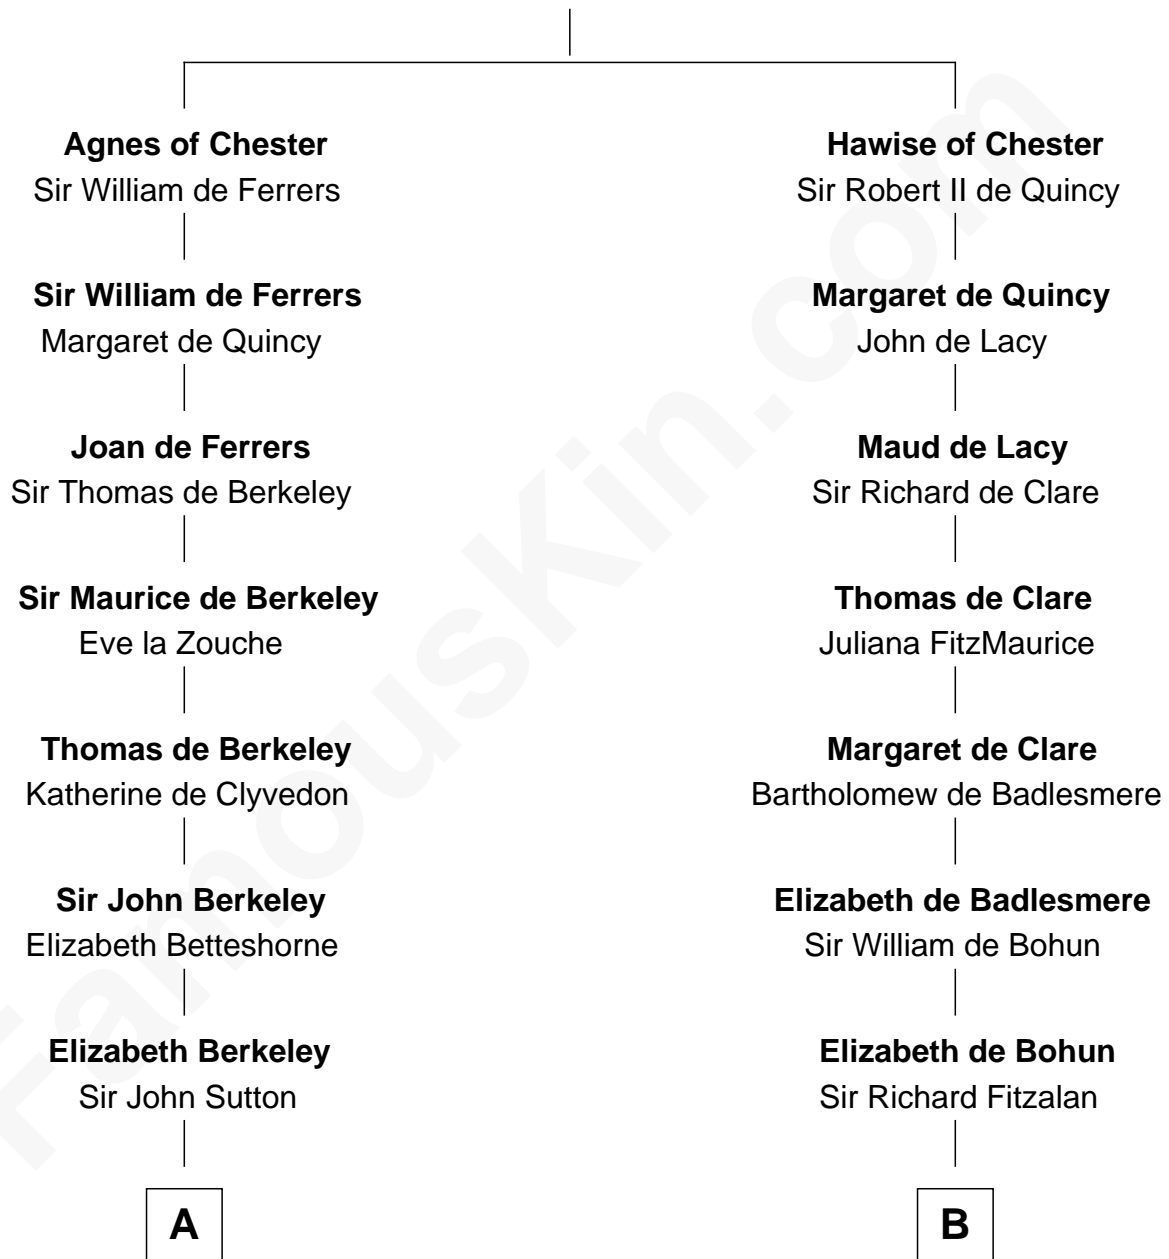

# FamousKin.com Relationship Chart of

**Princess Diana**

*Princess of Wales*

21st cousin of

**Zachary Taylor**

*12th U.S. President*

**Bertrade de Montfort**

Hugh de Kevelioc

**C**

**Adelaide Horatia Elizabeth Seymour**

Frederick Spencer

**Charles Robert Spencer**

Margaret Baring

**Albert Edward John Spencer**

Cynthia Elinor Beatrix Hamilton

**Edward John Spencer**

Frances Ruth Burke Roche

**Princess Diana**

*Princess of Wales*

**D**

**Margaret Thornton**

William Strother

**Francis Strother**

Susannah Dabney

**William Strother**

Sarah Bayly

**Sarah Dabney Strother**

Col. Richard Taylor

**Zachary Taylor**

*12th U.S. President*