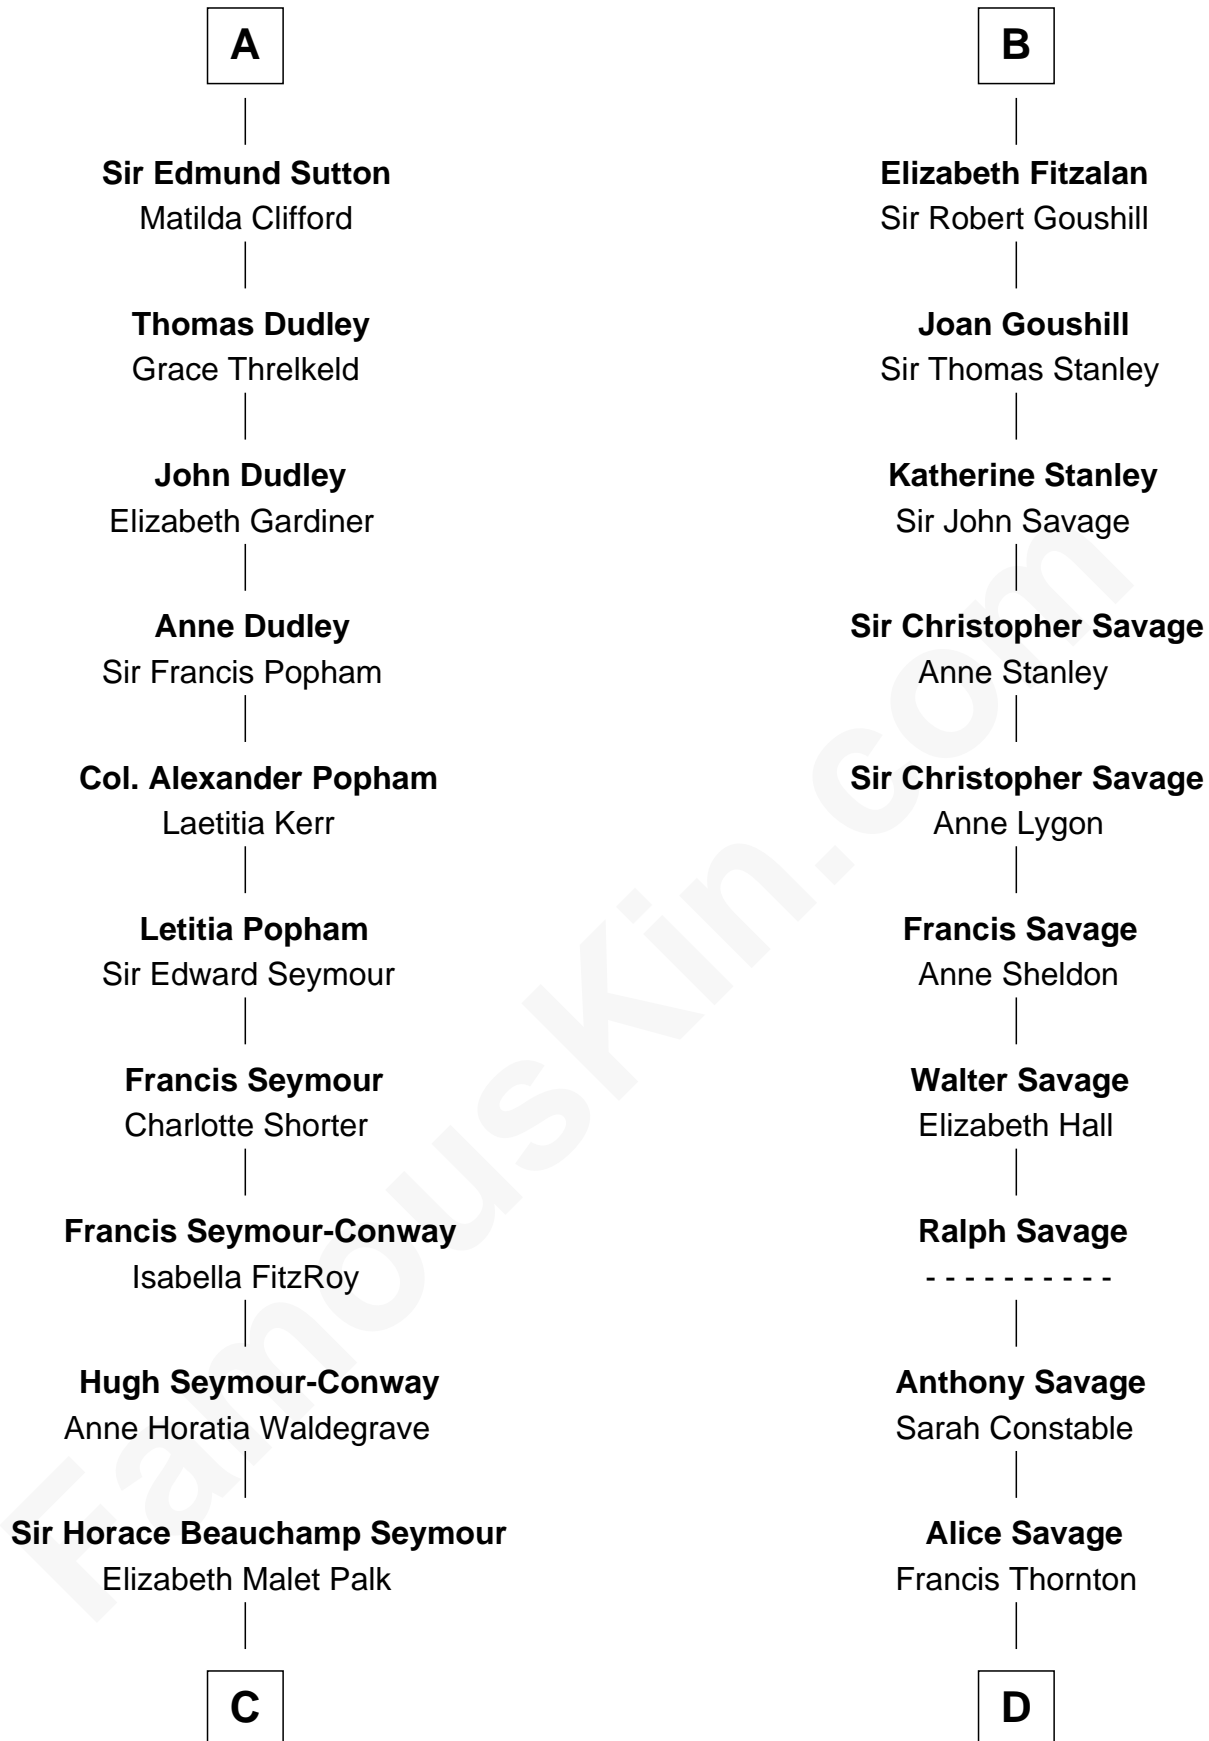

# FamousKin.com Relationship Chart of

**Princess Diana**

*Princess of Wales*

21st cousin of

**Zachary Taylor**

*12th U.S. President*

**Bertrade de Montfort**

Hugh de Kevelioc

**C**

**Adelaide Horatia Elizabeth Seymour**

Frederick Spencer

**Charles Robert Spencer**

Margaret Baring

**Albert Edward John Spencer**

Cynthia Elinor Beatrix Hamilton

**Edward John Spencer**

Frances Ruth Burke Roche

**Princess Diana**

*Princess of Wales*

**D**

**Margaret Thornton**

William Strother

**Francis Strother**

Susannah Dabney

**William Strother**

Sarah Bayly

**Sarah Dabney Strother**

Col. Richard Taylor

**Zachary Taylor**

*12th U.S. President*