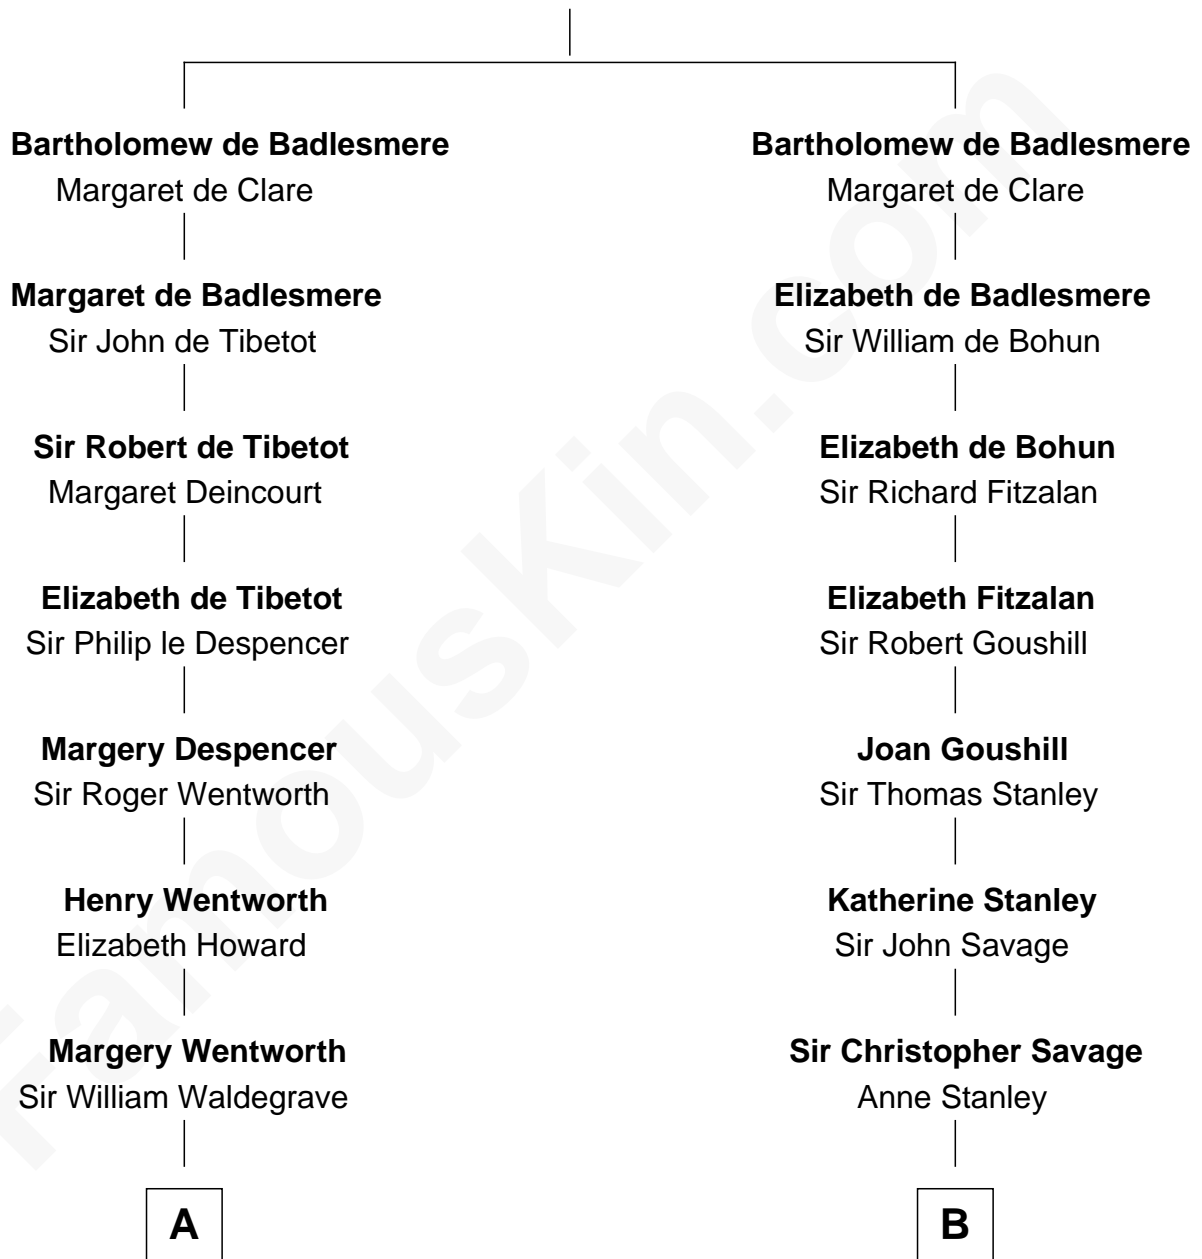

# FamousKin.com Relationship Chart of

**Princess Diana**

*Princess of Wales*

17th cousin 4 times removed of

**Zachary Taylor**

*12th U.S. President*

**Gunselm de Badlesmere**

**C**

—  
**Frederick Spencer**

Adelaide Horatia Elizabeth Seymour

—  
**Charles Robert Spencer**

Margaret Baring

—  
**Albert Edward John Spencer**

Cynthia Elinor Beatrix Hamilton

—  
**Edward John Spencer**

Frances Ruth Burke Roche

—  
**Princess Diana**

*Princess of Wales*

FamousKin.com