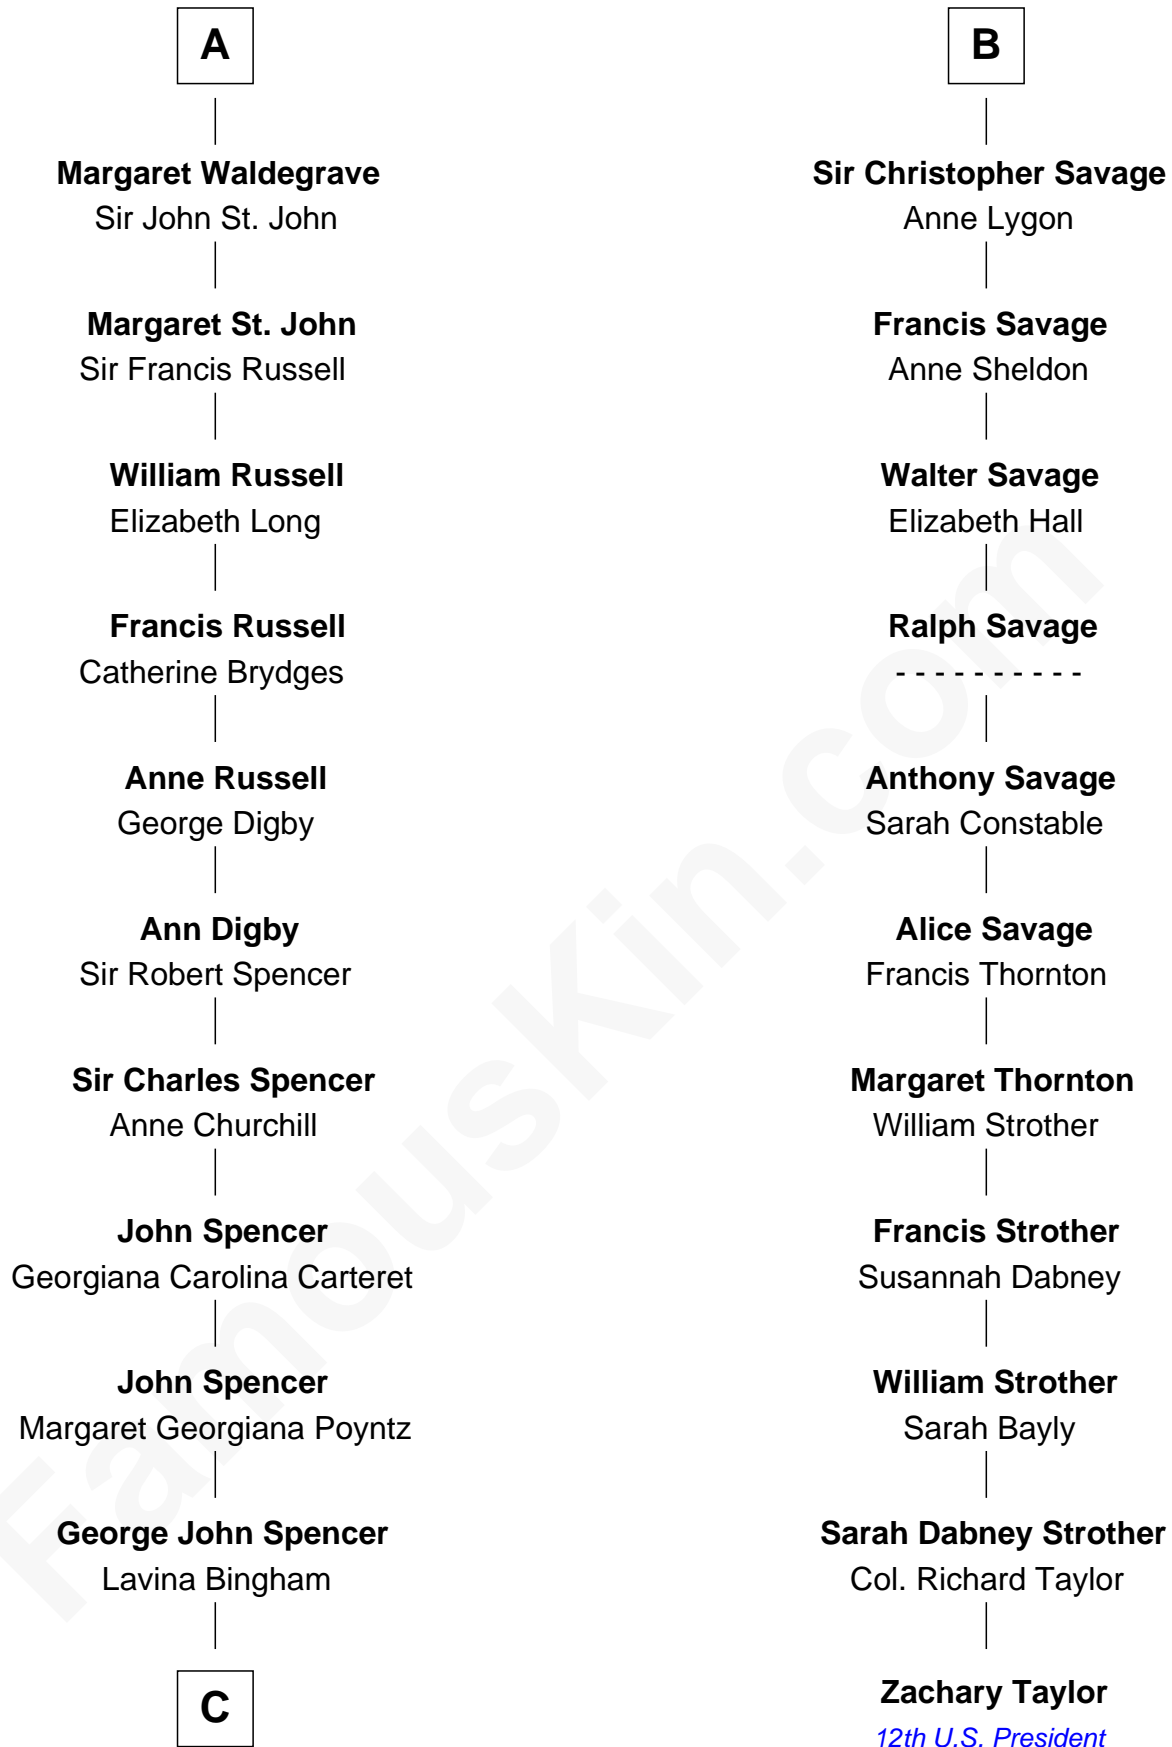

# FamousKin.com Relationship Chart of

**Princess Diana**

*Princess of Wales*

17th cousin 4 times removed of

**Zachary Taylor**

*12th U.S. President*

**Gunselm de Badlesmere**

**C**

—  
**Frederick Spencer**

Adelaide Horatia Elizabeth Seymour

—  
**Charles Robert Spencer**

Margaret Baring

—  
**Albert Edward John Spencer**

Cynthia Elinor Beatrix Hamilton

—  
**Edward John Spencer**

Frances Ruth Burke Roche

—  
**Princess Diana**

*Princess of Wales*

FamousKin.com