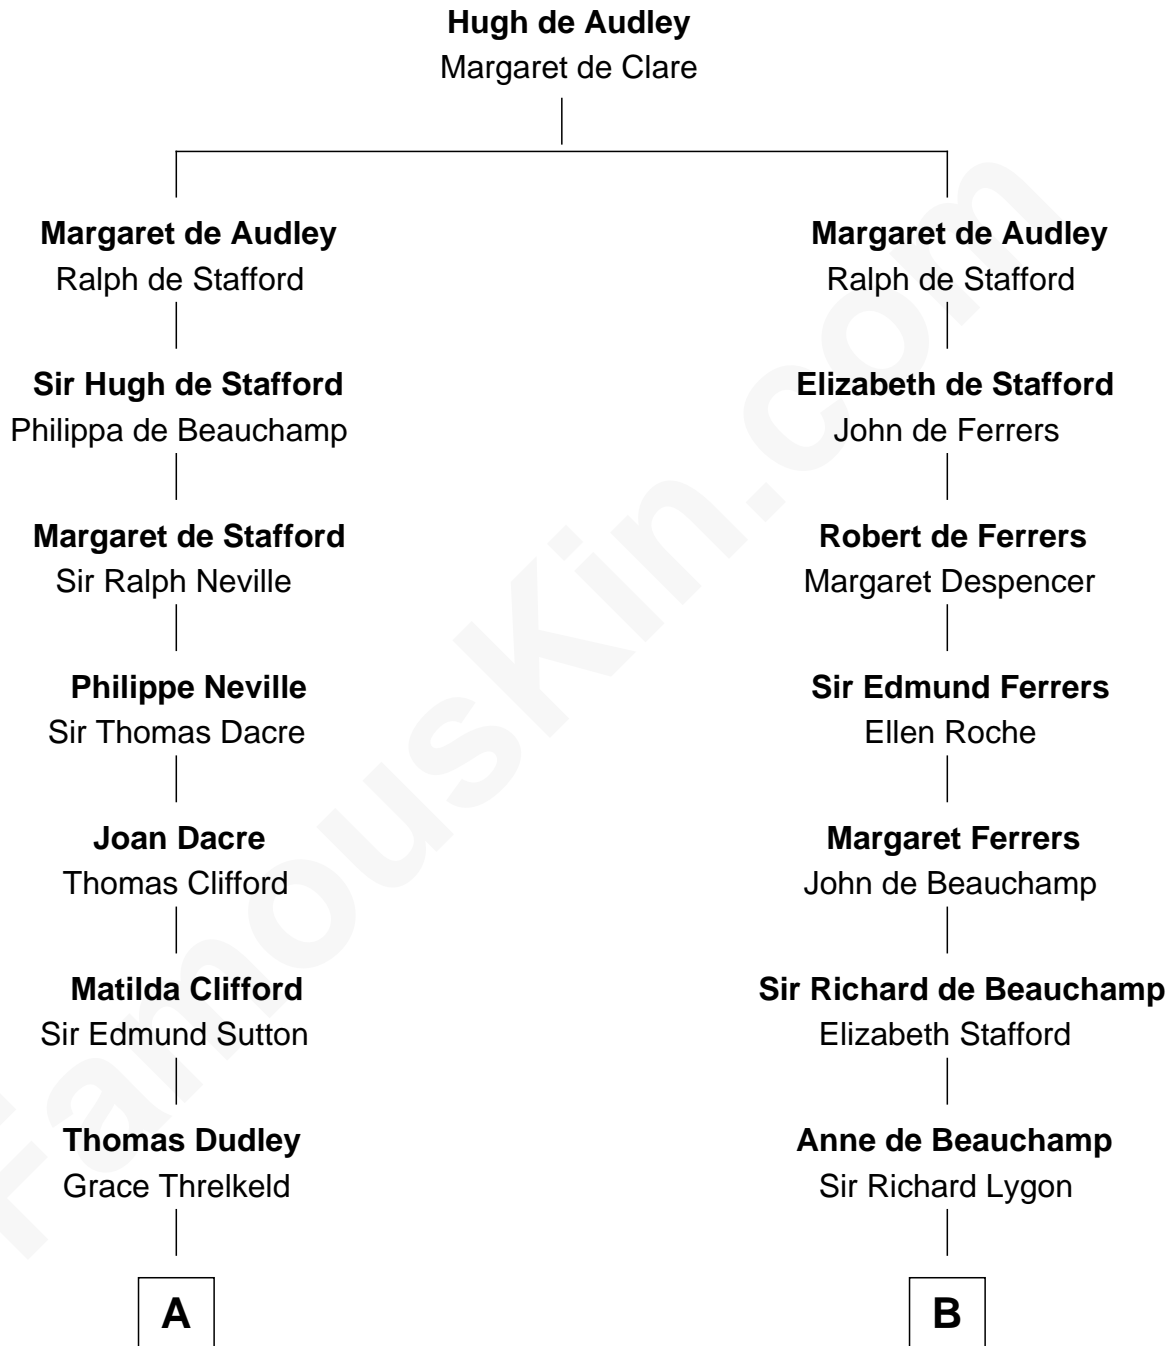

FamousKin.com Relationship Chart of

Princess Diana

Princess of Wales

18th cousin 1 time removed of

Zachary Taylor

12th U.S. President

C

Albert Edward John Spencer
Cynthia Elinor Beatrix Hamilton

Edward John Spencer
Frances Ruth Burke Roche

Princess Diana
Princess of Wales

D

Sarah Dabney Strother
Col. Richard Taylor

Zachary Taylor
12th U.S. President

FamousKin.com