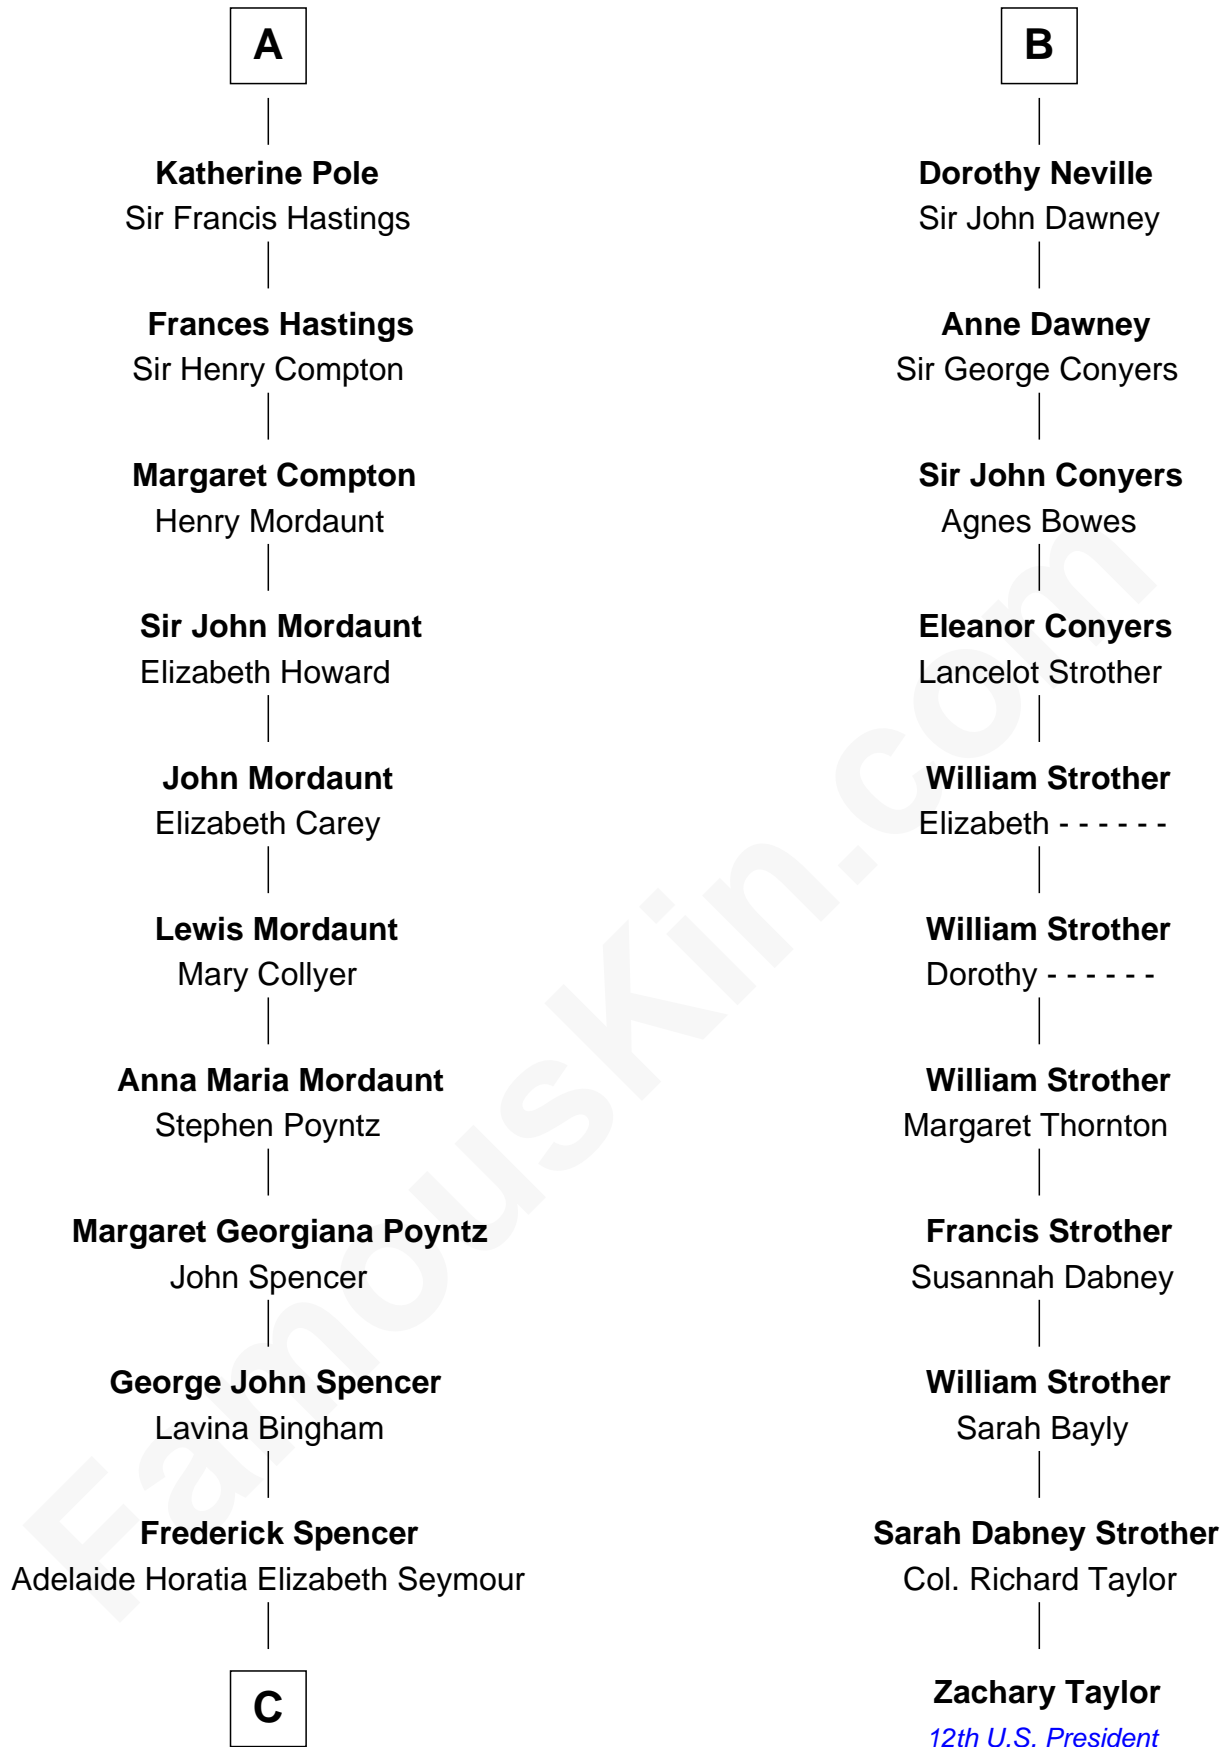

## Relationship Chart of

### Princess Diana

*Princess of Wales*

17th cousin 3 times removed of

**Zachary Taylor**  
*12th U.S. President*

**Sir Edmund Mortimer**  
Margaret de Fiennes

**C**

—  
**Charles Robert Spencer**

Margaret Baring

—  
**Albert Edward John Spencer**

Cynthia Elinor Beatrix Hamilton

—  
**Edward John Spencer**

Frances Ruth Burke Roche

—  
**Princess Diana**

*Princess of Wales*

FamousKin.com