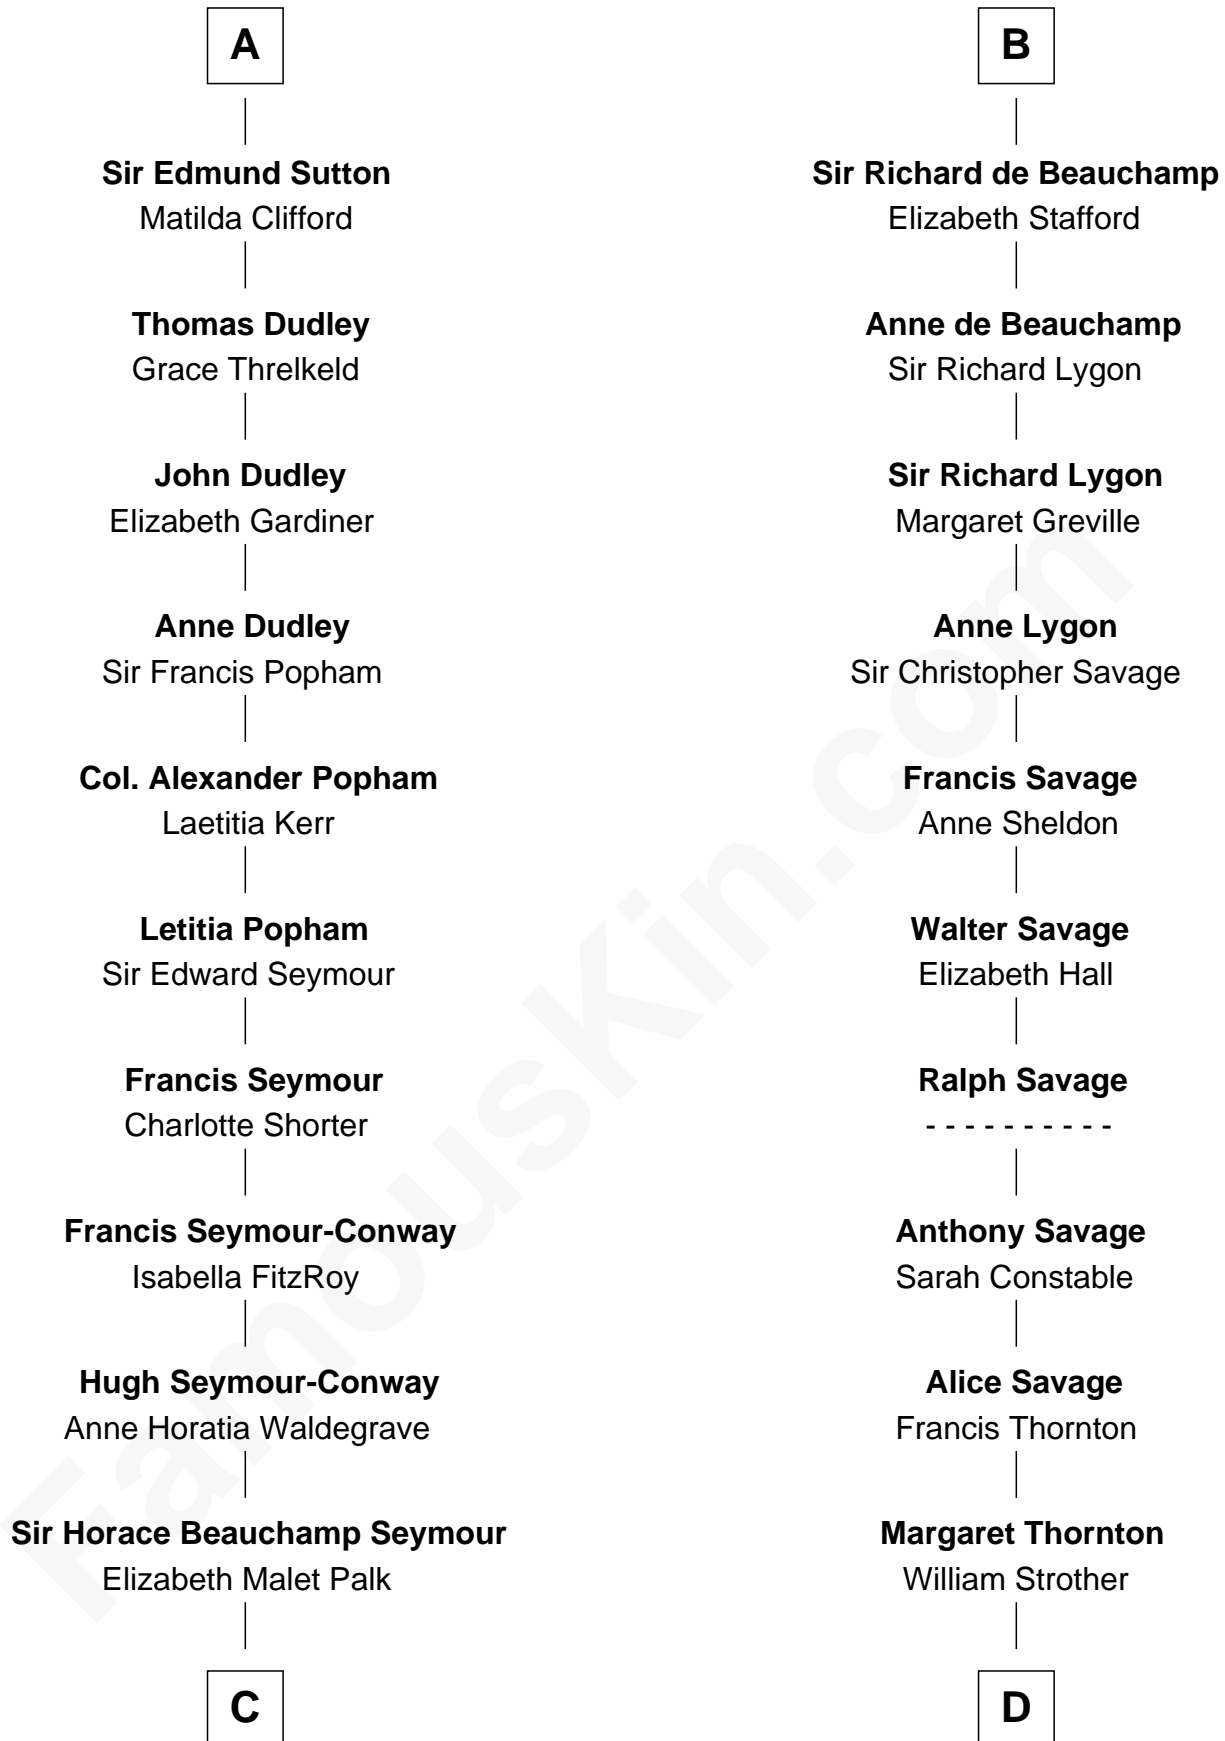

FamousKin.com Relationship Chart of

Princess Diana

Princess of Wales

20th cousin 1 time removed of

Zachary Taylor

12th U.S. President

Sir Hugh le Despencer

Aveline Basset

Isabella de Beauchamp

Hugh le Despencer

Eleanor de Clare

Sir Edward le Despencer

Anne de Ferrers

Edward Despencer

Elizabeth Burghersh

Margaret Despencer

Robert de Ferrers

Sir Edmund Ferrers

Ellen Roche

Margaret Ferrers

John de Beauchamp

B

C

Adelaide Horatia Elizabeth Seymour

Frederick Spencer

Charles Robert Spencer

Margaret Baring

Albert Edward John Spencer

Cynthia Elinor Beatrix Hamilton

Edward John Spencer

Frances Ruth Burke Roche

Princess Diana