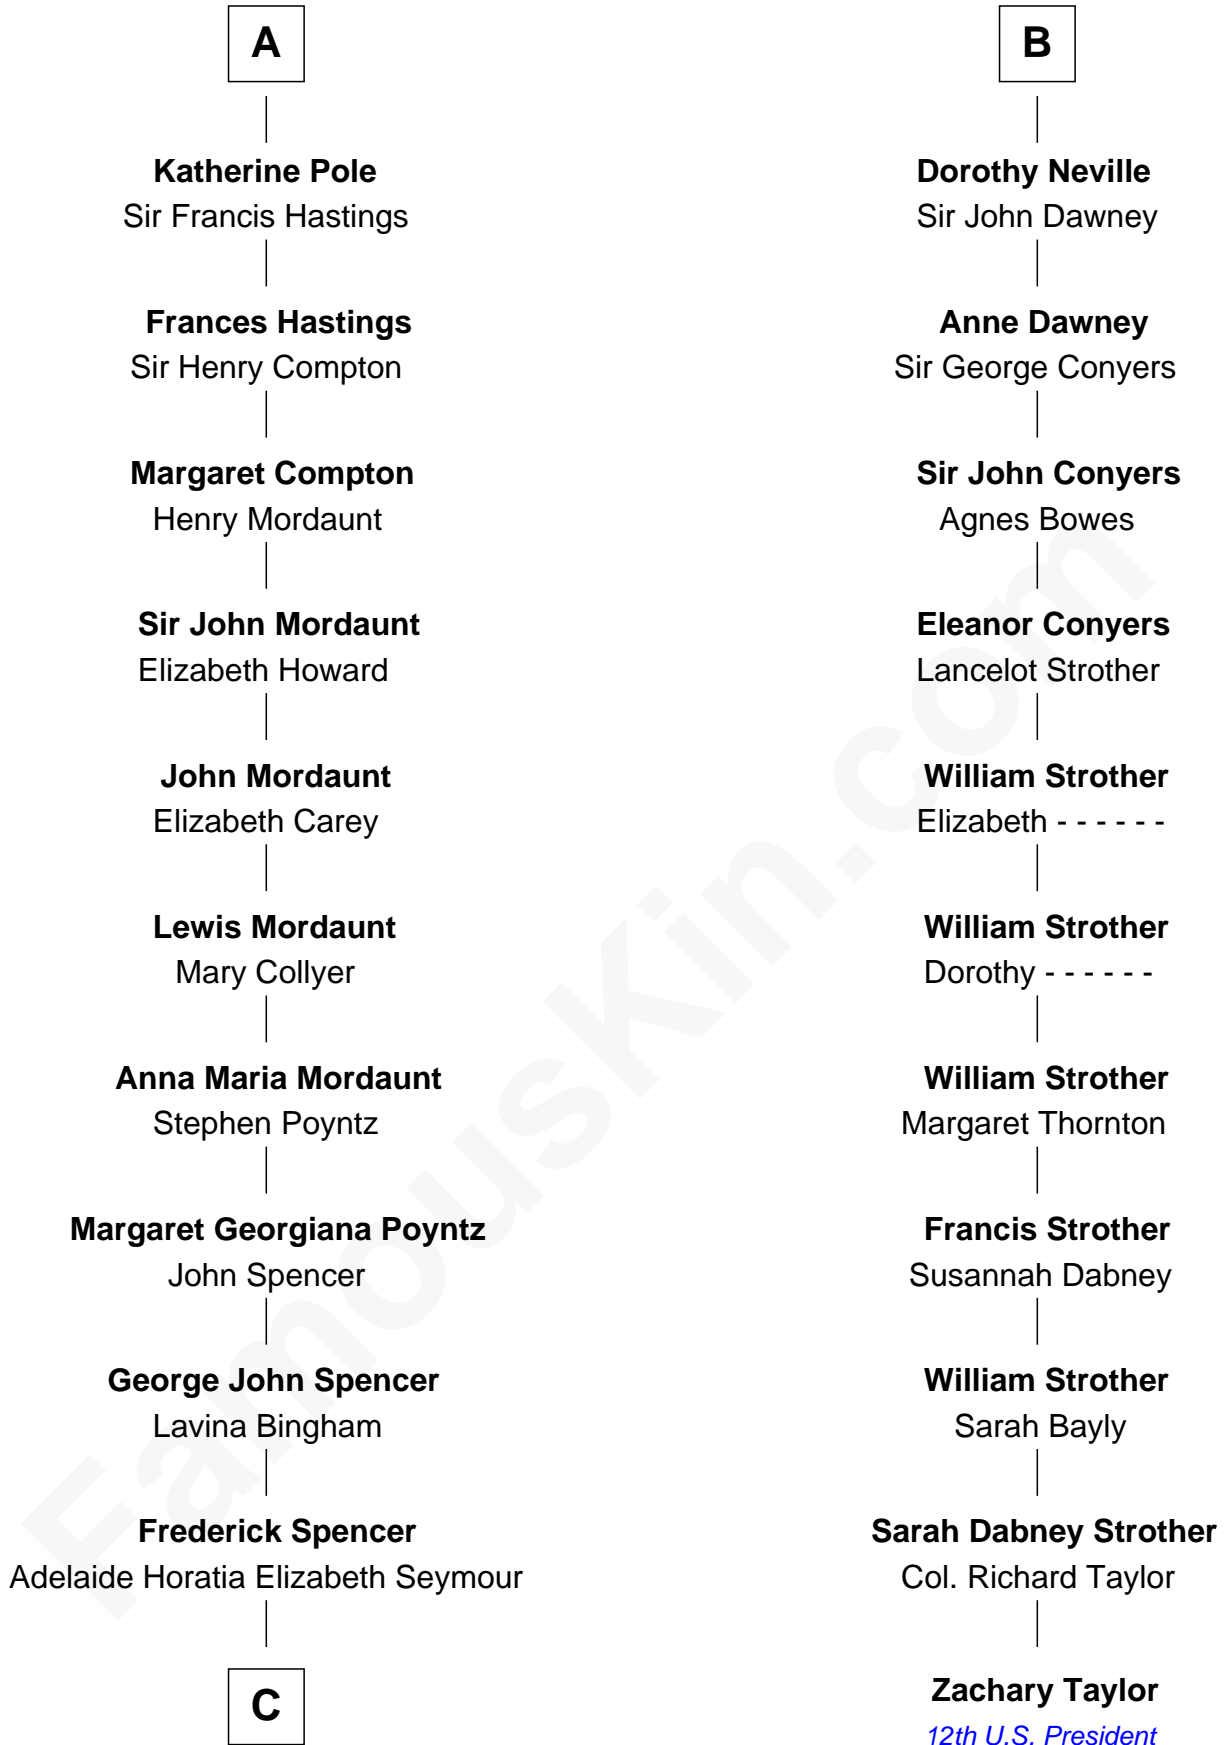

FamousKin.com

Relationship Chart of

Princess Diana

Princess of Wales

17th cousin 3 times removed of

Zachary Taylor
12th U.S. President

C

—
Charles Robert Spencer

Margaret Baring

—
Albert Edward John Spencer

Cynthia Elinor Beatrix Hamilton

—
Edward John Spencer

Frances Ruth Burke Roche

—
Princess Diana

Princess of Wales

FamousKin.com