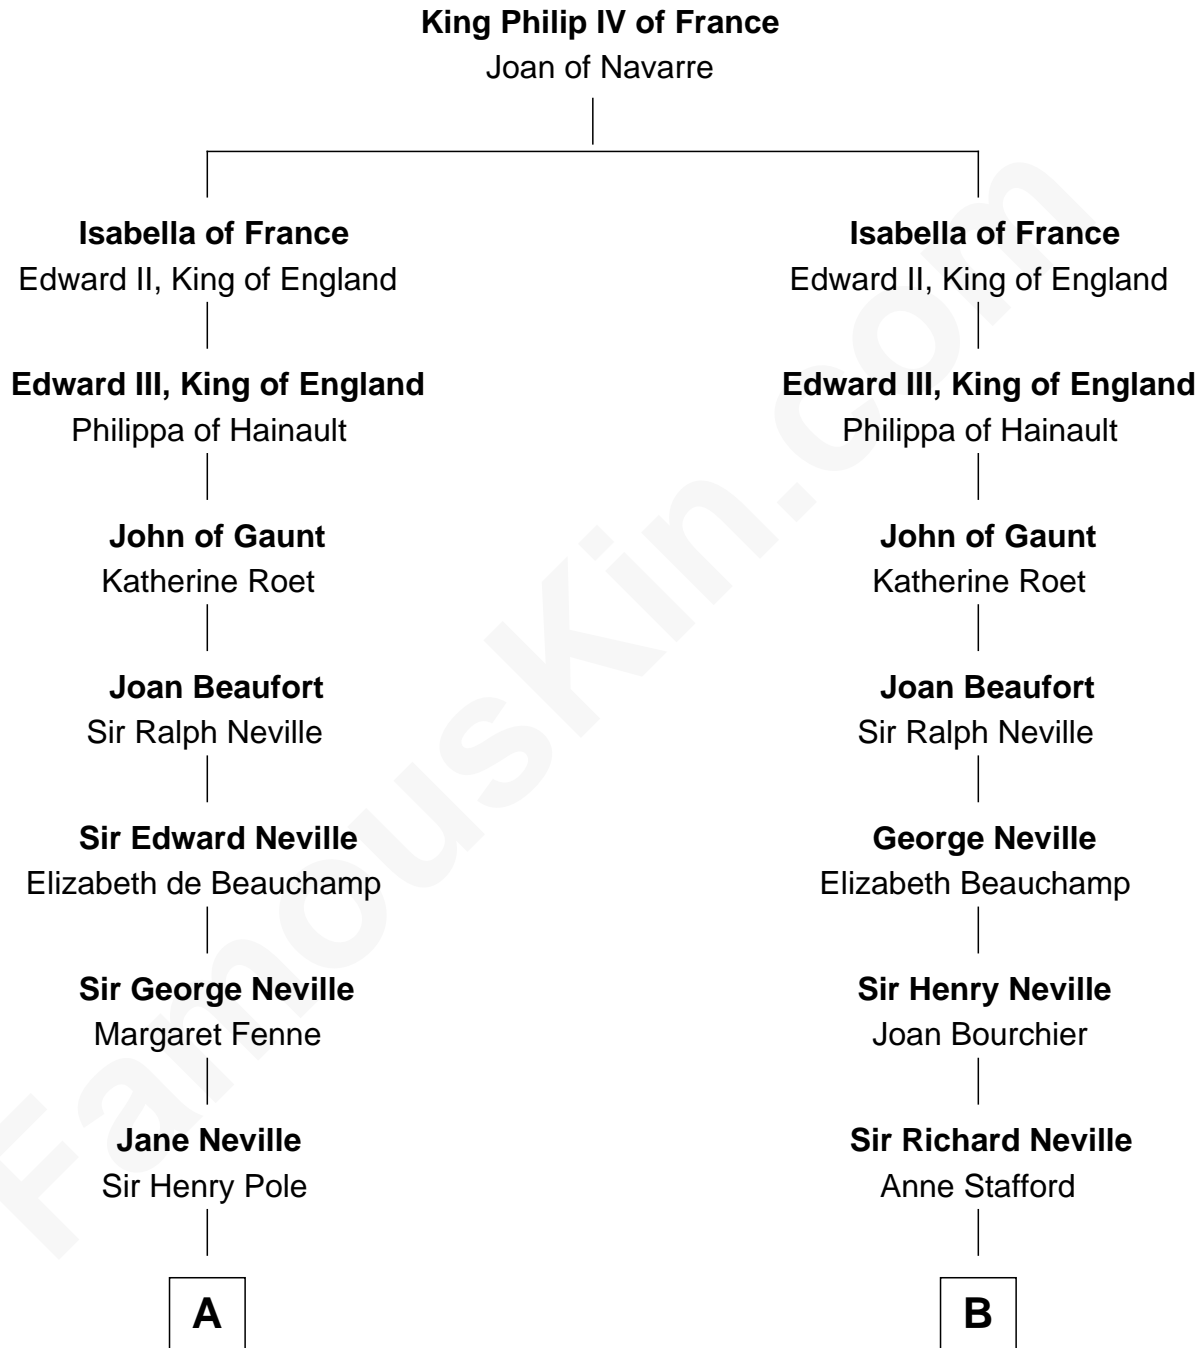

FamousKin.com

Relationship Chart of

Princess Diana

Princess of Wales

17th cousin 3 times removed of

Zachary Taylor
12th U.S. President

C

—
Charles Robert Spencer

Margaret Baring

—
Albert Edward John Spencer

Cynthia Elinor Beatrix Hamilton

—
Edward John Spencer

Frances Ruth Burke Roche

—
Princess Diana

Princess of Wales

FamousKin.com