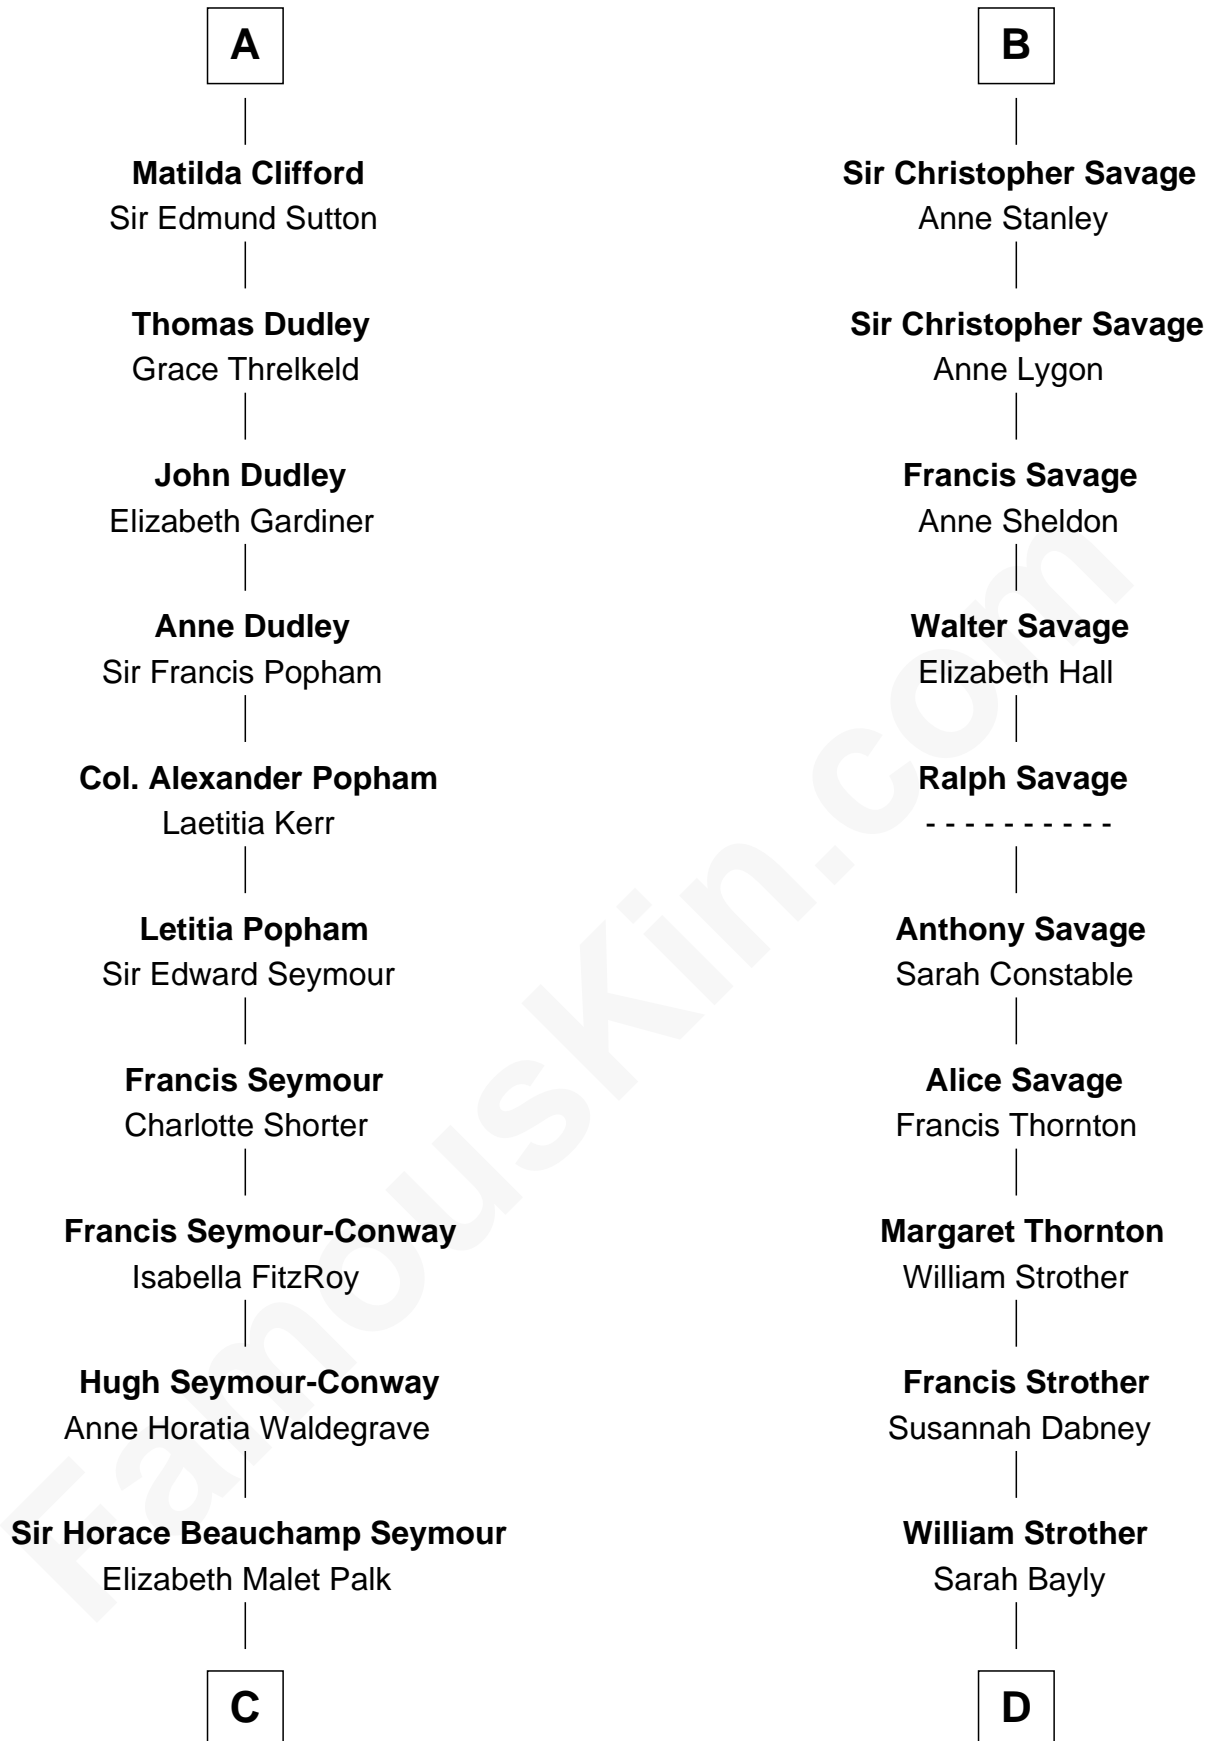

FamousKin.com Relationship Chart of

Princess Diana

Princess of Wales

18th cousin 3 times removed of

Zachary Taylor

12th U.S. President

Robert I, Count of Artois

Matilda of Brabant

Thomas Clifford
Joan Dacre

A

Blanche of Artois
Edmund Plantagenet

Henry Plantagenet
Maud de Chaworth

Eleanor Plantagenet
Richard Fitzalan

Sir Richard Fitzalan
Elizabeth de Bohun

Elizabeth Fitzalan
Sir Robert Goushill

Joan Goushill
Sir Thomas Stanley

Katherine Stanley
Sir John Savage

B

C

Adelaide Horatia Elizabeth Seymour

Frederick Spencer

Charles Robert Spencer

Margaret Baring