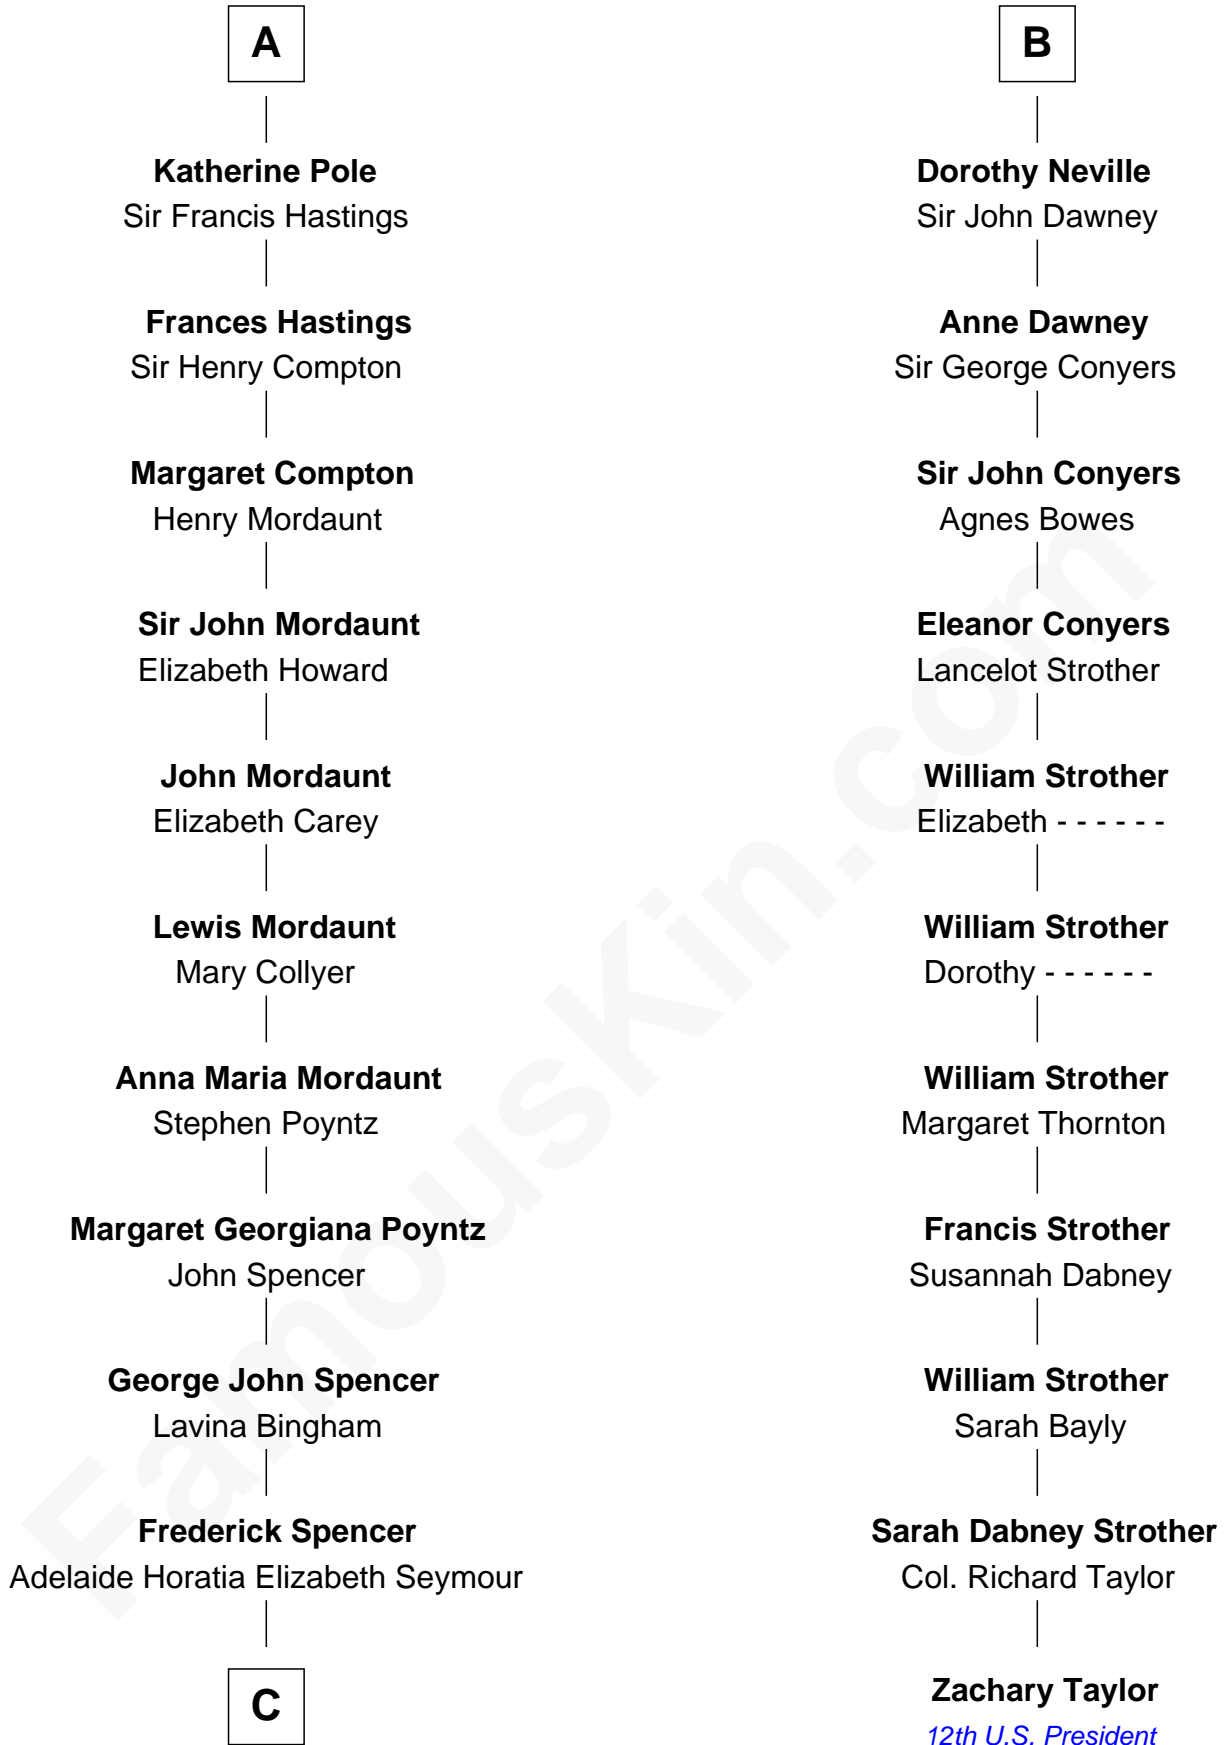

FamousKin.com Relationship Chart of

Princess Diana

Princess of Wales

17th cousin 3 times removed of

Zachary Taylor

12th U.S. President

Robert FitzRoger

Margery la Zouche

C

—
Charles Robert Spencer

Margaret Baring

—
Albert Edward John Spencer

Cynthia Elinor Beatrix Hamilton

—
Edward John Spencer

Frances Ruth Burke Roche

—
Princess Diana