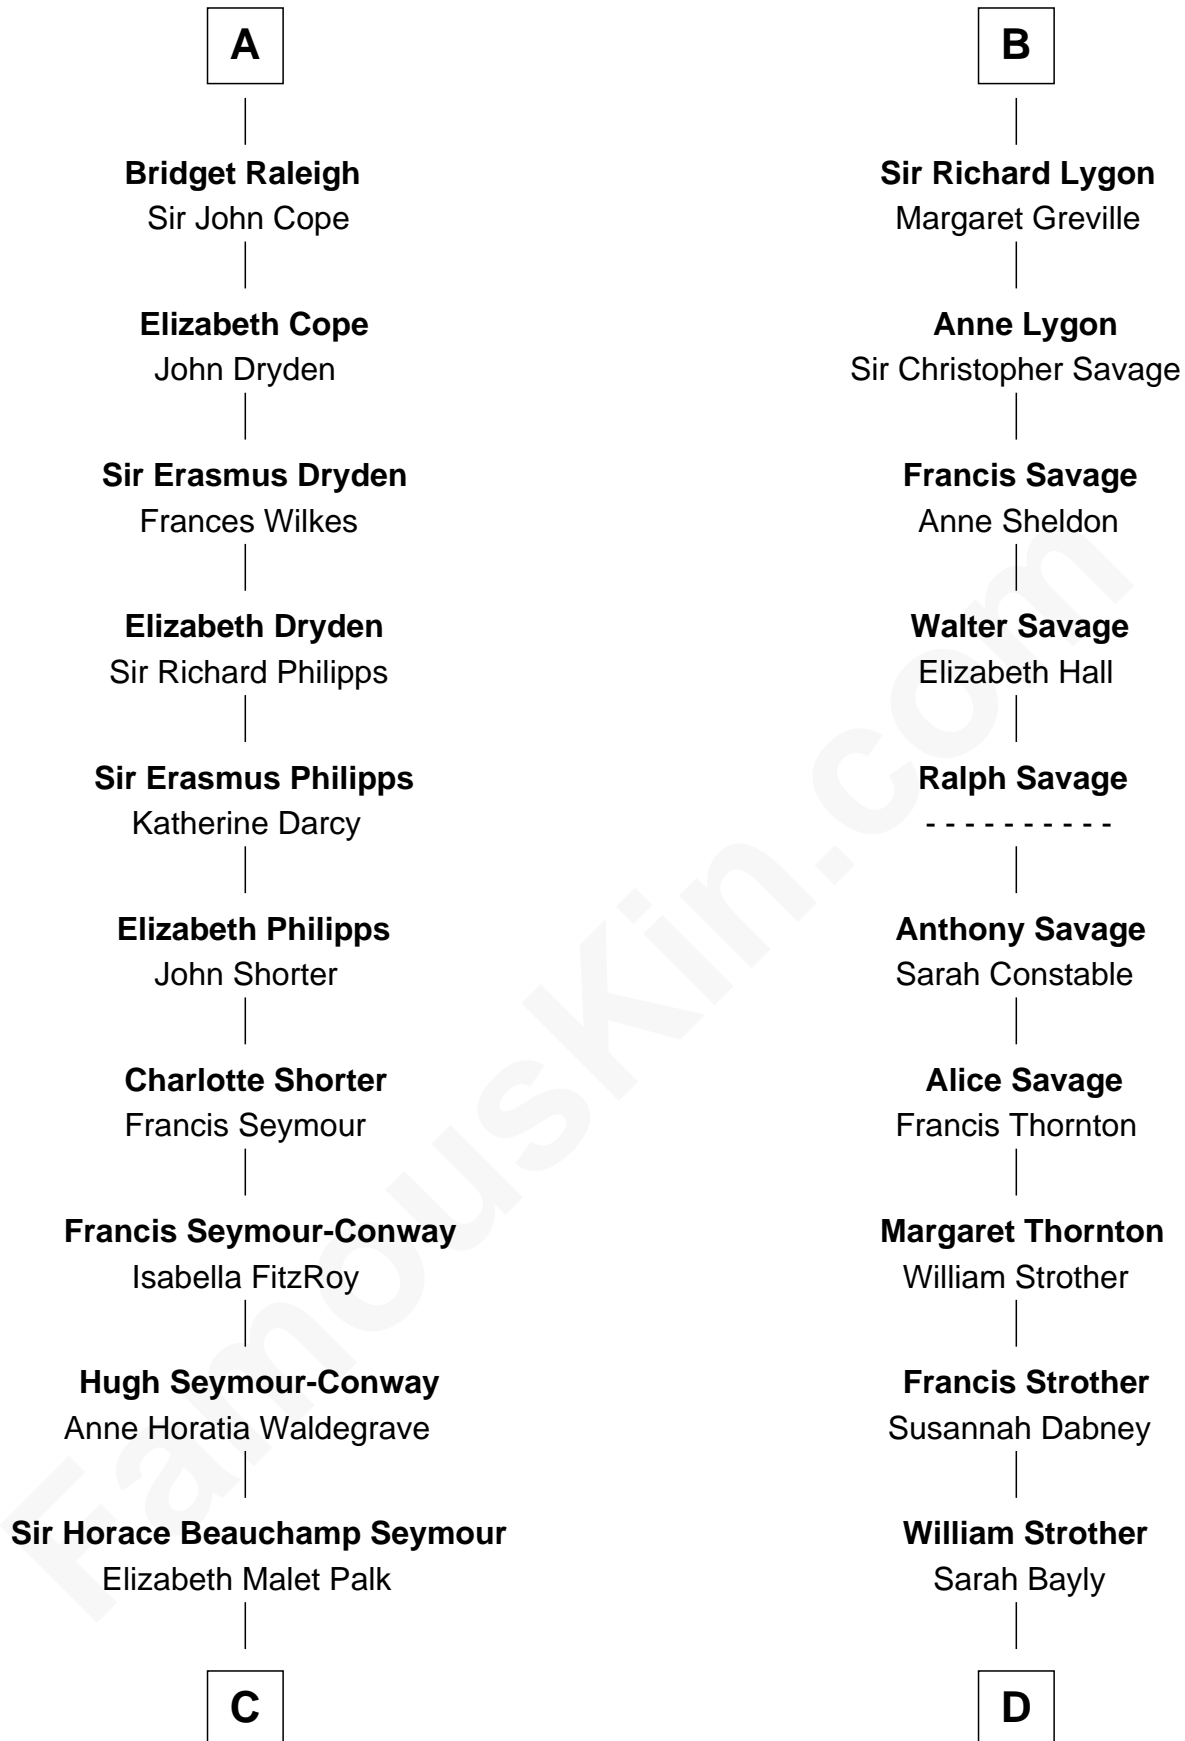

FamousKin.com

Relationship Chart of

Princess Diana

Princess of Wales

18th cousin 3 times removed of

Zachary Taylor
12th U.S. President

Sir William de Ferrers

Anne de Ferrers
Sir Edward le Despencer

Edward Despencer
Elizabeth Burghersh

Margaret Despencer
Robert de Ferrers

Phillippa Ferrers
Sir Thomas Greene

Elizabeth Greene
William Raleigh

Sir Edward Raleigh
Margaret Verney

Sir Edward Raleigh
Anne Chamberlayne

A

Anne de Ferrers
Sir Edward le Despencer

Edward Despencer
Elizabeth Burghersh

Margaret Despencer
Robert de Ferrers

Sir Edmund Ferrers
Ellen Roche

Margaret Ferrers
John de Beauchamp

Sir Richard de Beauchamp
Elizabeth Stafford

Anne de Beauchamp
Sir Richard Lygon

B

C

Adelaide Horatia Elizabeth Seymour

Frederick Spencer

Charles Robert Spencer

Margaret Baring

Albert Edward John Spencer