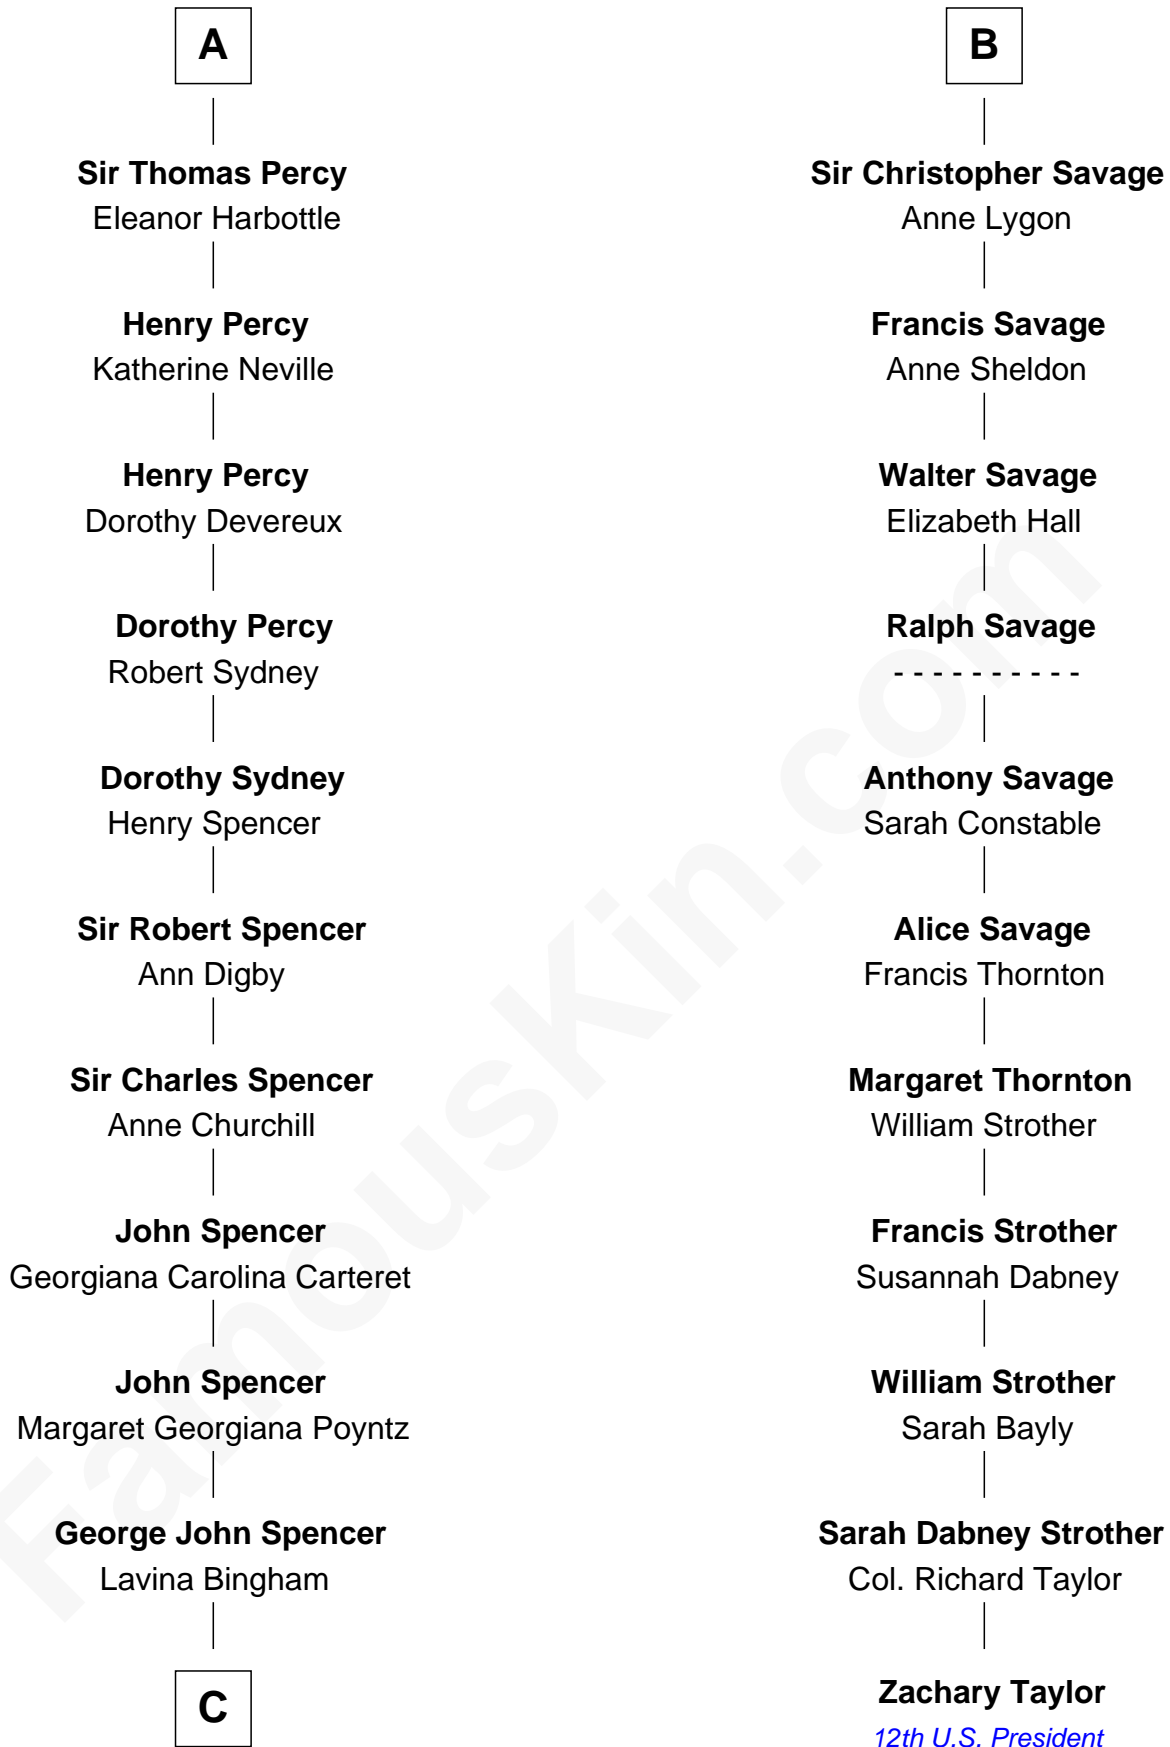

FamousKin.com Relationship Chart of

Princess Diana

Princess of Wales

17th cousin 4 times removed of

Zachary Taylor

12th U.S. President

Richard Fitzalan

Alice de Saluzzo

C

—
Frederick Spencer

Adelaide Horatia Elizabeth Seymour

—
Charles Robert Spencer

Margaret Baring

—
Albert Edward John Spencer

Cynthia Elinor Beatrix Hamilton

—
Edward John Spencer

Frances Ruth Burke Roche

—
Princess Diana

Princess of Wales

FamousKin.com